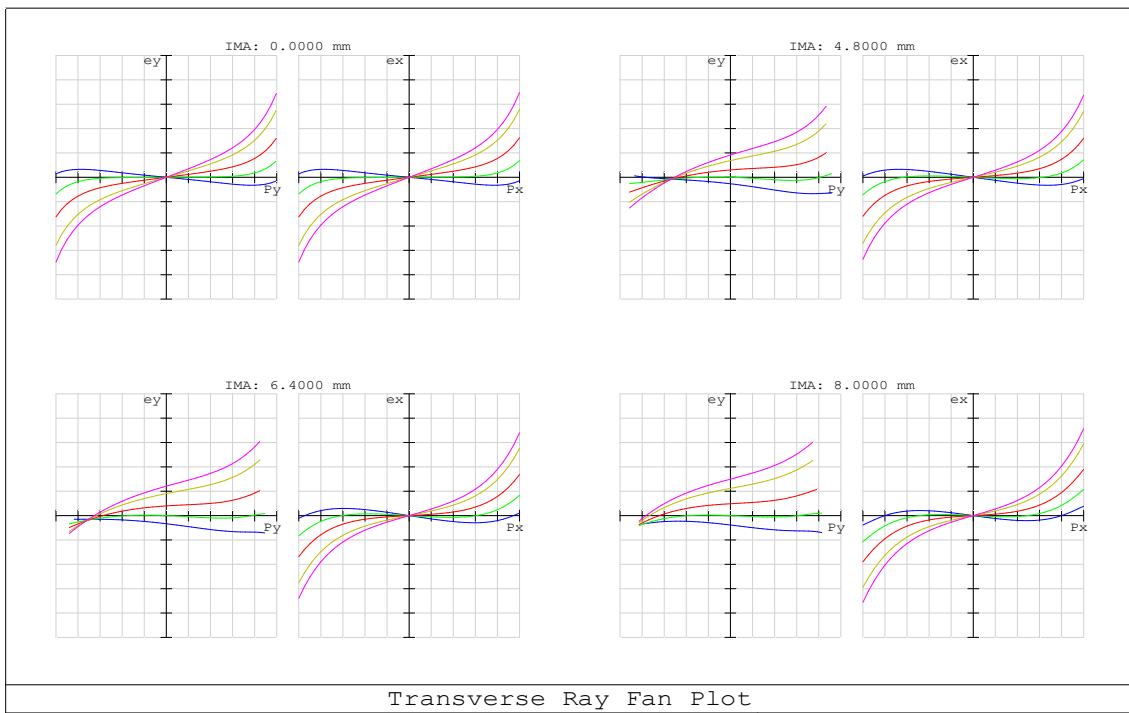

# LM12HC SW

## Lateral Color Aberration

Maximum Scale:  $\pm 500 \mu\text{m}$