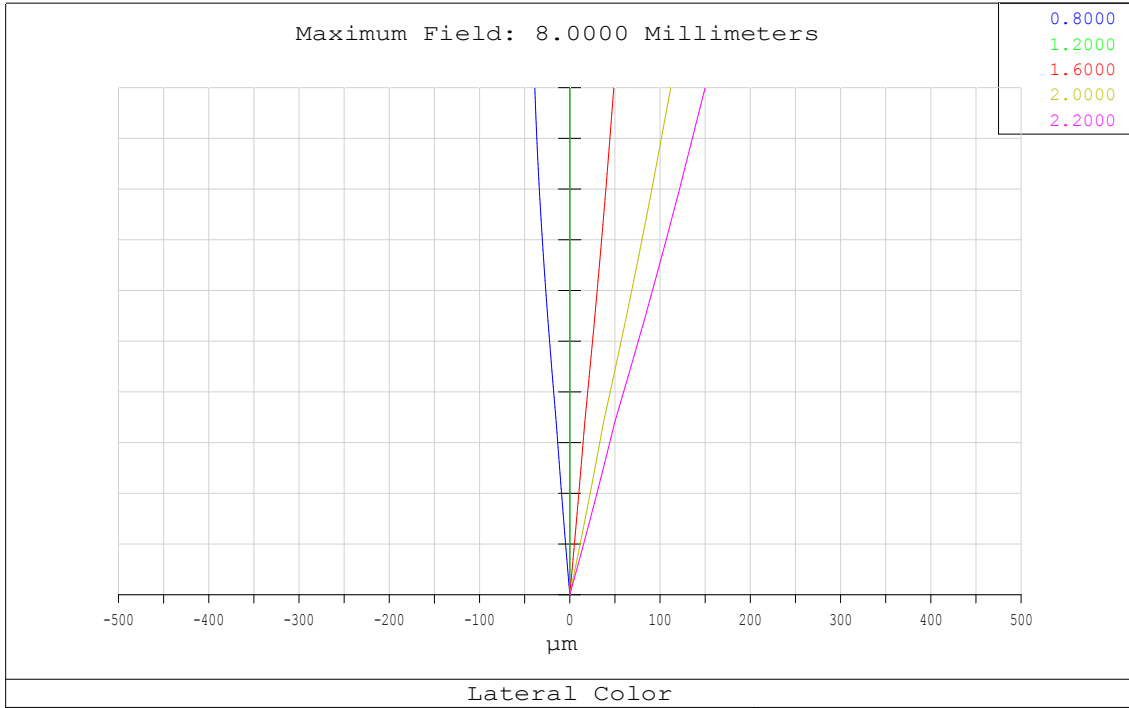

# LM12HC SW

## Lateral Color Aberration

Maximum Scale:  $\pm 500 \mu\text{m}$