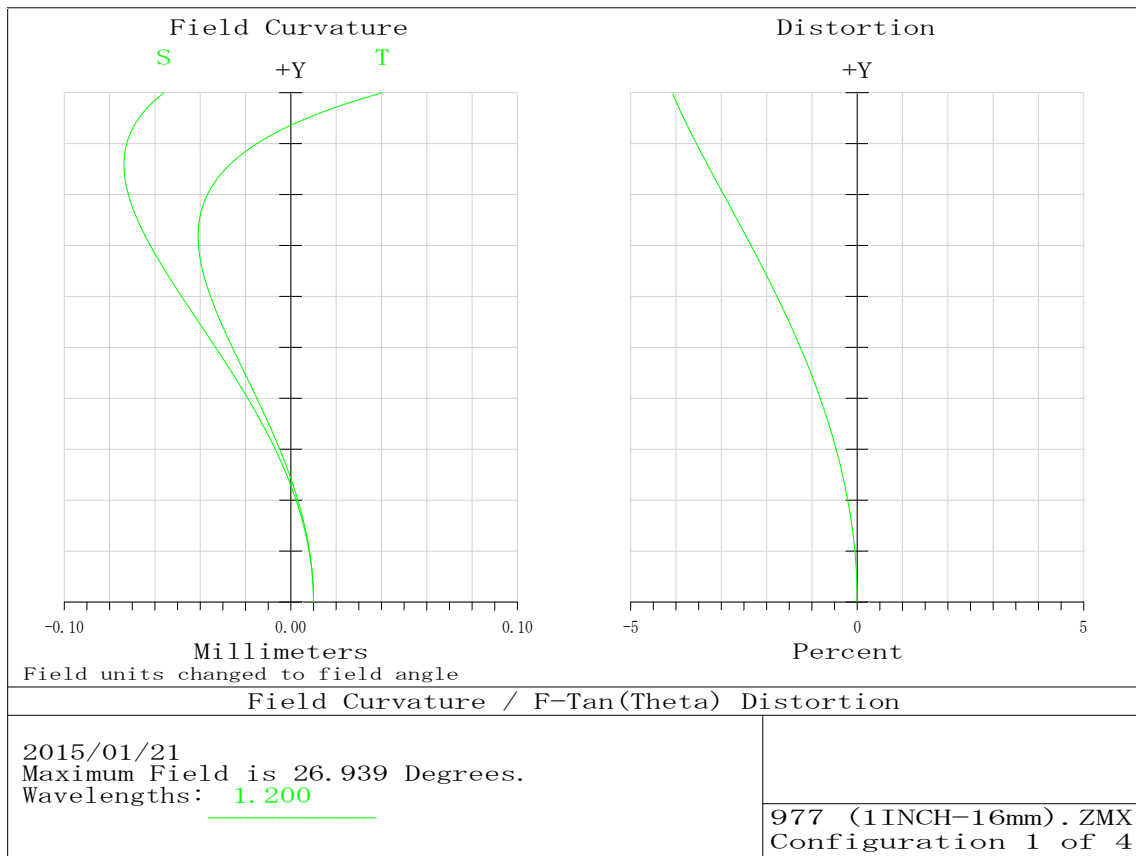

LM16HC-SW

Distortion (Object  $\infty$ )

Distortion (Object 1.0m)

Distortion (Object 0.3m)