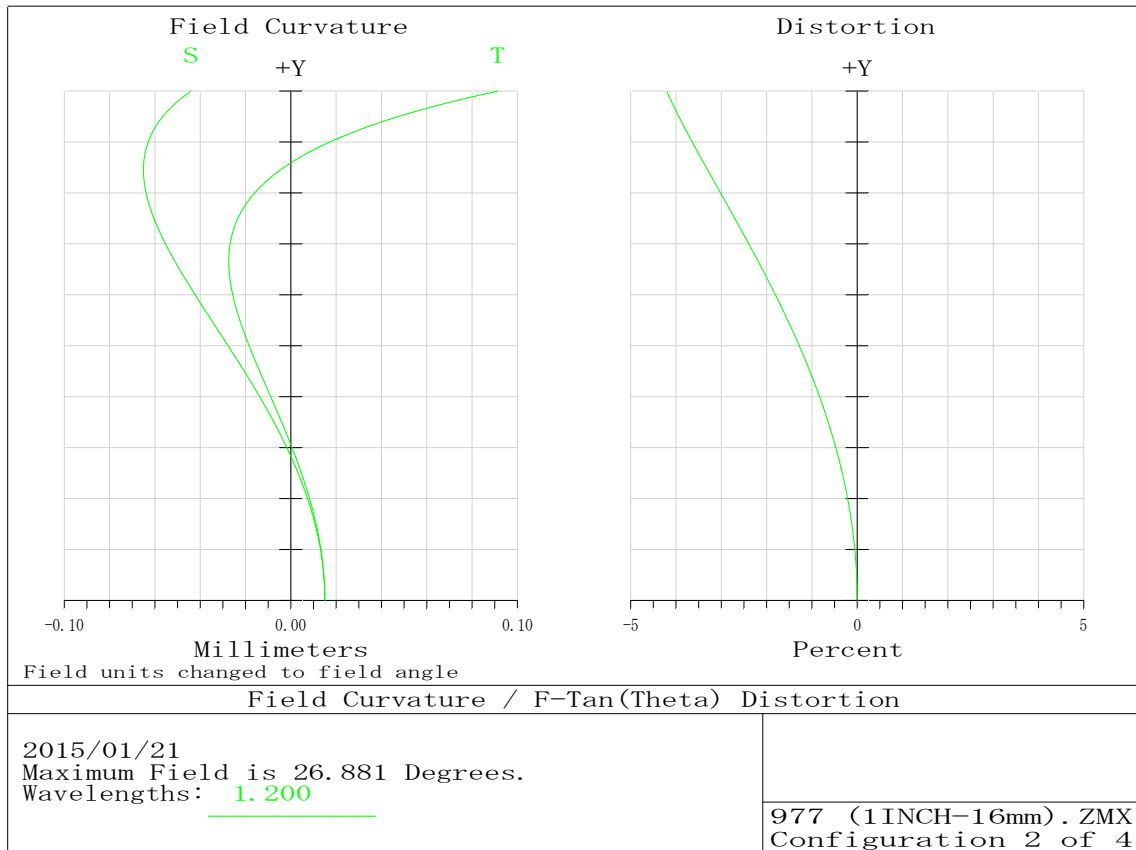

LM16HC-SW

Distortion (Object  $\infty$ )

Distortion (Object 1.0m)

Distortion (Object 0.3m)