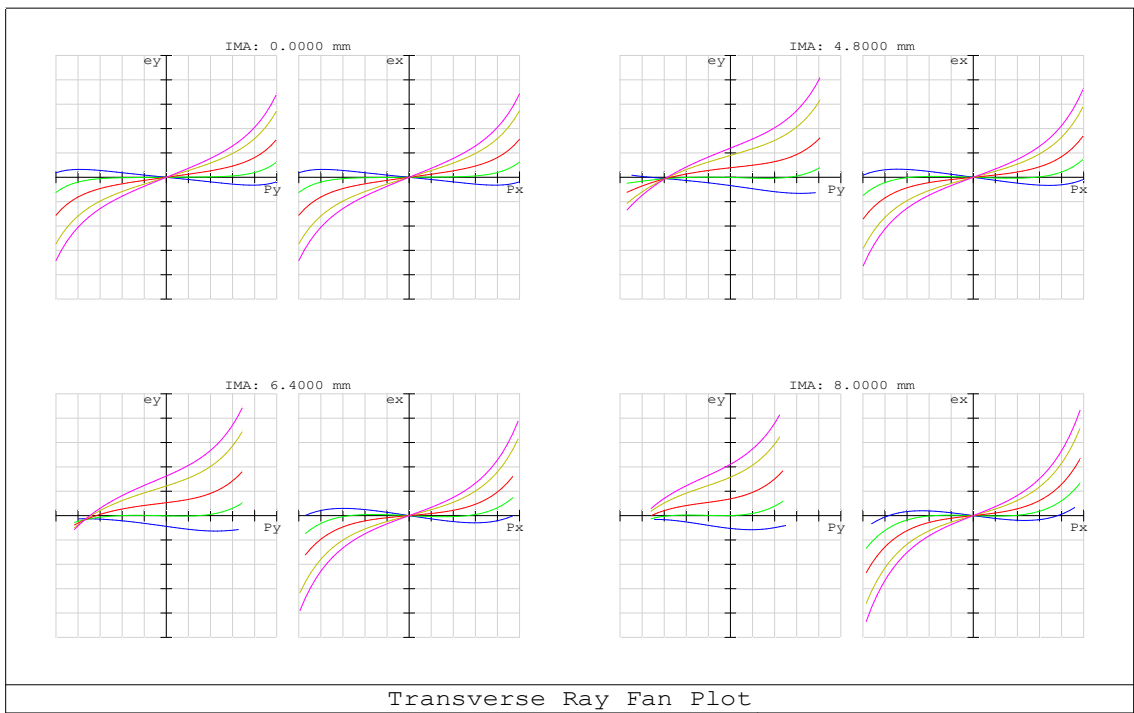

# LM16HC SW

## Lateral Color Aberration

Maximum Scale:  $\pm 500 \mu\text{m}$