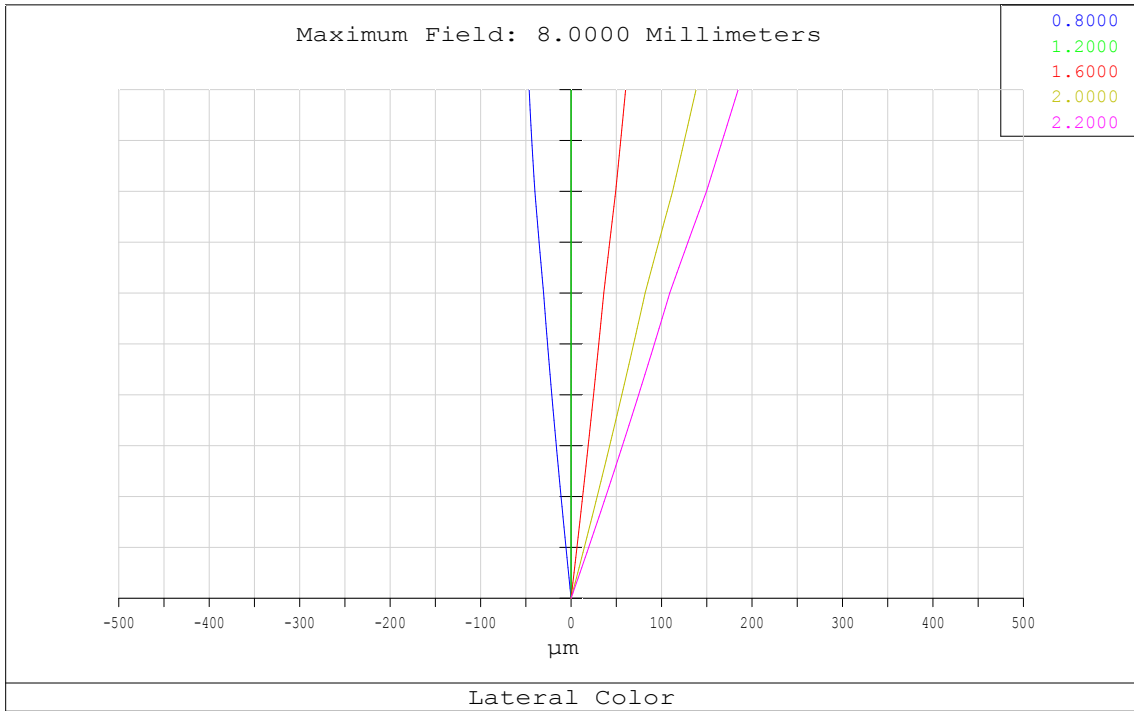

# LM16HC SW

## Lateral Color Aberration

Maximum Scale:  $\pm 500 \mu\text{m}$