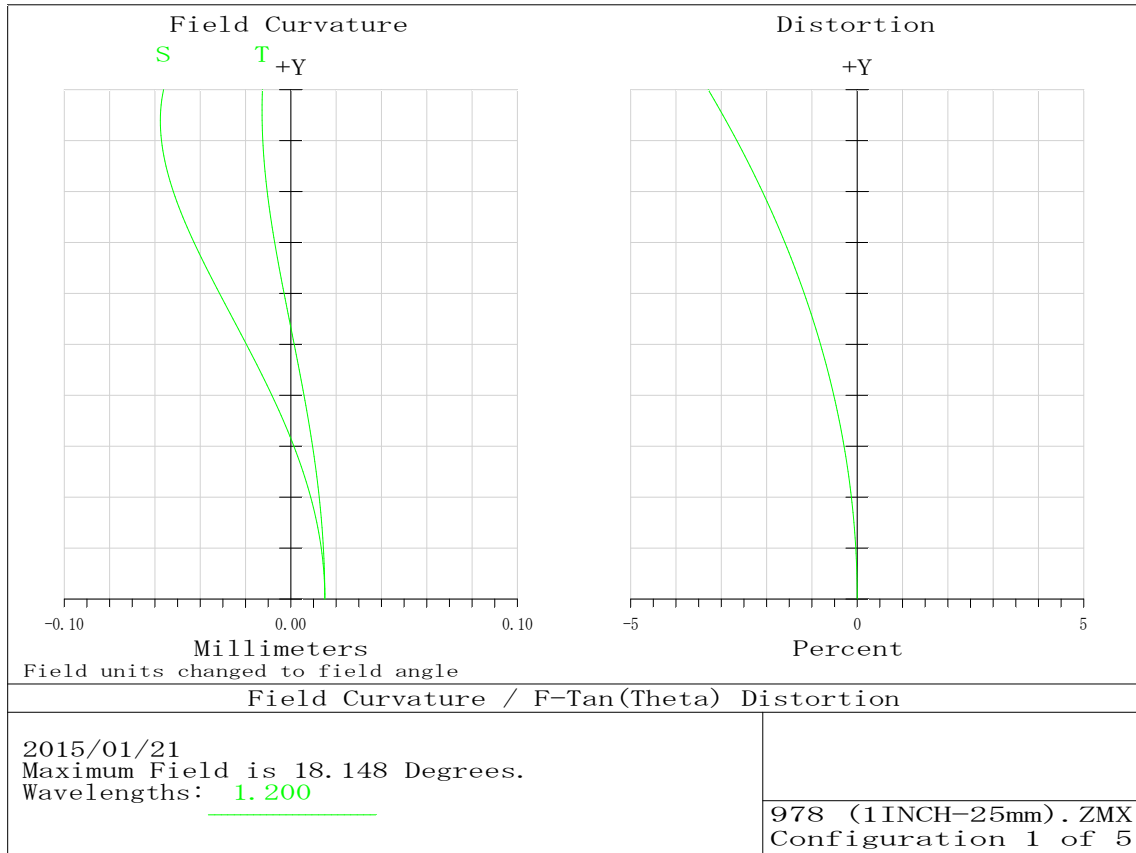

LM25HC-SW

Distortion (Object ∞)

Distortion (Object 1.0m)

Distortion (Object 0.3m)