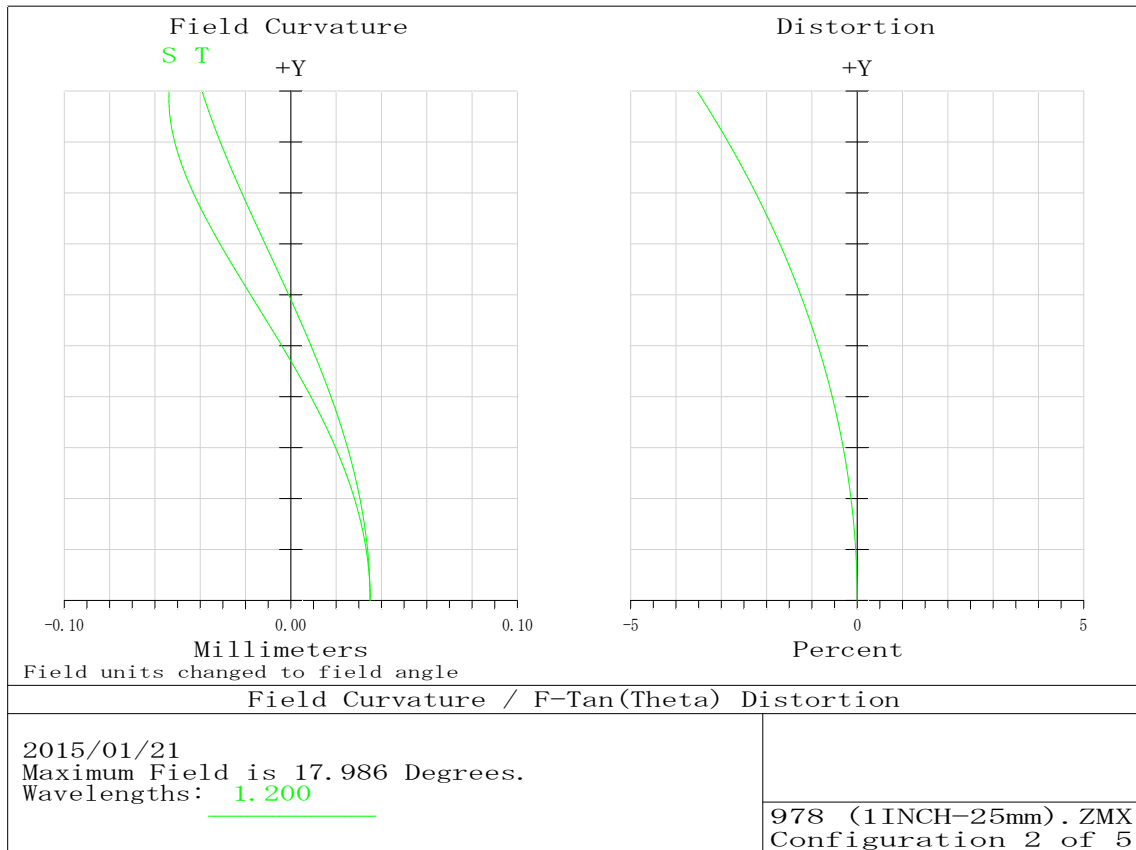

LM25HC-SW

Distortion (Object ∞)

Distortion (Object 1.0m)

Distortion (Object 0.3m)