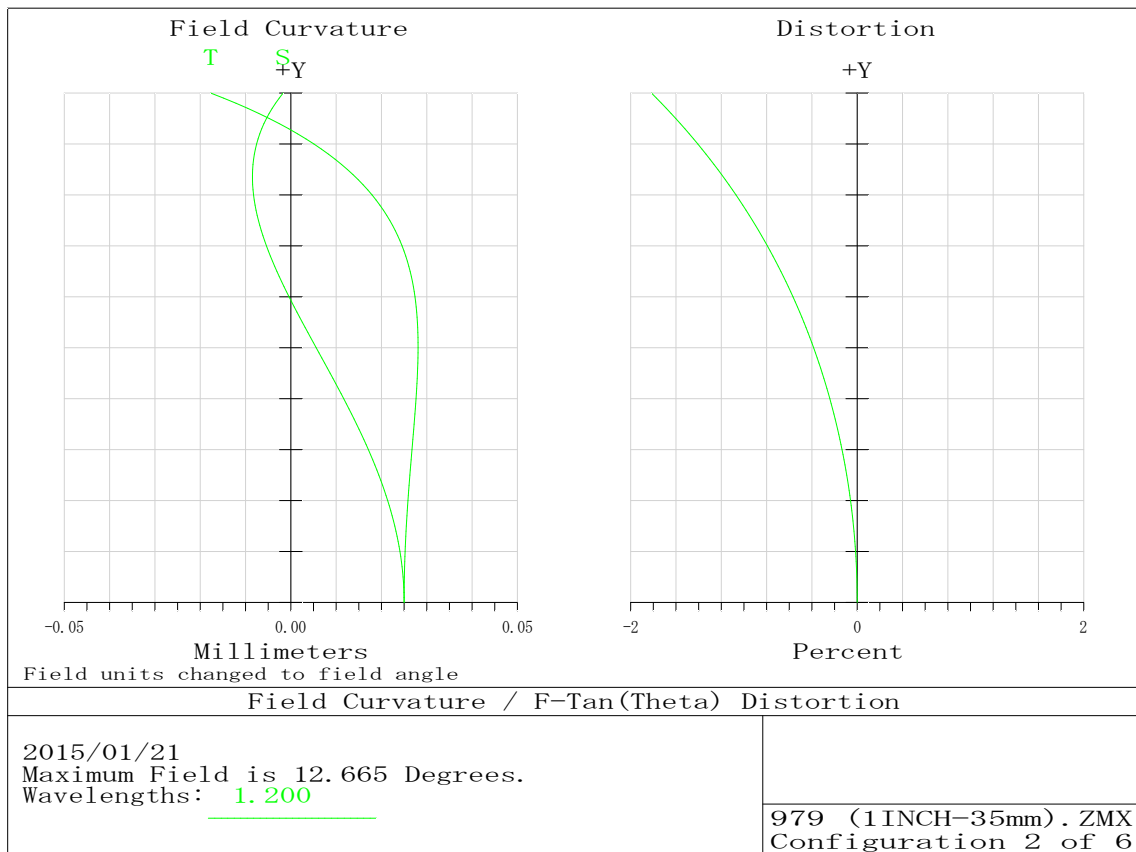

LM35HC-SW

Distortion (Object ∞)

Distortion (Object 1.0m)

Distortion (Object 0.3m)