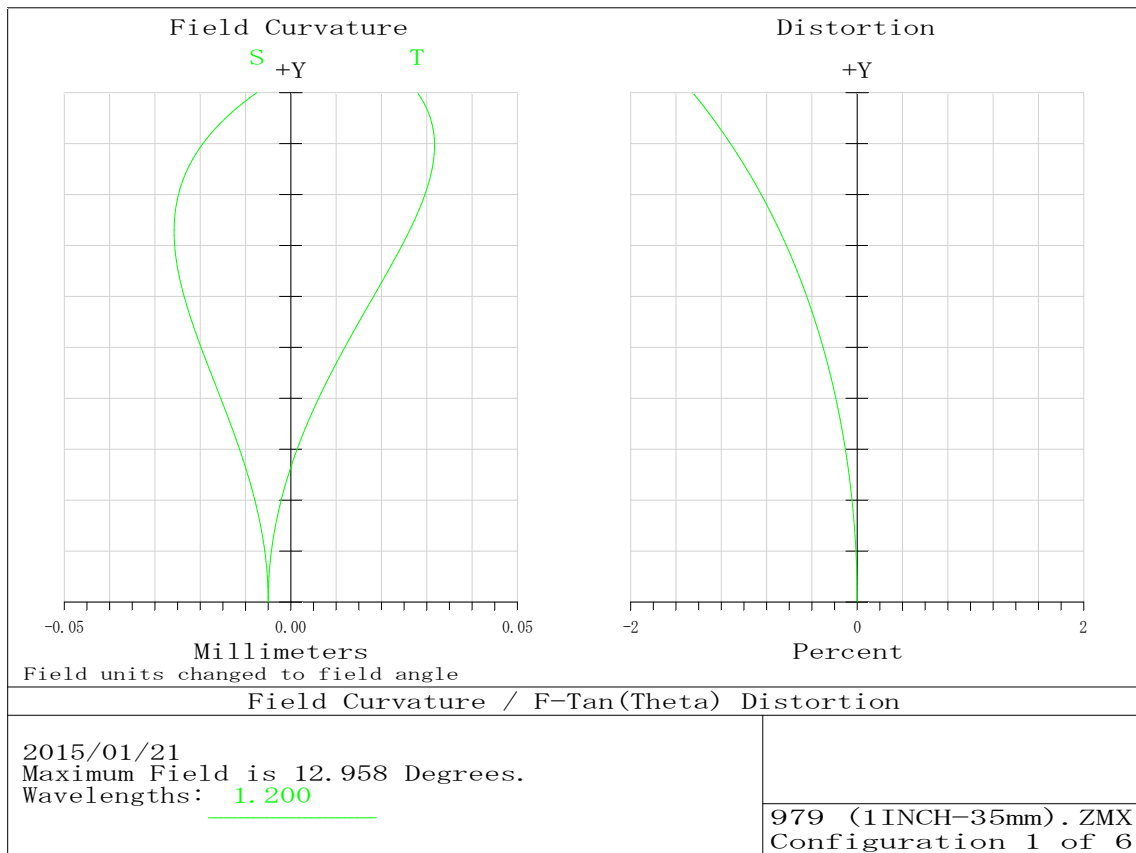

LM35HC-SW

Distortion (Object ∞)

Distortion (Object 1.0m)

Distortion (Object 0.3m)