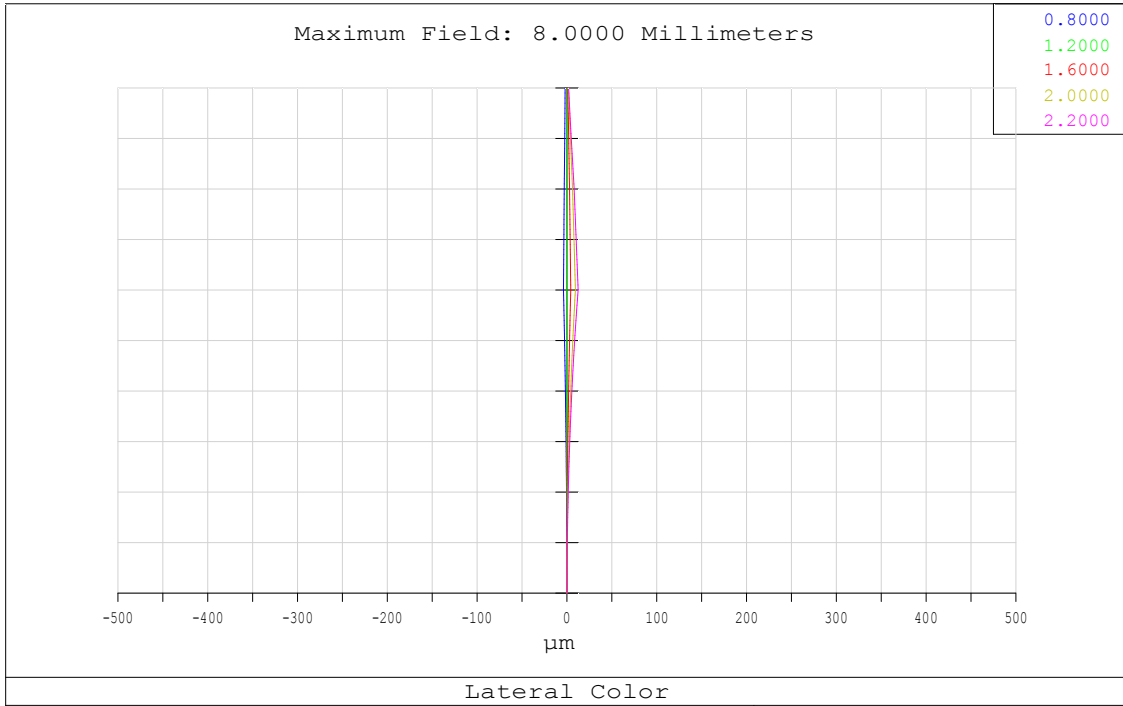

LM35HC SW

Lateral Color Aberration

Maximum Scale: $\pm 500 \mu\text{m}$