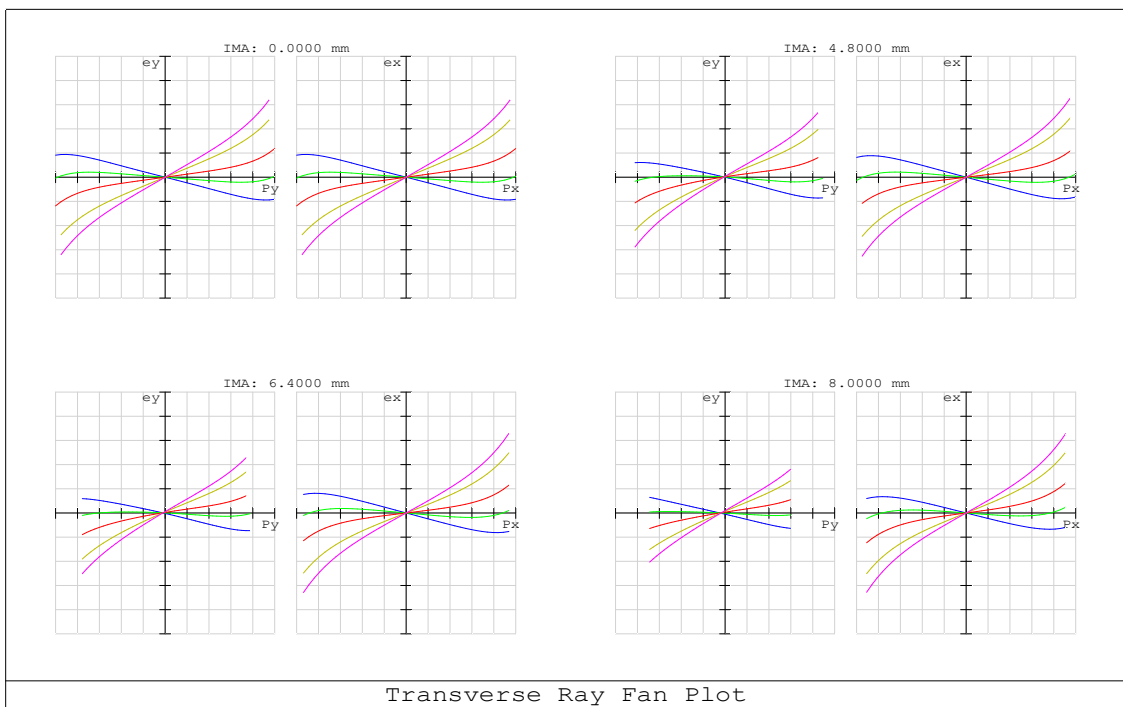

LM35HC SW

Lateral Color Aberration

Maximum Scale: $\pm 500 \mu\text{m}$