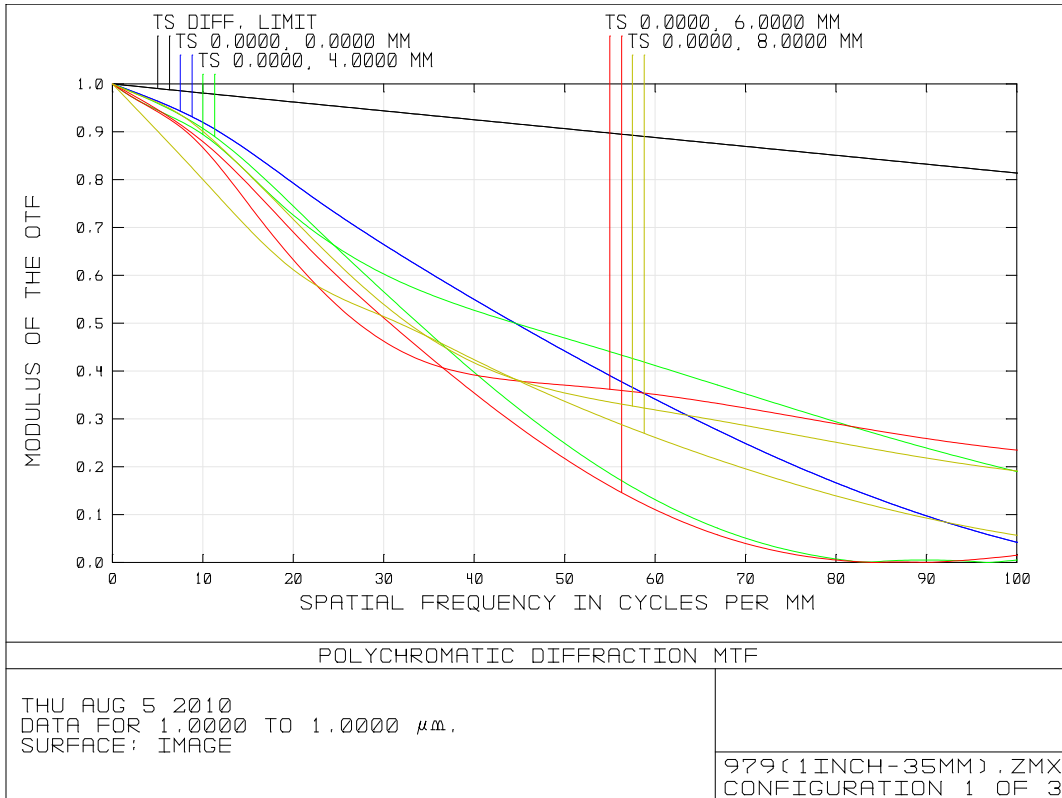

LM35HC-SW

Working distance: Infinity

F-Stop: F1.4

Wave length: 1000nm

Working distance: 1m

F-Stop: F1.4

Wave length: 1000nm