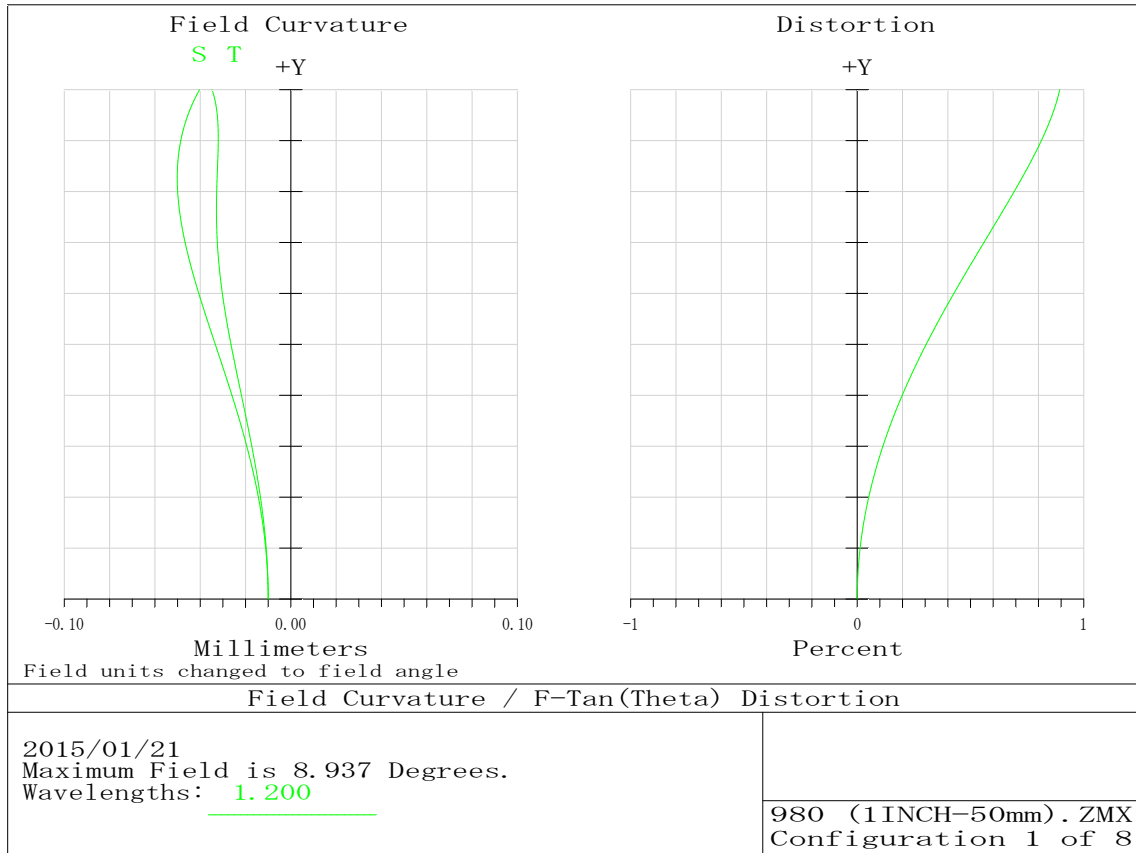

LM50HC-SW

Distortion (Object ∞)

Distortion (Object 1.0m)

Distortion (Object 0.5m)