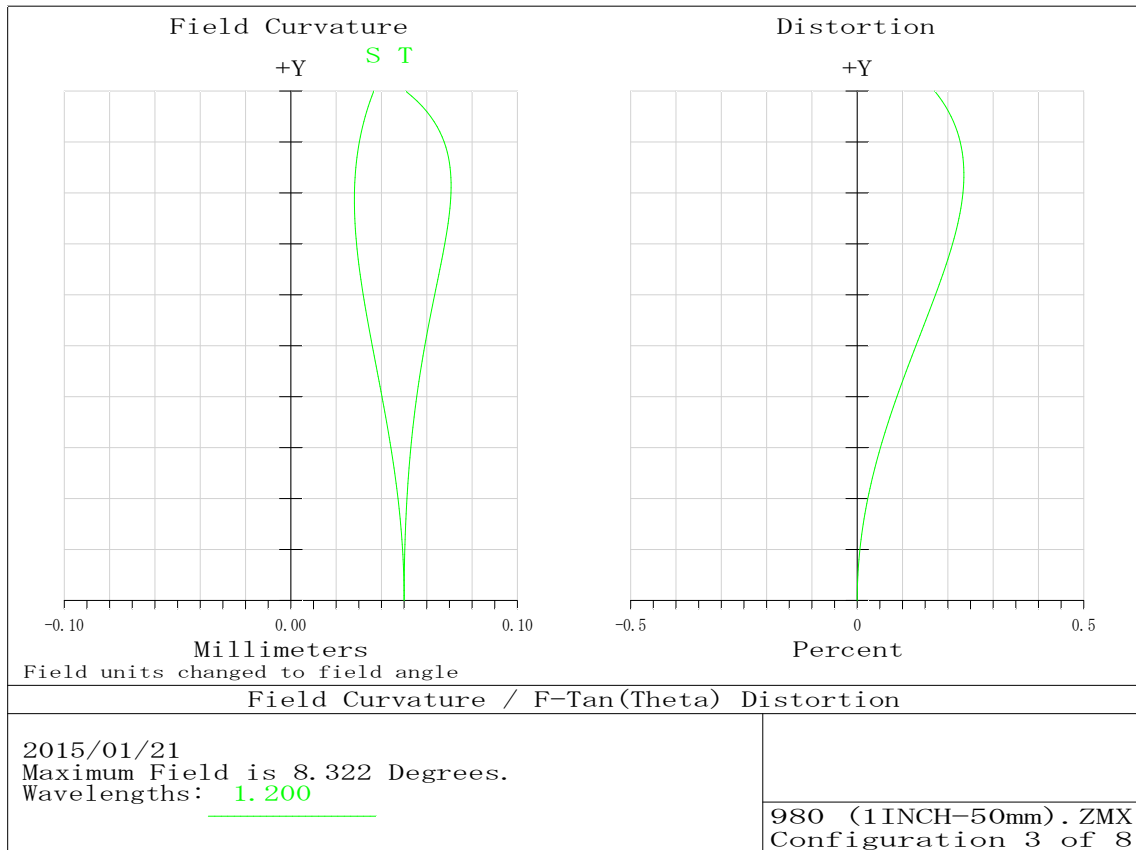

LM50HC-SW

Distortion (Object ∞)

Distortion (Object 1.0m)

Distortion (Object 0.5m)