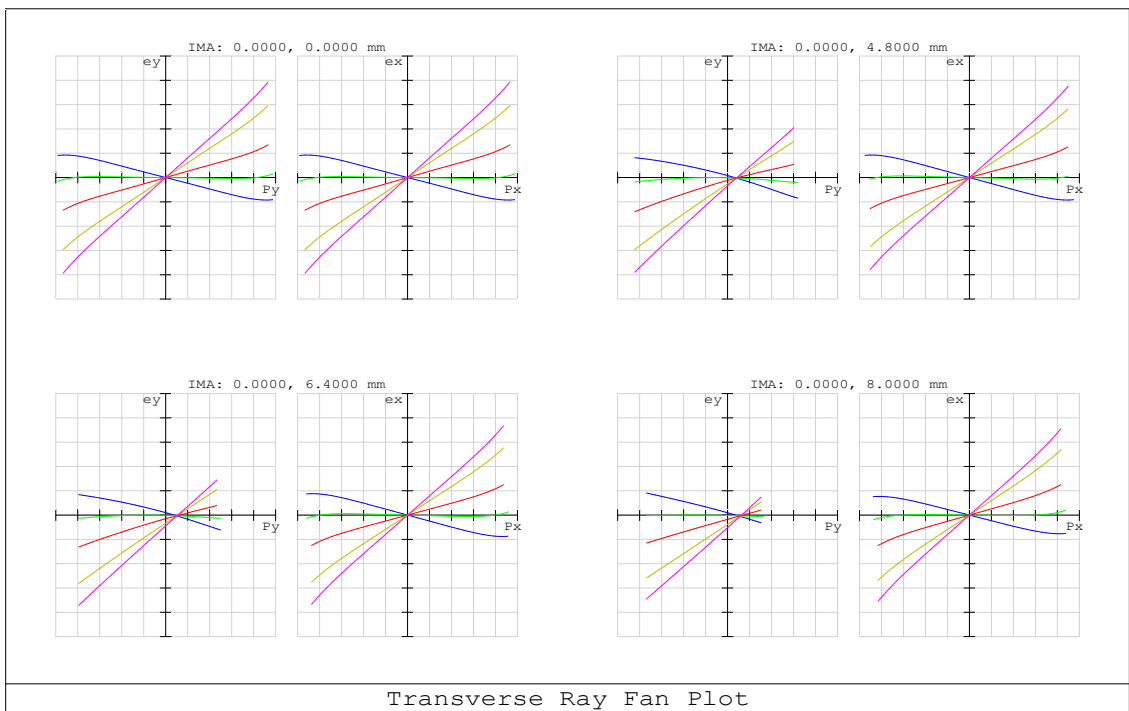

# LM50HC SW

## Lateral Color Aberration

Maximum Scale:  $\pm 500 \mu\text{m}$