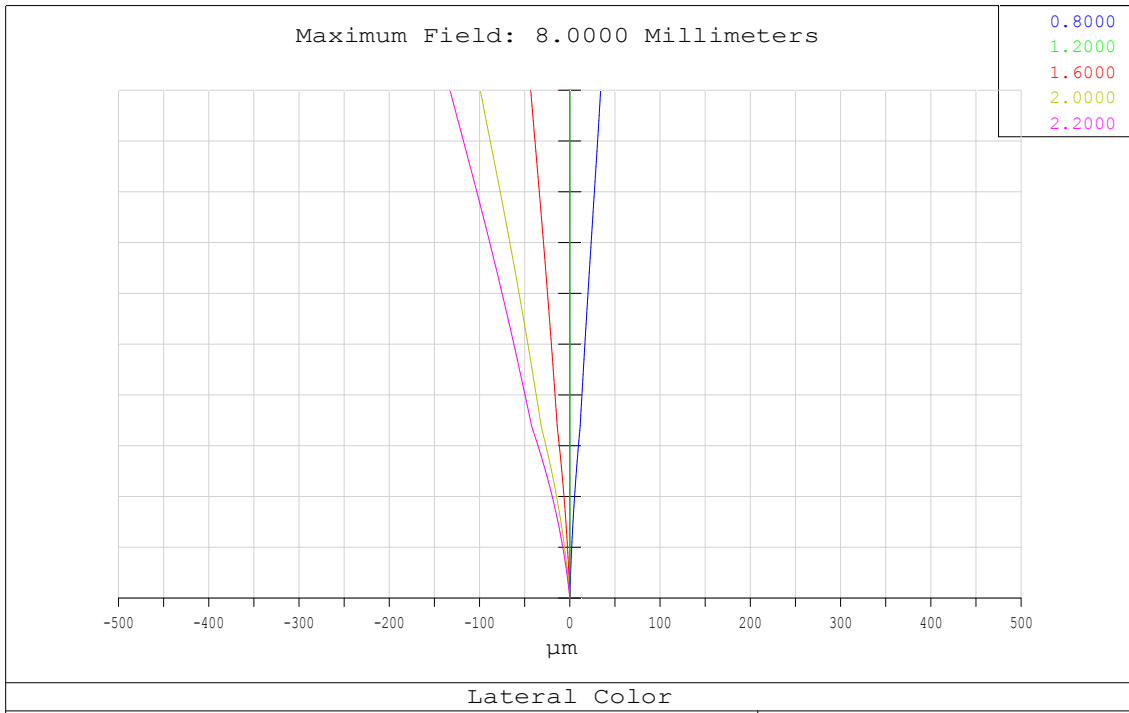

# LM50HC SW

## Lateral Color Aberration

Maximum Scale:  $\pm 500 \mu\text{m}$