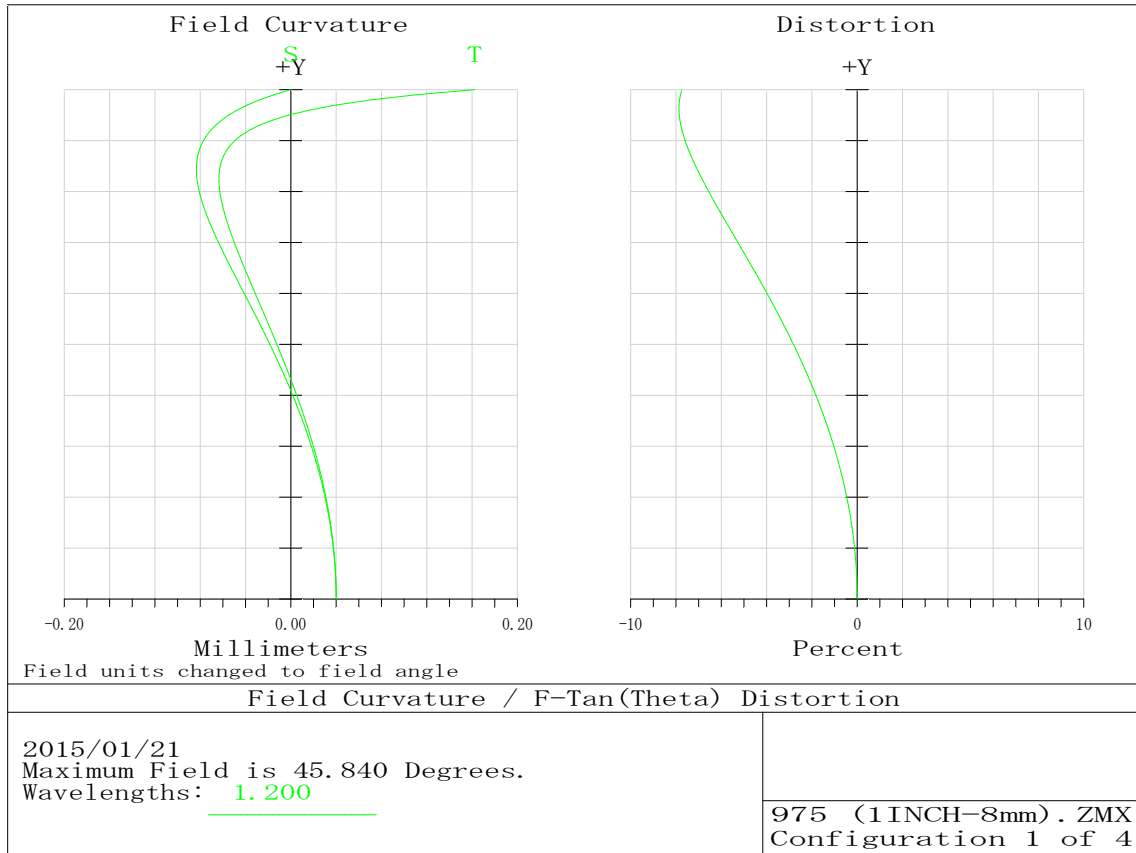

LM8HC-SW

Distortion (Object  $\infty$ )

Distortion (Object 1.0m)

Distortion (Object 0.3m)