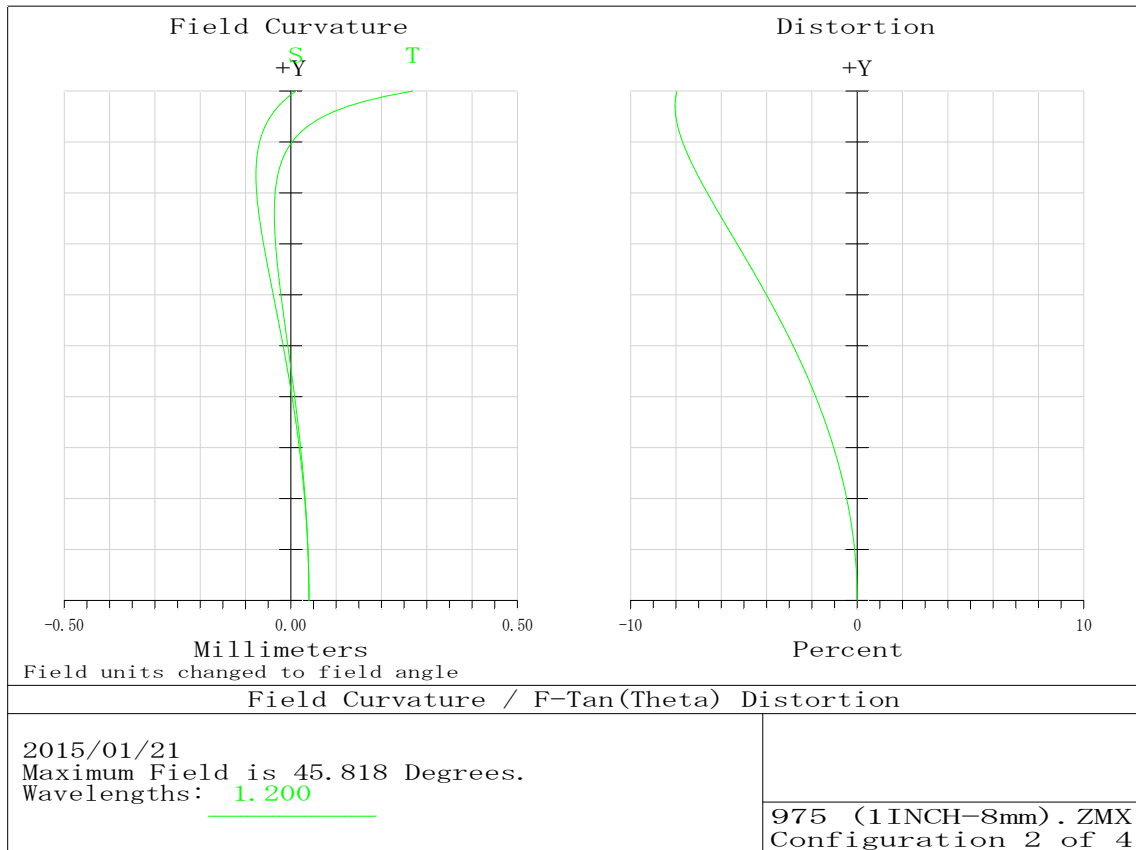

LM8HC-SW

Distortion (Object  $\infty$ )

Distortion (Object 1.0m)

Distortion (Object 0.3m)