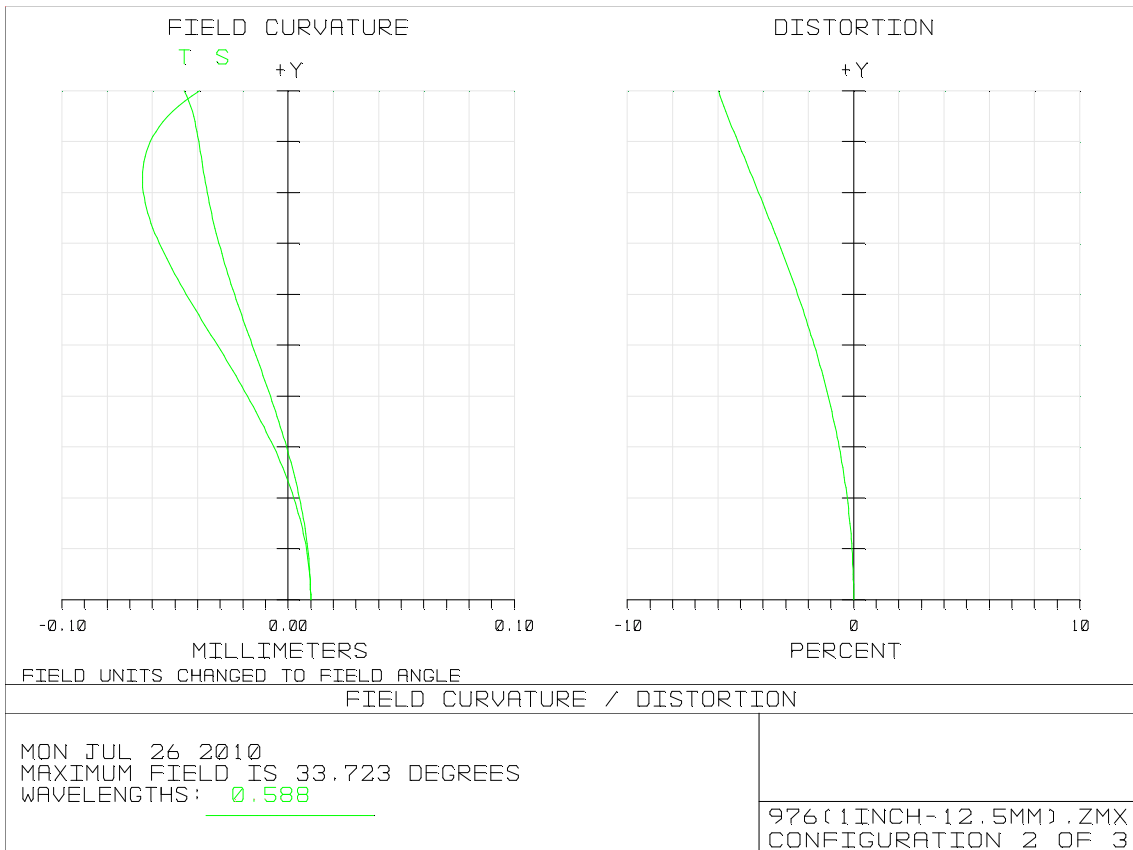

LM12HC

Distortion (Object)

Distortion (Object 1.0m)

Distortion (Object 0.3m)