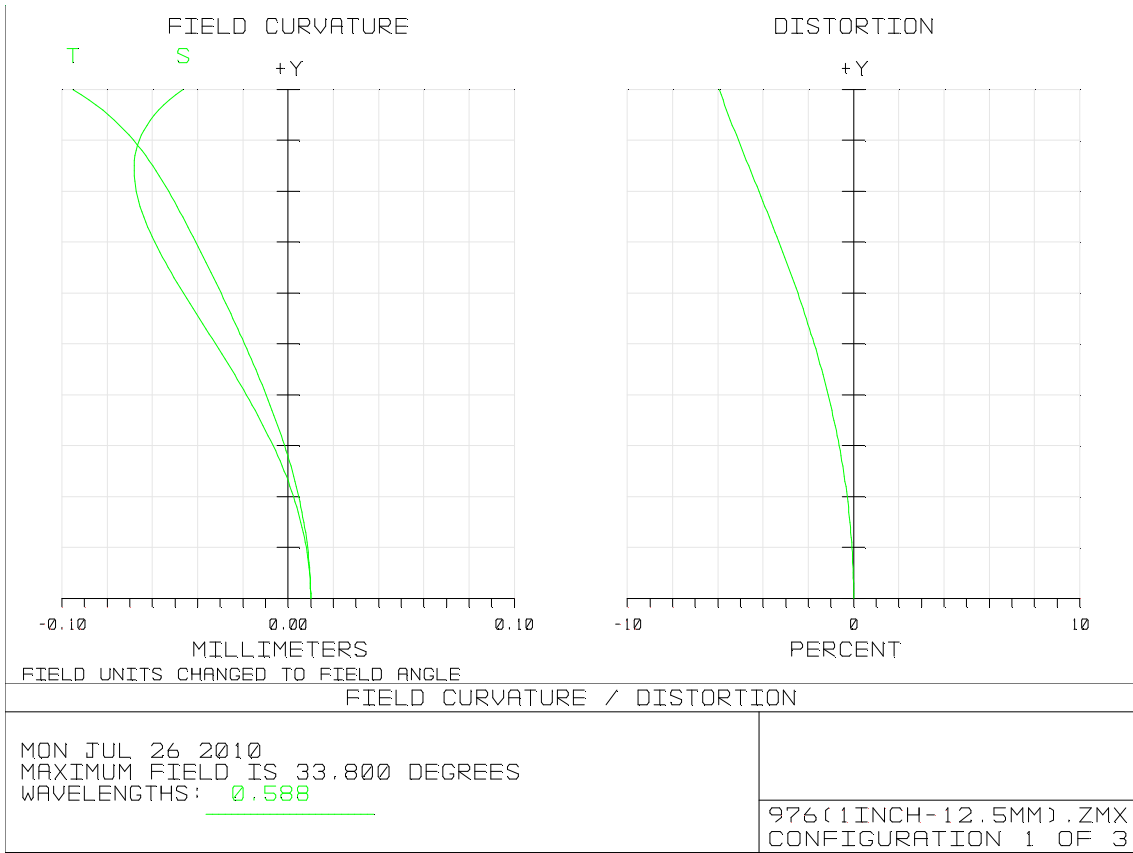

LM12HC

Distortion (Object)

Distortion (Object 1.0m)

Distortion (Object 0.3m)