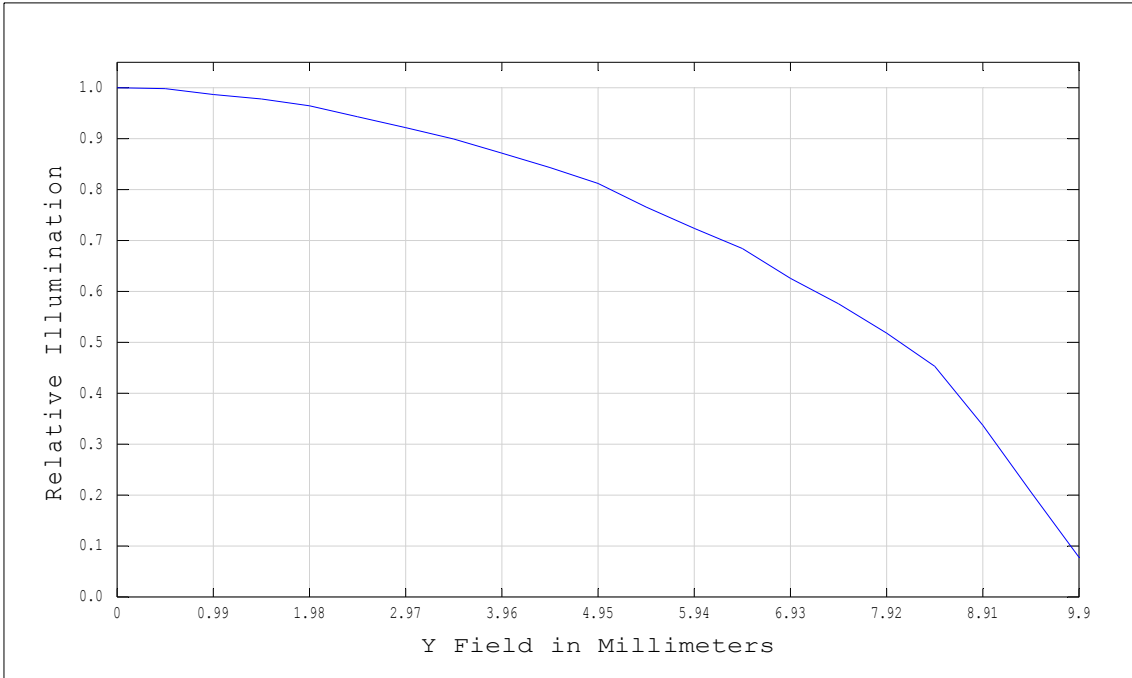

LM12HC (IRIS FULL OPEN)

Relative Illumination

2011/06/03  
Wavelength: 0.587560  $\mu\text{m}$

976 (1INCH-12.5mm).ZMX  
Configuration 1 of 3