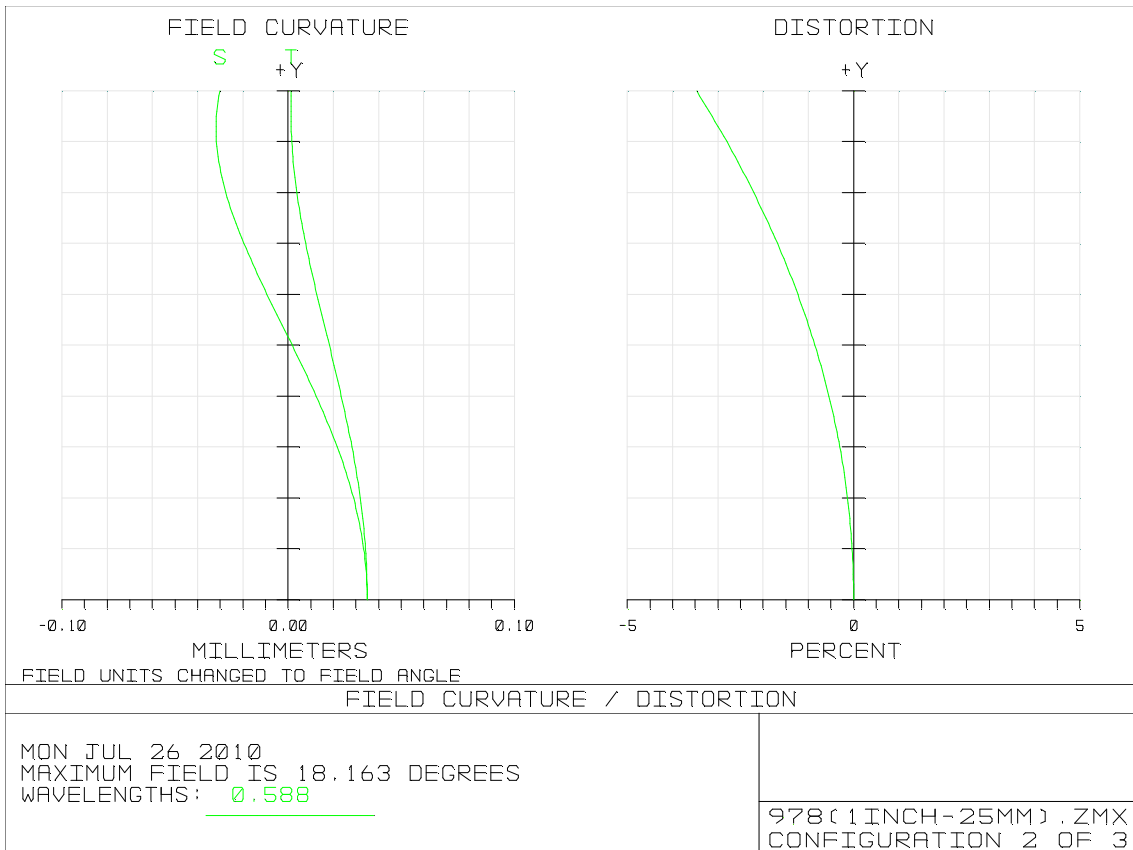

LM25HC

Distortion (Object)

Distortion (Object 1.0m)

Distortion (Object 0.3m)