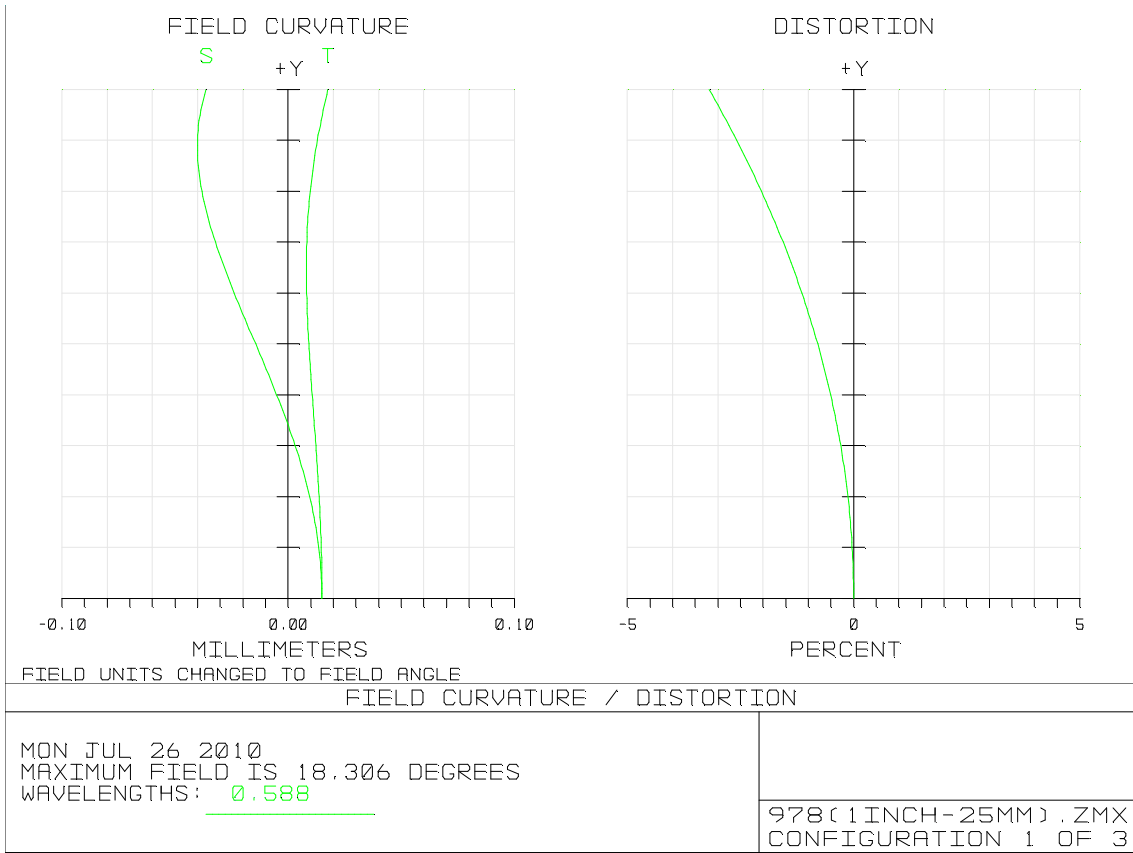

LM25HC

Distortion (Object)

Distortion (Object 1.0m)

Distortion (Object 0.3m)