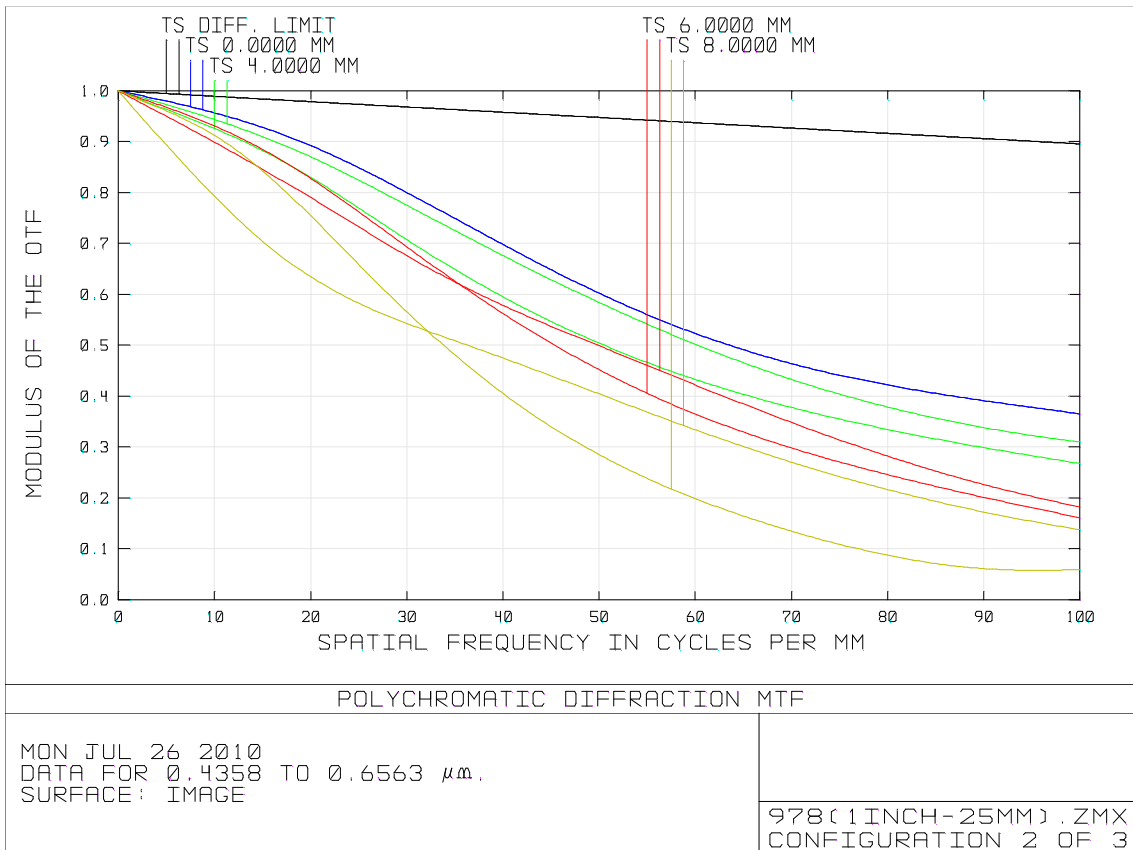

LM25HC

MTF (Object)

MTF (Object 1.0m)

MTF (Object 0.3m)