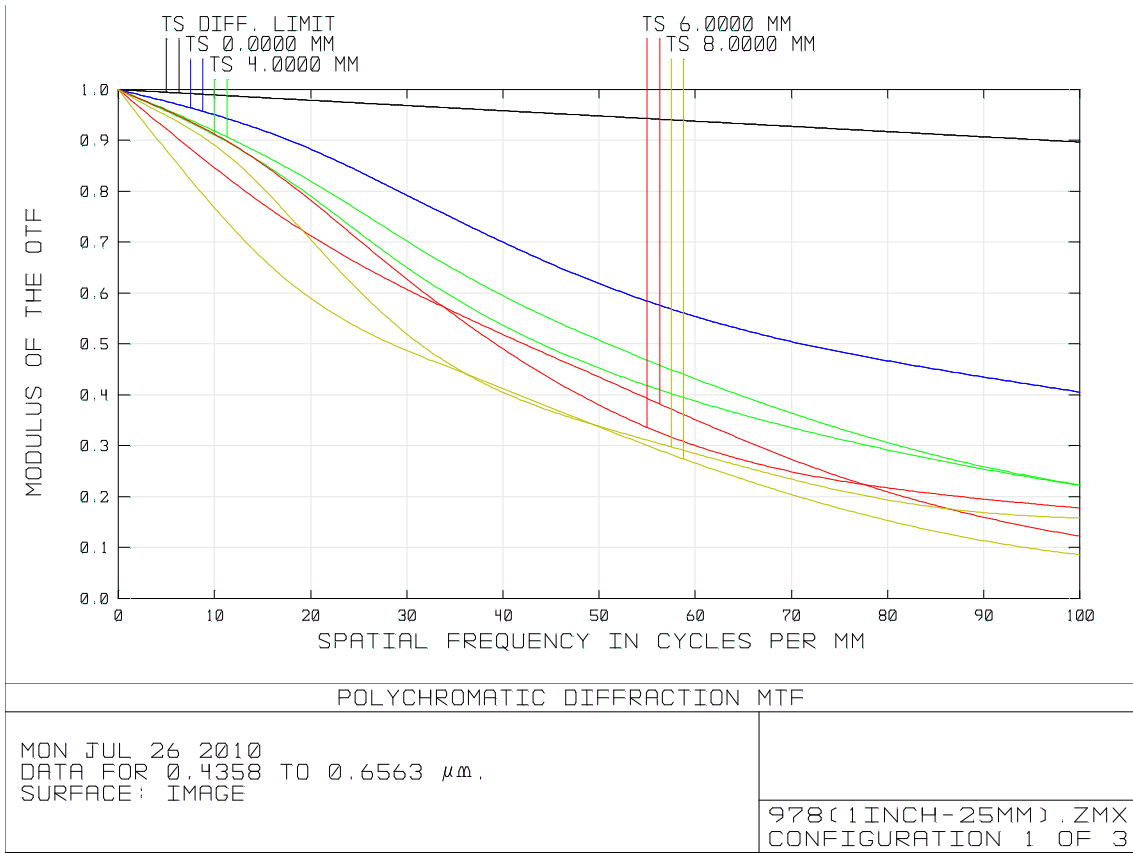

LM25HC

MTF (Object)

MTF (Object 1.0m)

MTF (Object 0.3m)