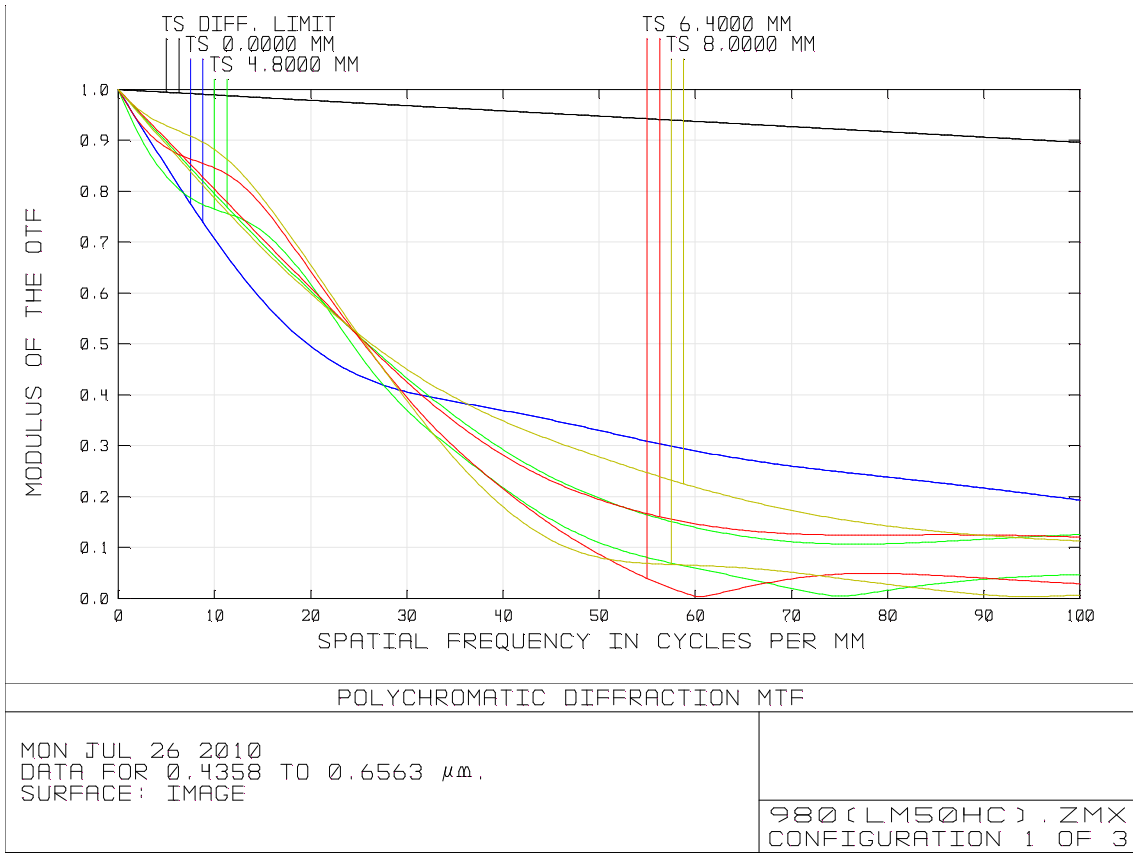

LM50HC

MTF (Object)

MTF (Object 1.0m)

MTF (Object 0.5m)