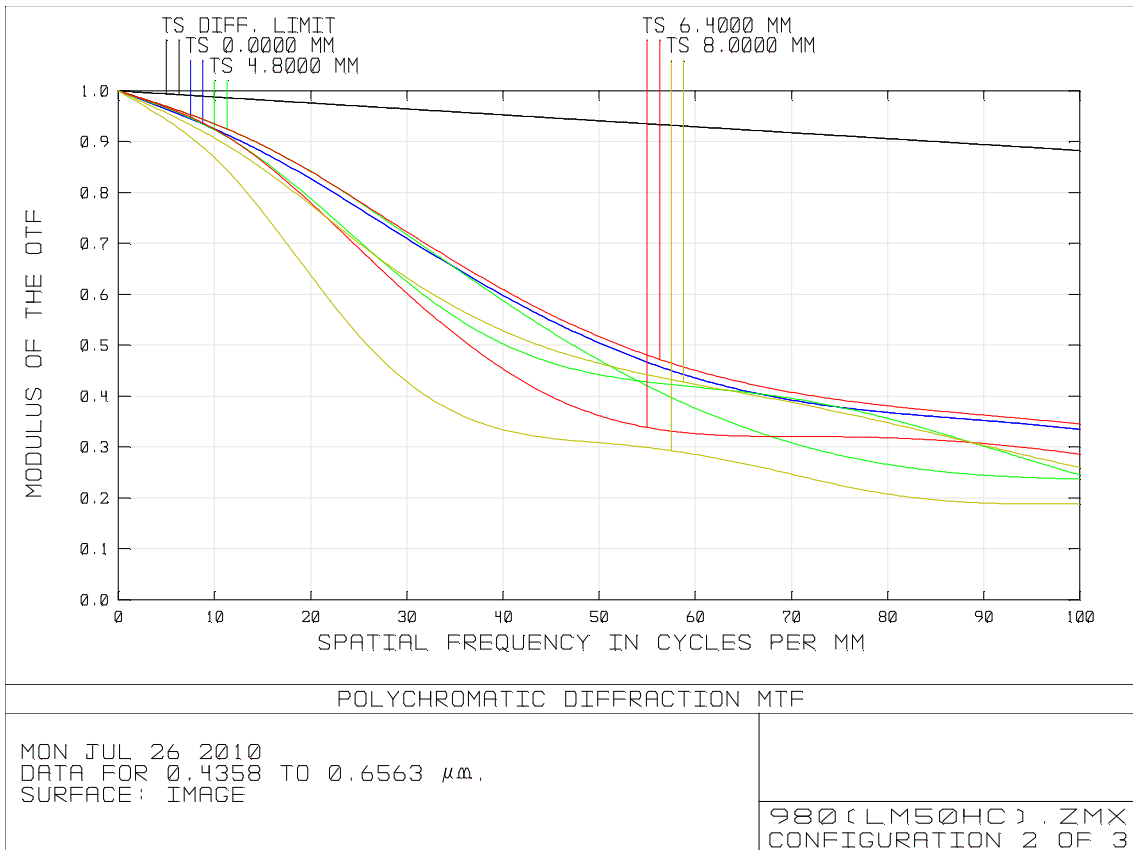

LM50HC

MTF (Object)

MTF (Object 1.0m)

MTF (Object 0.5m)