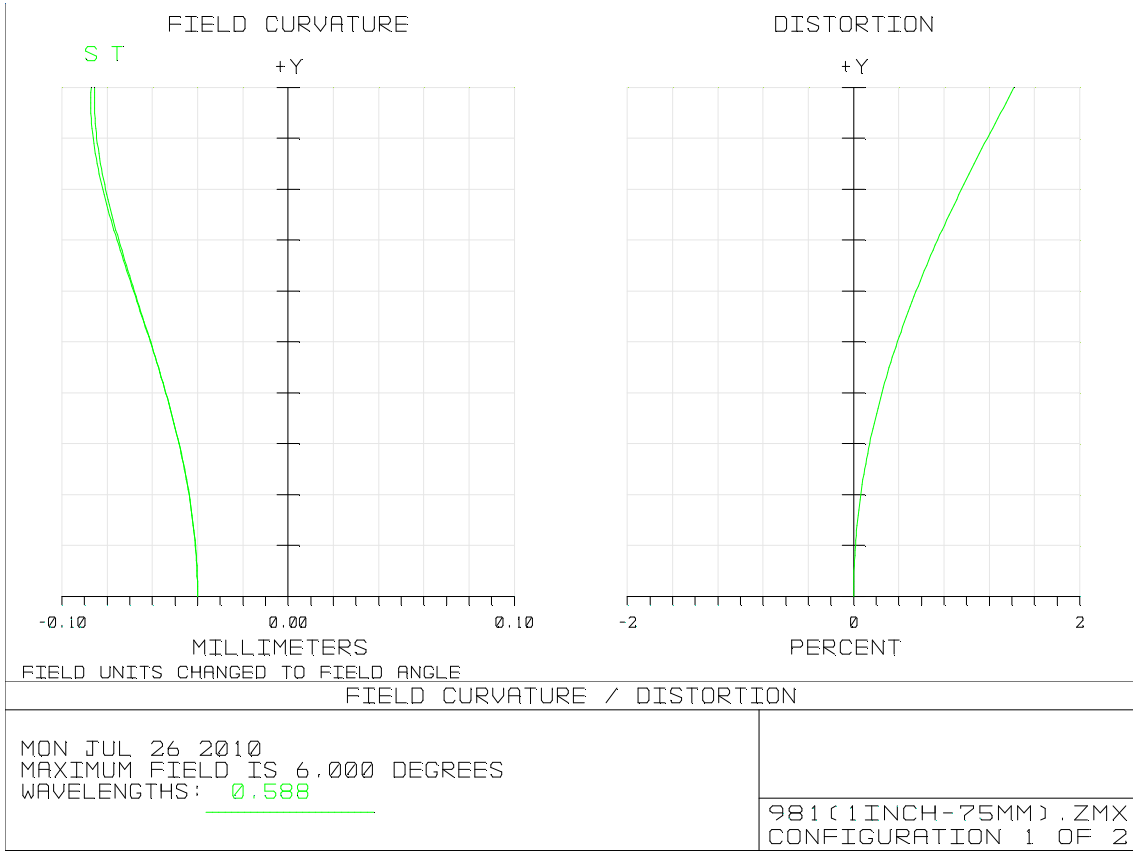

LM75HC

Distortion (Object )

Distortion (Object 1.0m)