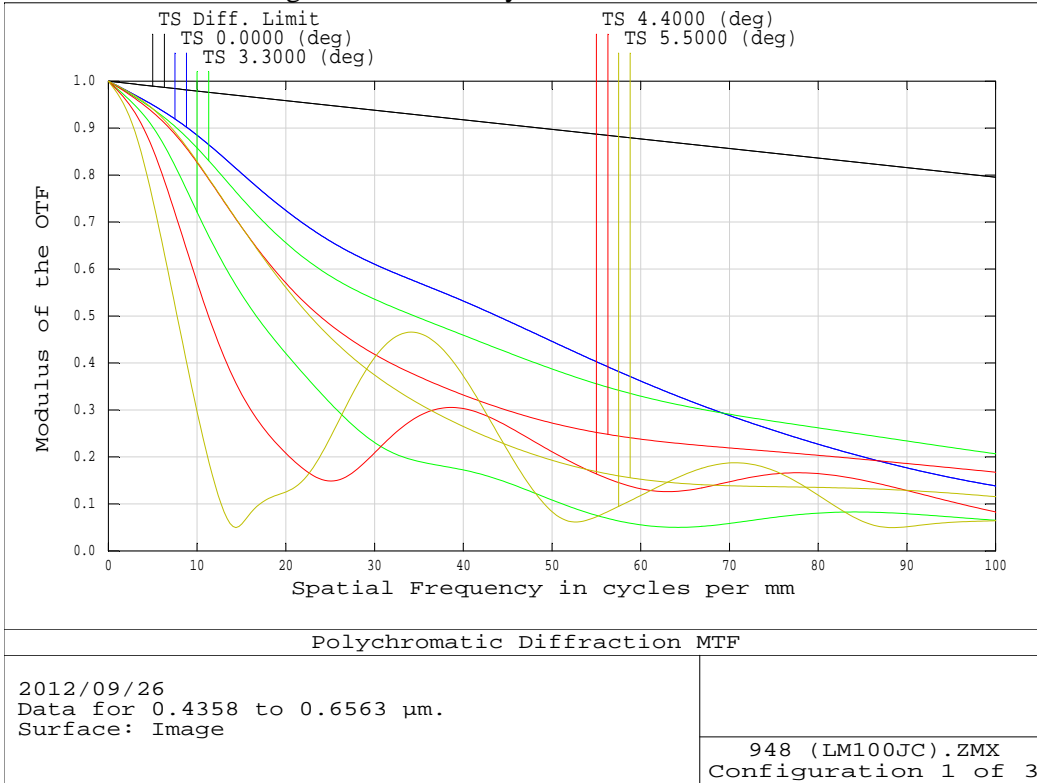

LM100JC F/2.8 Working Distance: Infinity

LM100JC F/2.8 Working Distance: 2m