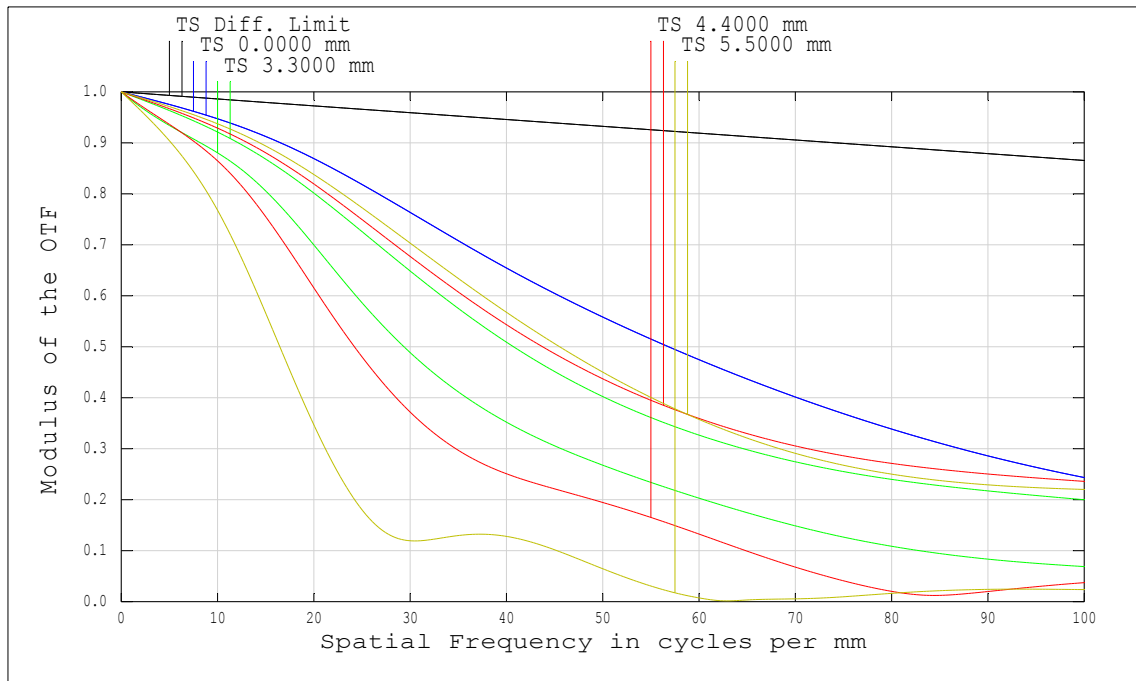

LM35JC

Object : Infinity

F1.6

Polychromatic Diffraction MTF

2013/02/19
Data for 0.4358 to 0.6563 μm .
Surface: Image

945 (LM35JC).ZMX
Configuration 1 of 2

Object : 300mm

F1.6

Polychromatic Diffraction MTF

2013/02/19
Data for 0.4358 to 0.6563 μm .
Surface: Image

945 (LM35JC).ZMX
Configuration 2 of 3