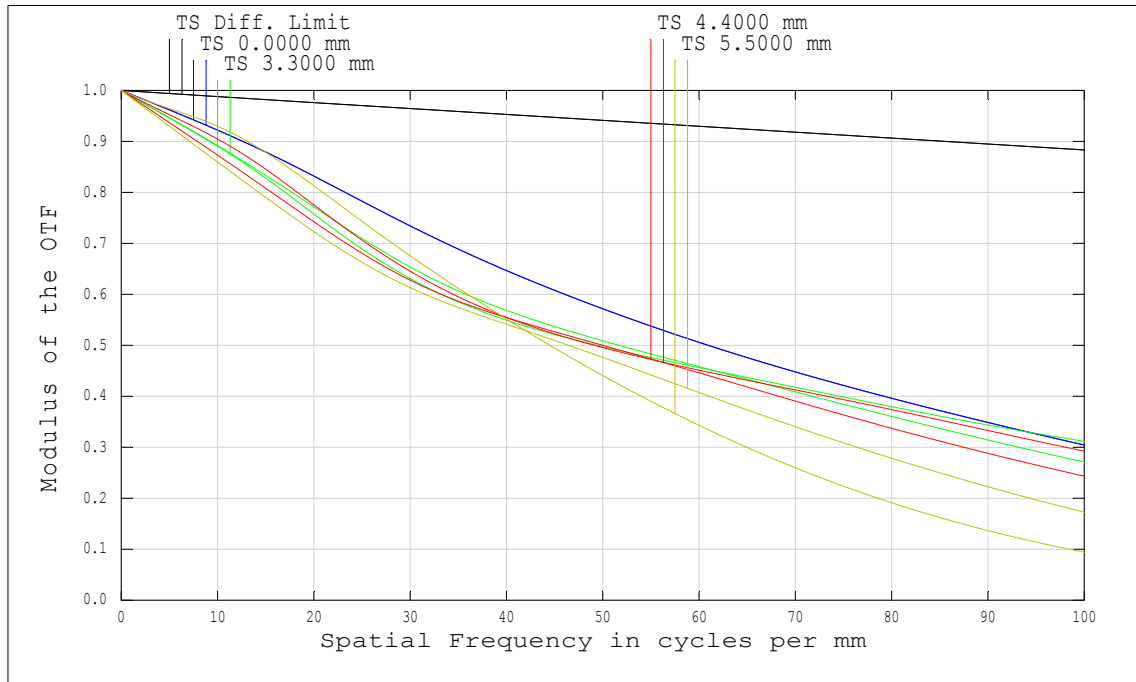

LM35JC

Object : Infinity

F1.6

Polychromatic Diffraction MTF

2013/02/19
Data for 0.4358 to 0.6563 μm .
Surface: Image

945 (LM35JC).ZMX
Configuration 1 of 2

Object : 300mm

F1.6

Polychromatic Diffraction MTF

2013/02/19
Data for 0.4358 to 0.6563 μm .
Surface: Image

945 (LM35JC).ZMX
Configuration 2 of 3