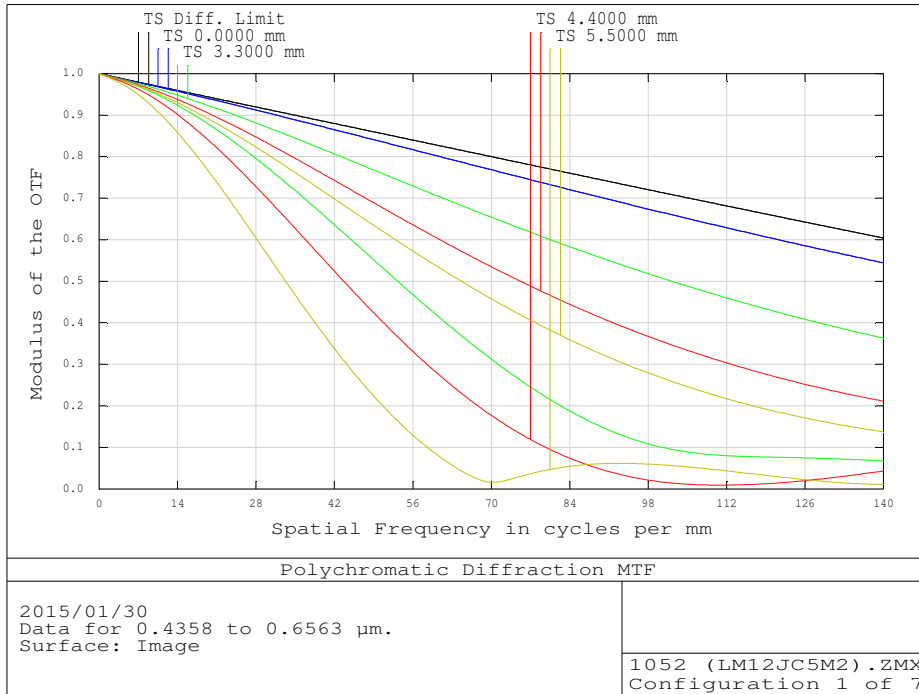

LM12JC5M2 MTF Data

F-Stop: F2.8 / Working Distance: Infinity

F-Stop: F2.8 / Working Distance: M.O.D. (100mm)

F-Stop: F4.0 / Working Distance: Infinity

F-Stop: F4.0 / Working Distance: M.O.D. (100mm)