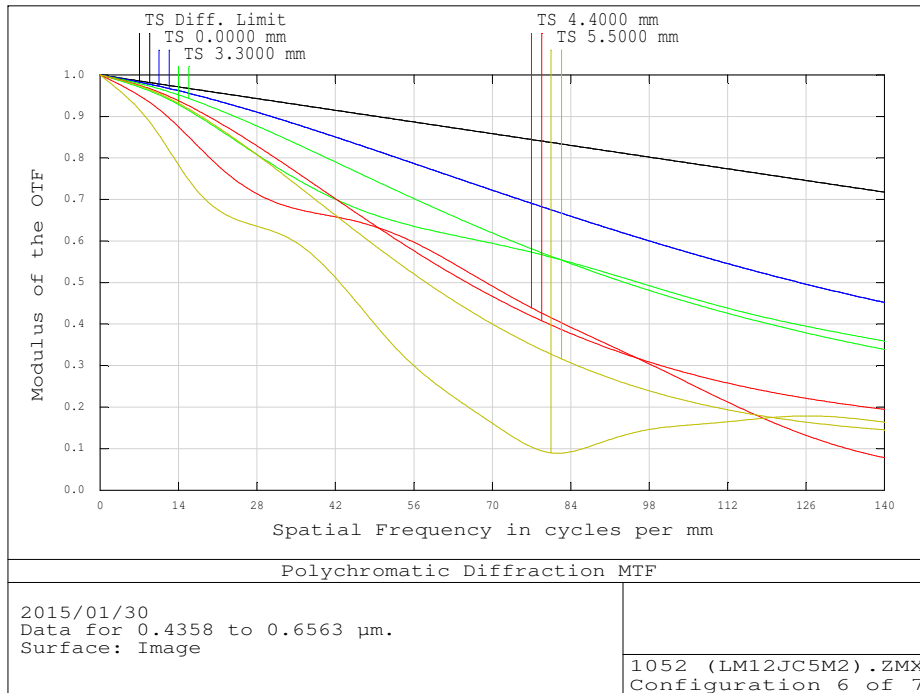

LM12JC5M2 MTF Data

F-Stop: F2.8 / Working Distance: Infinity

F-Stop: F2.8 / Working Distance: M.O.D. (100mm)

F-Stop: F4.0 / Working Distance: Infinity

F-Stop: F4.0 / Working Distance: M.O.D. (100mm)