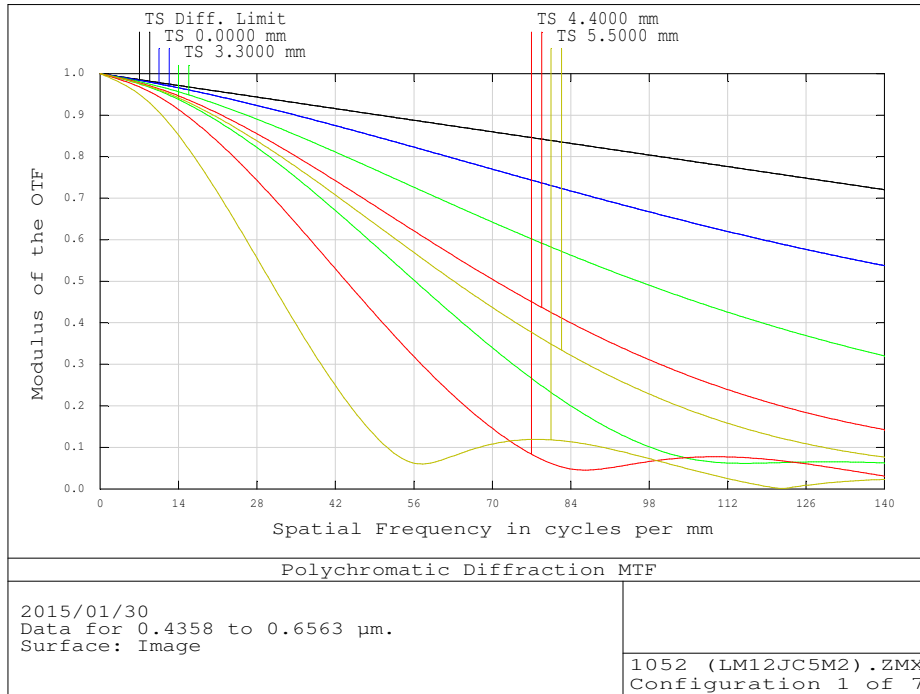

LM12JC5M2 MTF Data

F-Stop: F2.8 / Working Distance: Infinity

F-Stop: F2.8 / Working Distance: M.O.D. (100mm)

F-Stop: F4.0 / Working Distance: Infinity

F-Stop: F4.0 / Working Distance: M.O.D. (100mm)