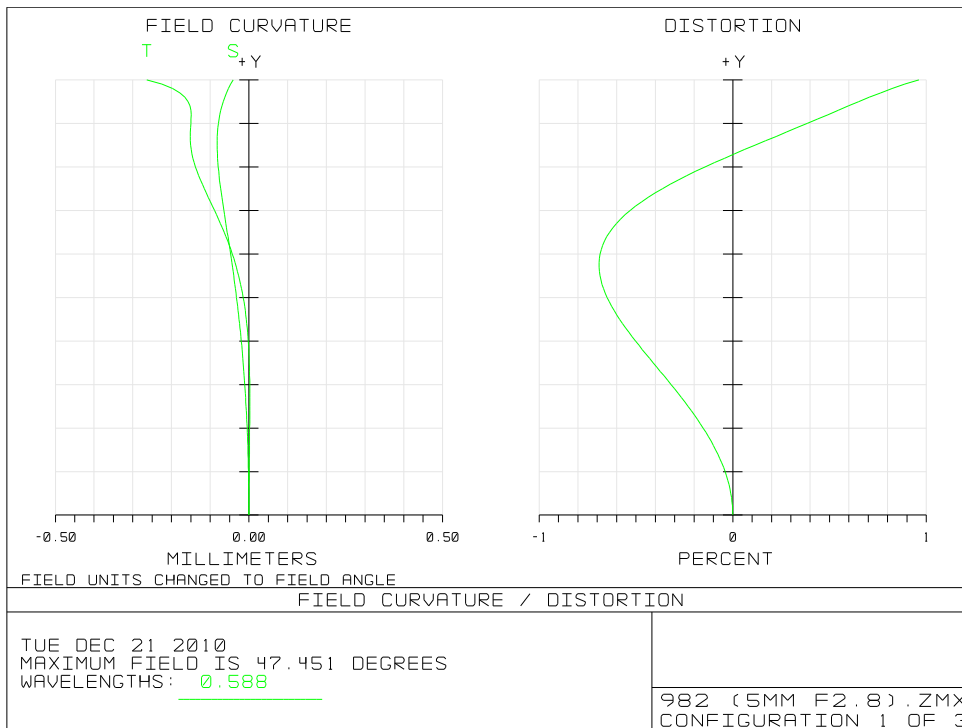

# LM5JCM

Working distance: Infinity

Working distance: 0,3m