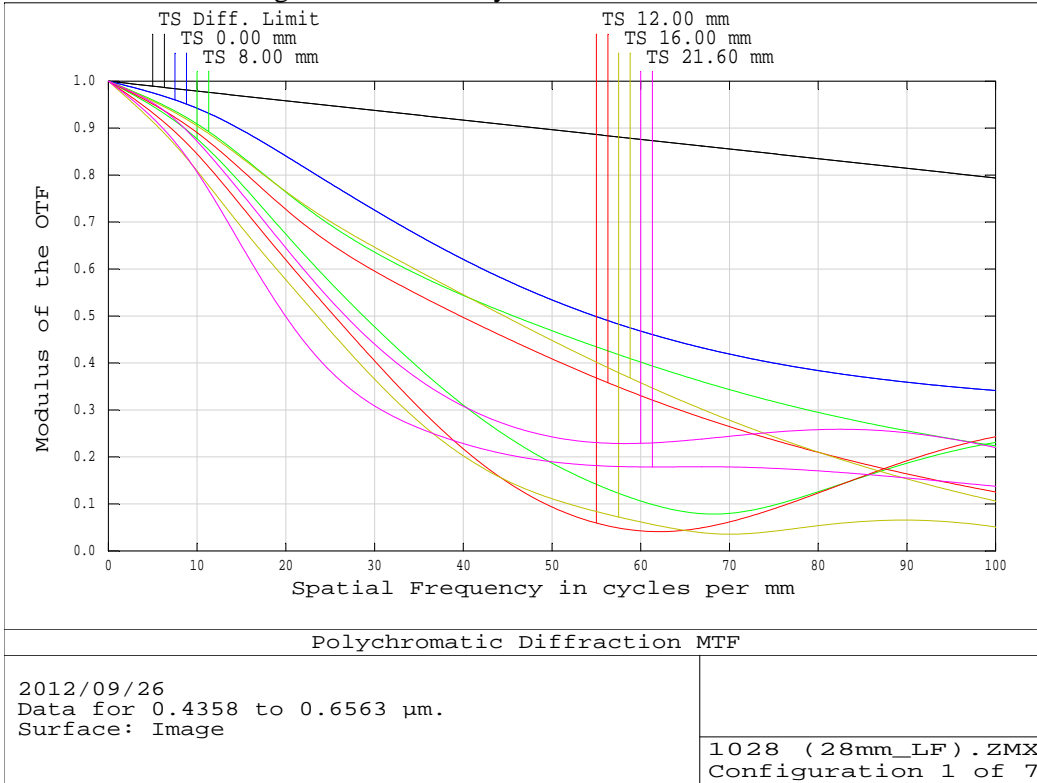

LM28LF F/2.8 Working Distance: Infinity

LM28LF F/4 Working Distance: Infinity

LM28LF F/2.8 Working Distance: 10m

LM28LF F/4 Working Distance: 10m

LM28LF F/2.8 Working Distance: 3m

LM28LF F/4 Working Distance: 3m