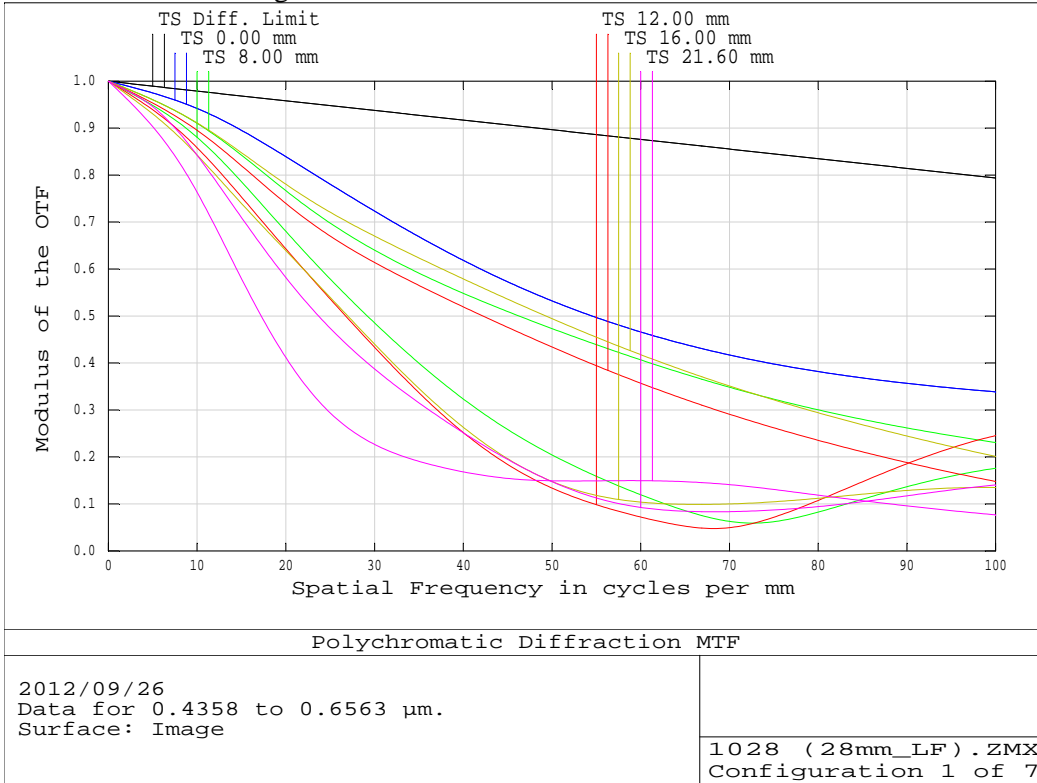

LM28LF F/2.8 Working Distance: Infinity

LM28LF F/4 Working Distance: Infinity

LM28LF F/2.8 Working Distance: 10m

LM28LF F/4 Working Distance: 10m

LM28LF F/2.8 Working Distance: 3m

LM28LF F/4 Working Distance: 3m