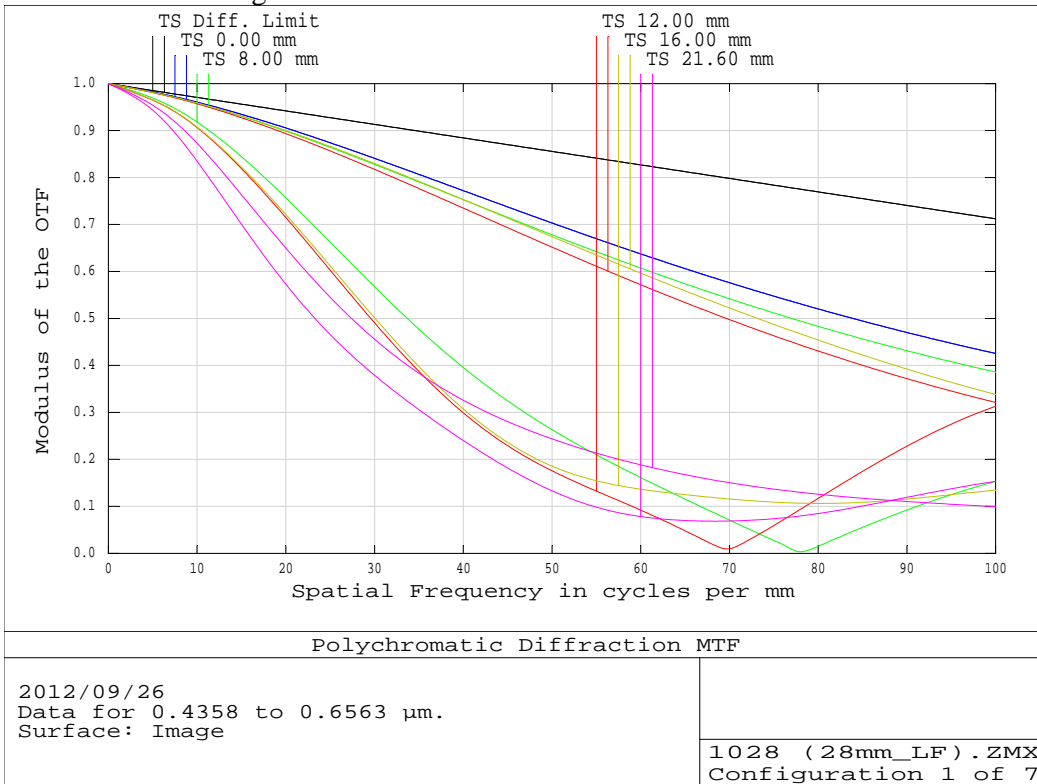

LM28LF F/2.8 Working Distance: Infinity

LM28LF F/4 Working Distance: Infinity

LM28LF F/2.8 Working Distance: 10m

LM28LF F/4 Working Distance: 10m

LM28LF F/2.8 Working Distance: 3m

LM28LF F/4 Working Distance: 3m