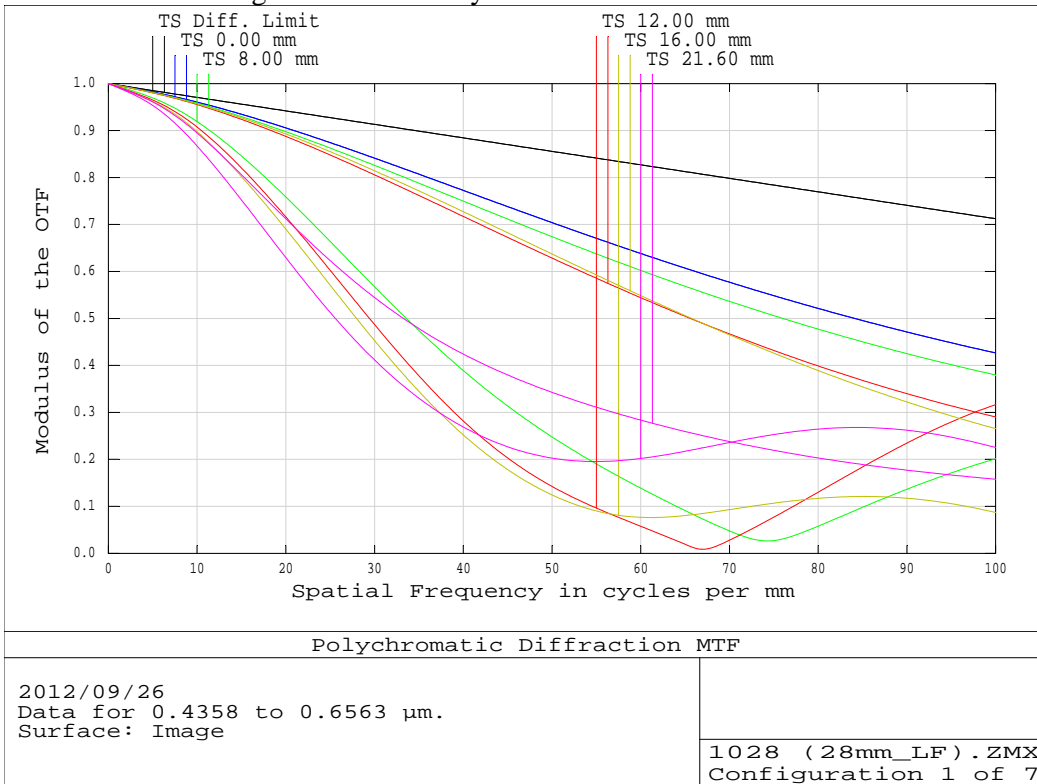

LM28LF F/2.8 Working Distance: Infinity

LM28LF F/4 Working Distance: Infinity

LM28LF F/2.8 Working Distance: 10m

LM28LF F/4 Working Distance: 10m

LM28LF F/2.8 Working Distance: 3m

LM28LF F/4 Working Distance: 3m