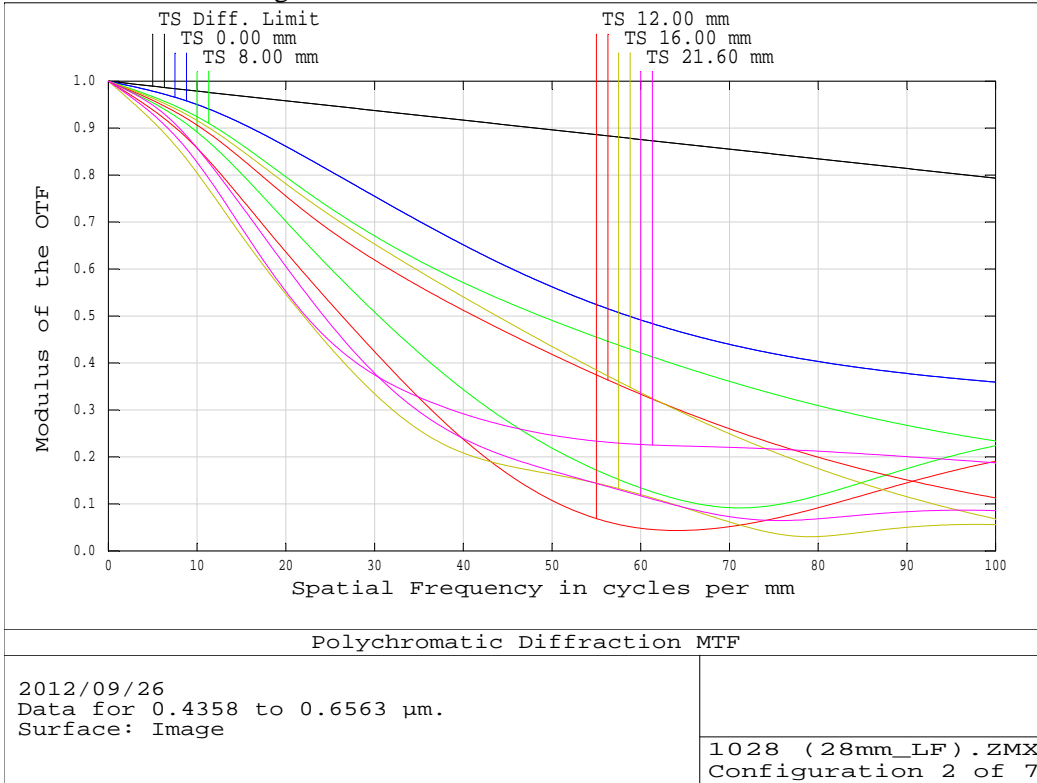

LM28LF F/2.8 Working Distance: Infinity

LM28LF F/4 Working Distance: Infinity

LM28LF F/2.8 Working Distance: 10m

LM28LF F/4 Working Distance: 10m

LM28LF F/2.8 Working Distance: 3m

LM28LF F/4 Working Distance: 3m