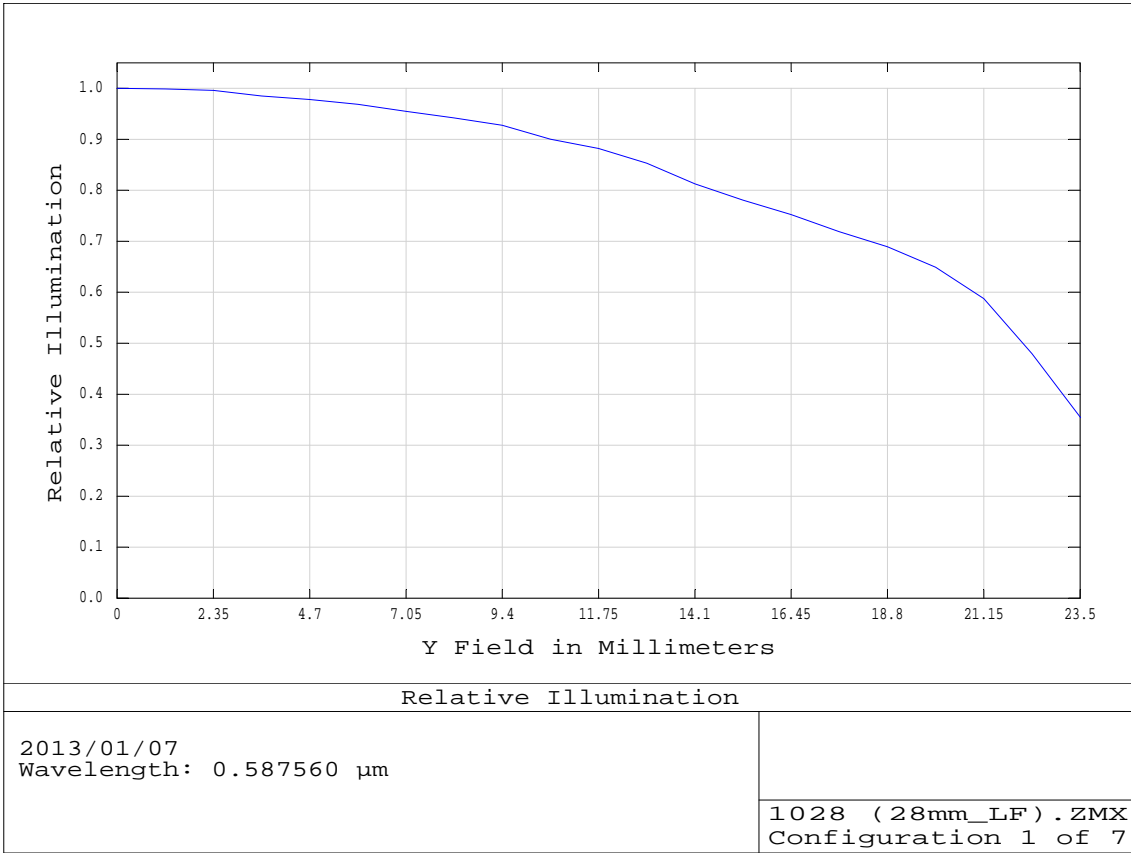

LM28LF

Object distance : infinity

Image Size : ϕ 47mm

Object distance : 300mm