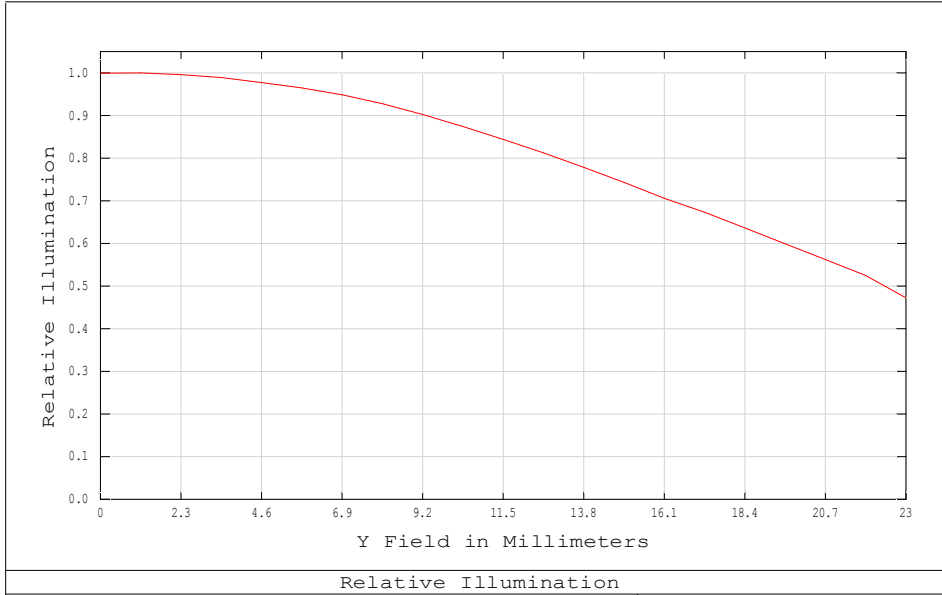

## LM35LF Relative Illumination

F2.8(587.6nm)

F4.0(587.6nm)