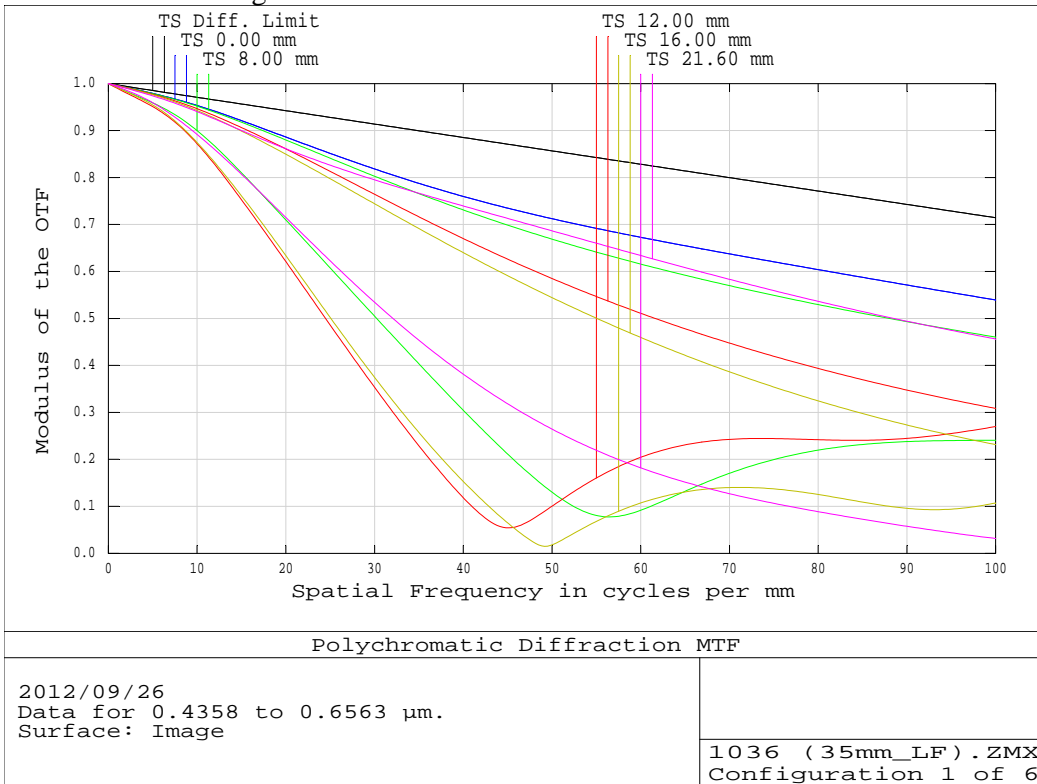

LM35LF F/2.8 Working Distance: Infinity

LM35LF F/4 Working Distance: Infinity

LM35LF F/2.8 Working Distance: 10m

LM35LF F/4 Working Distance: 10m

LM35LF F/2.8 Working Distance: 3m

LM35LF F/4 Working Distance: 3m