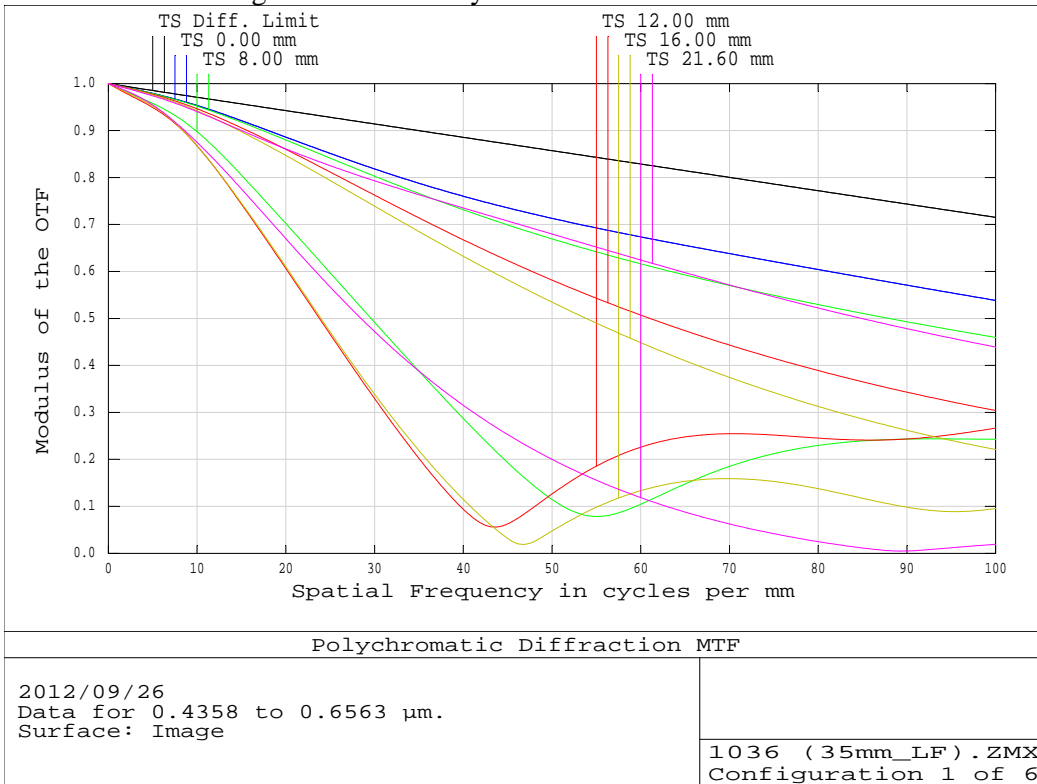

LM35LF F/2.8 Working Distance: Infinity

LM35LF F/4 Working Distance: Infinity

LM35LF F/2.8 Working Distance: 10m

LM35LF F/4 Working Distance: 10m

LM35LF F/2.8 Working Distance: 3m

LM35LF F/4 Working Distance: 3m