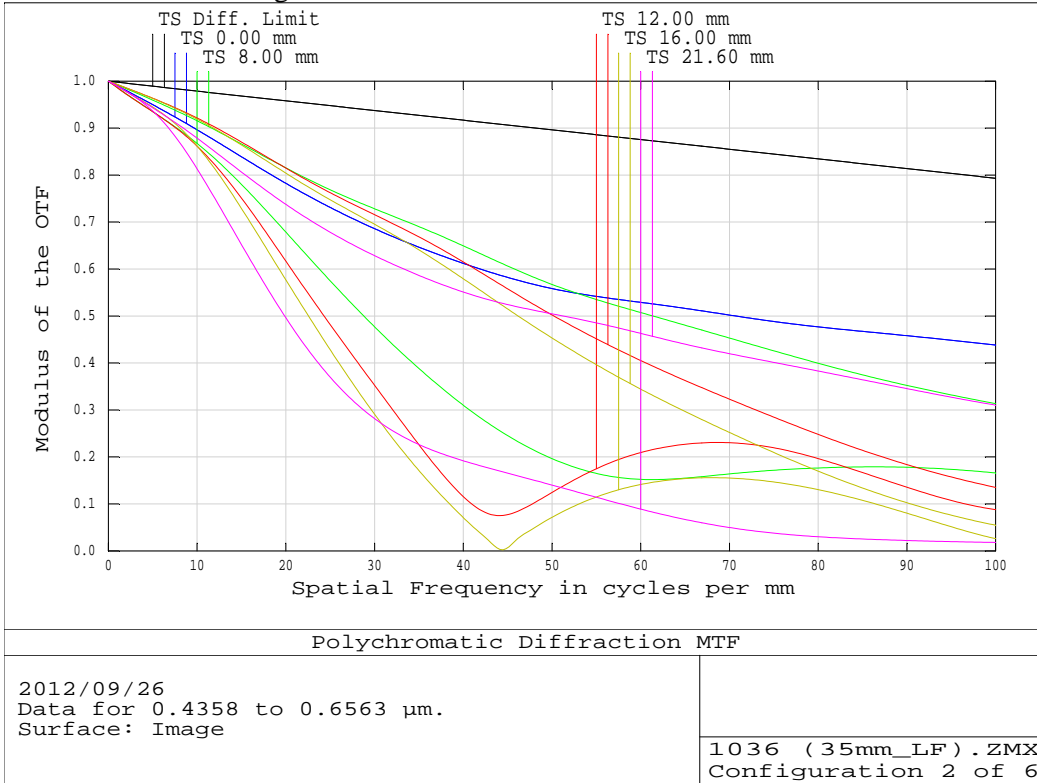

LM35LF F/2.8 Working Distance: Infinity

LM35LF F/4 Working Distance: Infinity

LM35LF F/2.8 Working Distance: 10m

LM35LF F/4 Working Distance: 10m

LM35LF F/2.8 Working Distance: 3m

LM35LF F/4 Working Distance: 3m