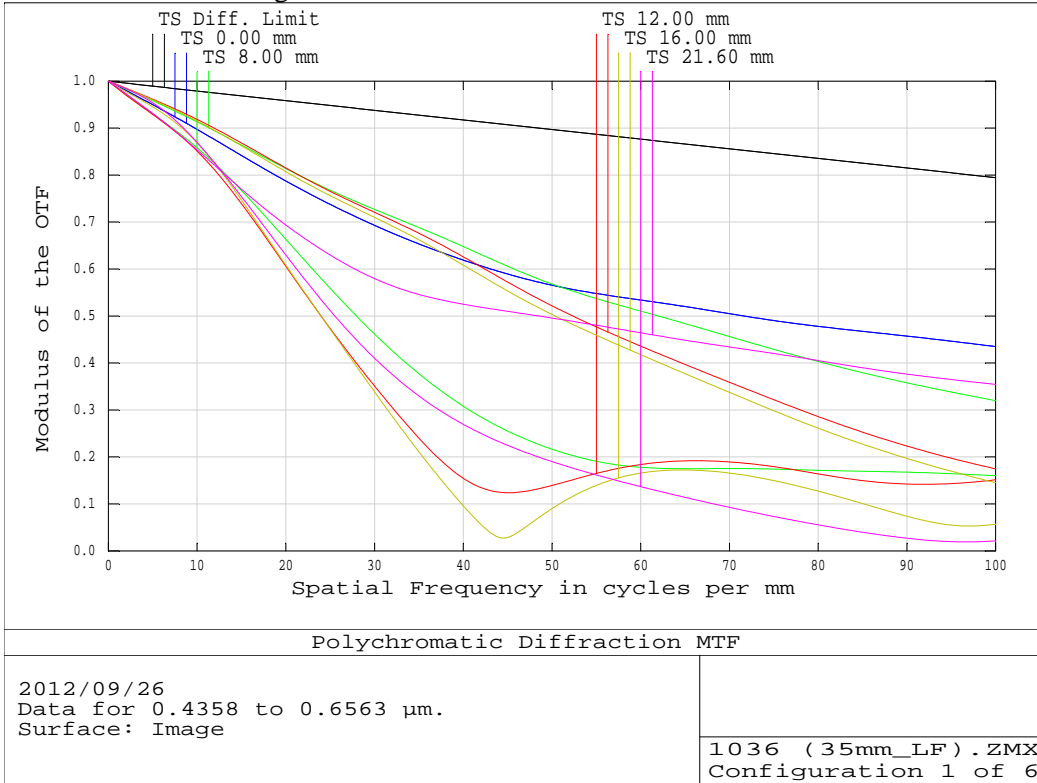

LM35LF F/2.8 Working Distance: Infinity

LM35LF F/4 Working Distance: Infinity

LM35LF F/2.8 Working Distance: 10m

LM35LF F/4 Working Distance: 10m

LM35LF F/2.8 Working Distance: 3m

LM35LF F/4 Working Distance: 3m