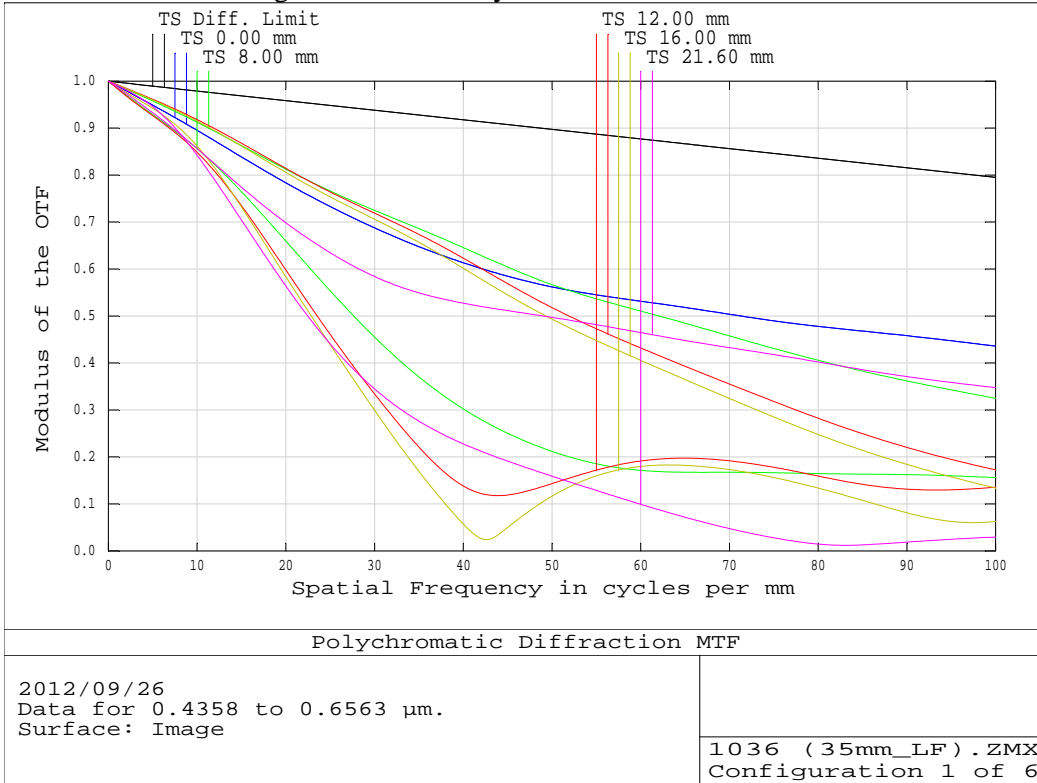

LM35LF F/2.8 Working Distance: Infinity

LM35LF F/4 Working Distance: Infinity

LM35LF F/2.8 Working Distance: 10m

LM35LF F/4 Working Distance: 10m

LM35LF F/2.8 Working Distance: 3m

LM35LF F/4 Working Distance: 3m