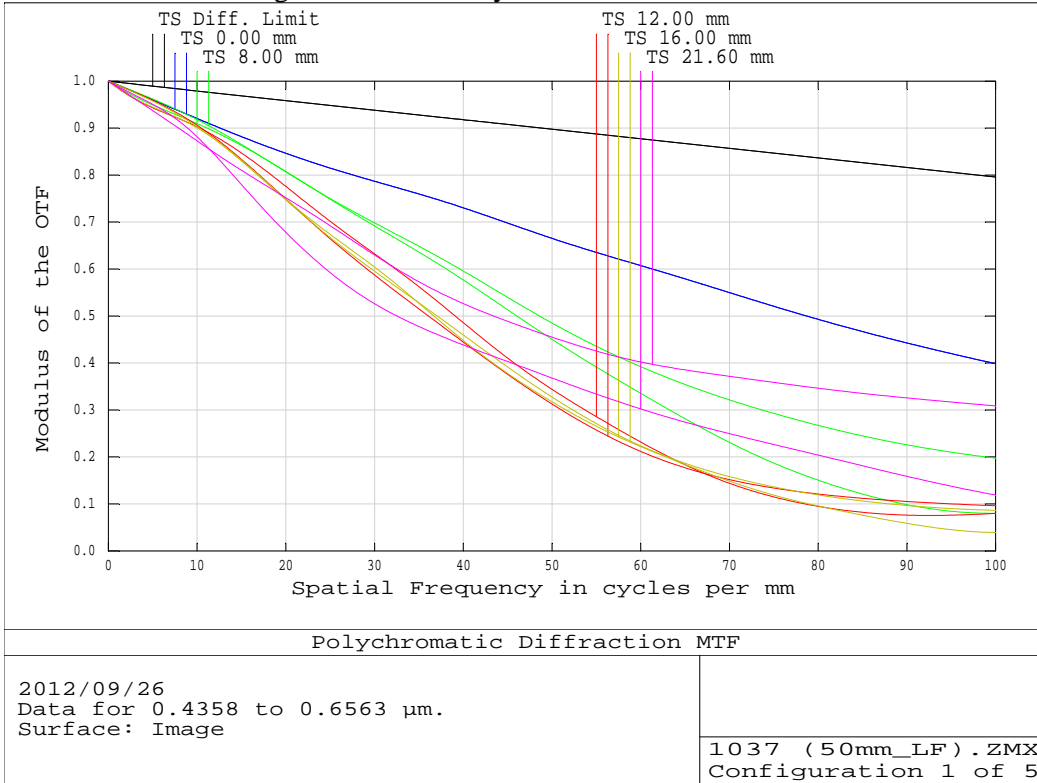

LM50LF F/2.8 Working Distance: Infinity

LM50LF F/4 Working Distance: Infinity

LM50LF F/2.8 Working Distance: 10m

LM50LF F/4 Working Distance: 10m

LM50LF F/2.8 Working Distance: 3m

LM50LF F/4 Working Distance: 3m