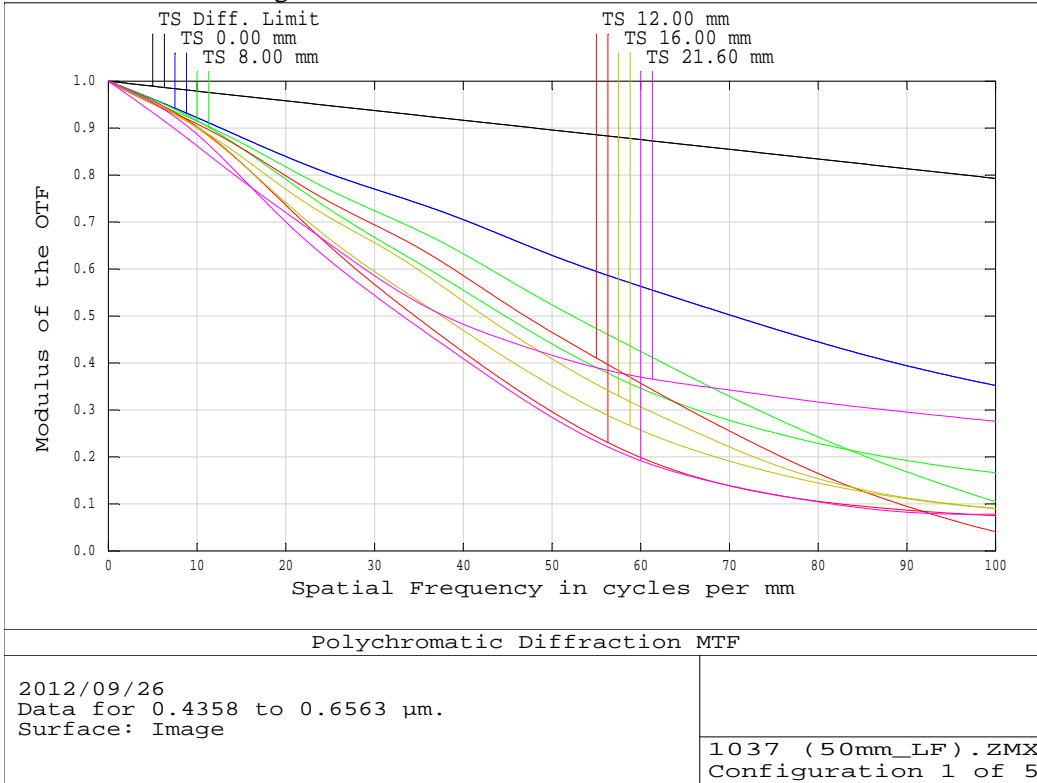

LM50LF F/2.8 Working Distance: Infinity

LM50LF F/4 Working Distance: Infinity

LM50LF F/2.8 Working Distance: 10m

LM50LF F/4 Working Distance: 10m

LM50LF F/2.8 Working Distance: 3m

LM50LF F/4 Working Distance: 3m