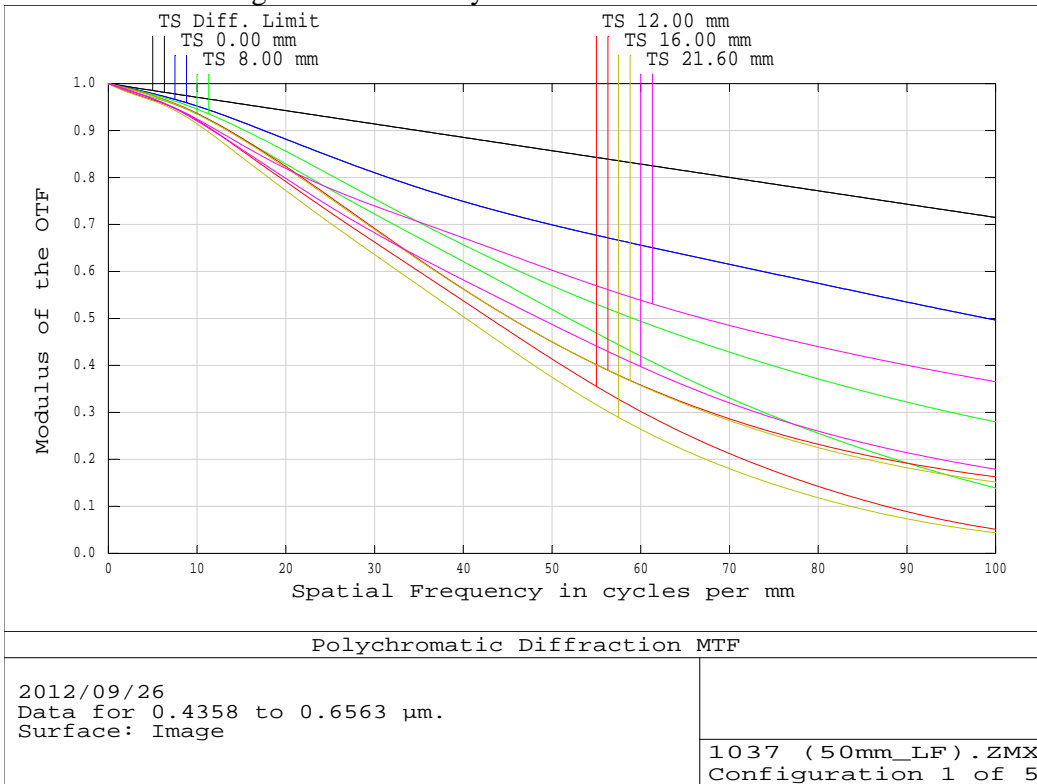

LM50LF F/2.8 Working Distance: Infinity

LM50LF F/4 Working Distance: Infinity

LM50LF F/2.8 Working Distance: 10m

LM50LF F/4 Working Distance: 10m

LM50LF F/2.8 Working Distance: 3m

LM50LF F/4 Working Distance: 3m