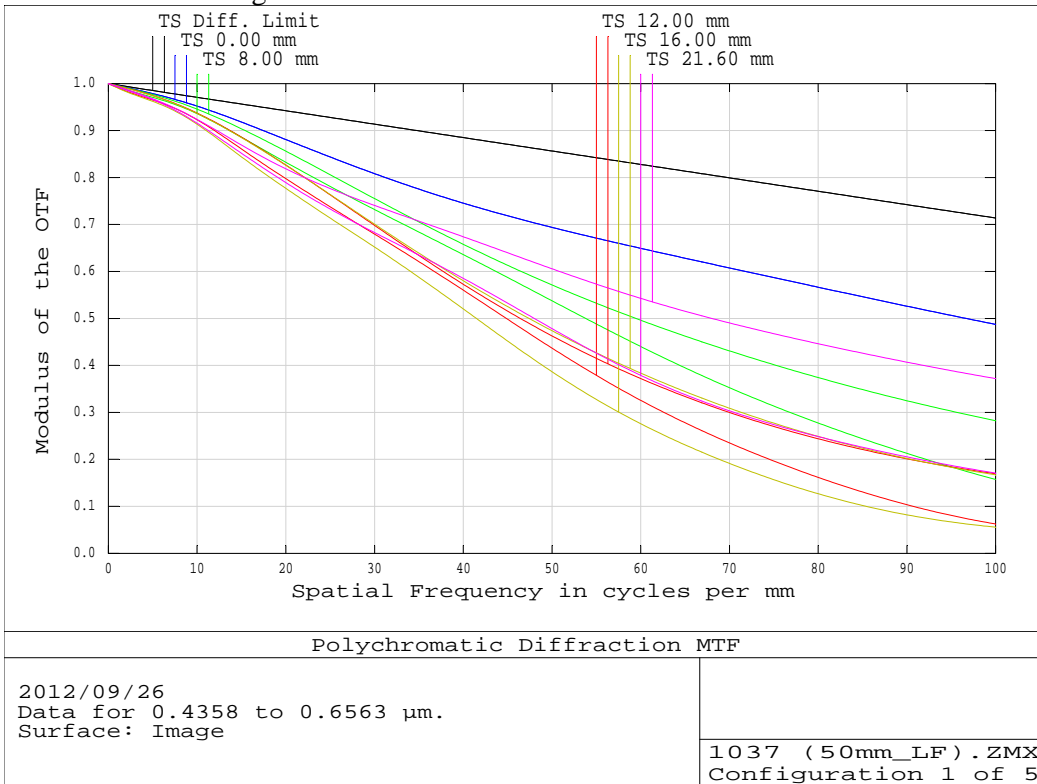

LM50LF F/2.8 Working Distance: Infinity

LM50LF F/4 Working Distance: Infinity

LM50LF F/2.8 Working Distance: 10m

LM50LF F/4 Working Distance: 10m

LM50LF F/2.8 Working Distance: 3m

LM50LF F/4 Working Distance: 3m