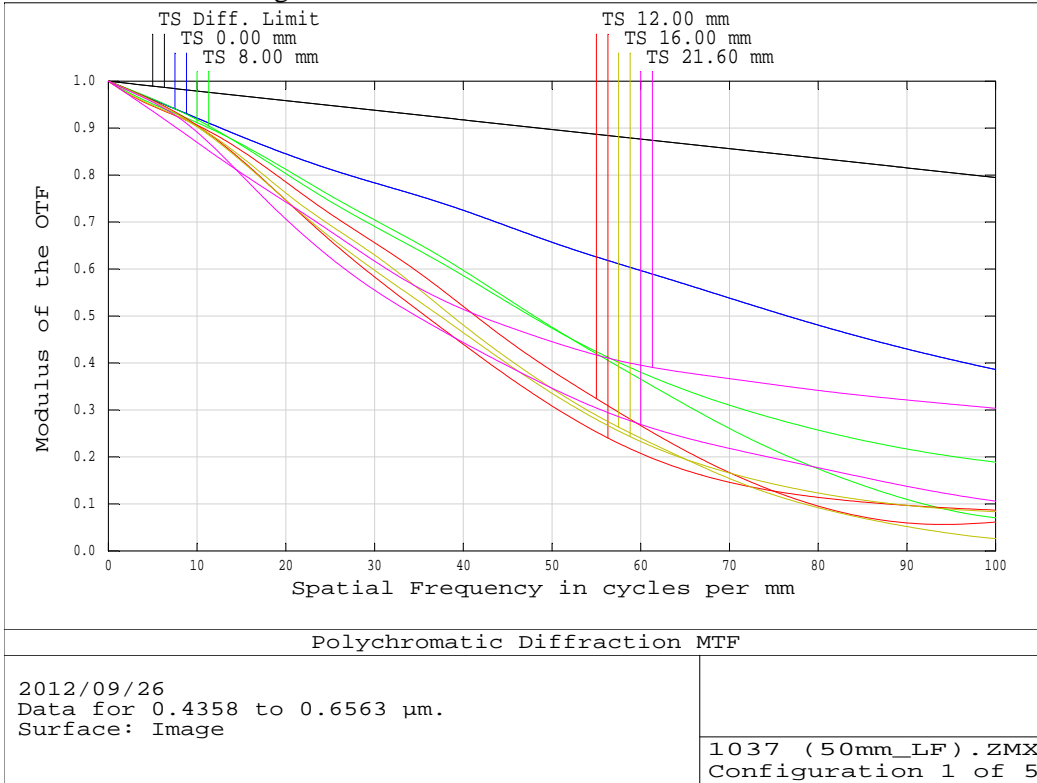

LM50LF F/2.8 Working Distance: Infinity

LM50LF F/4 Working Distance: Infinity

LM50LF F/2.8 Working Distance: 10m

LM50LF F/4 Working Distance: 10m

LM50LF F/2.8 Working Distance: 3m

LM50LF F/4 Working Distance: 3m