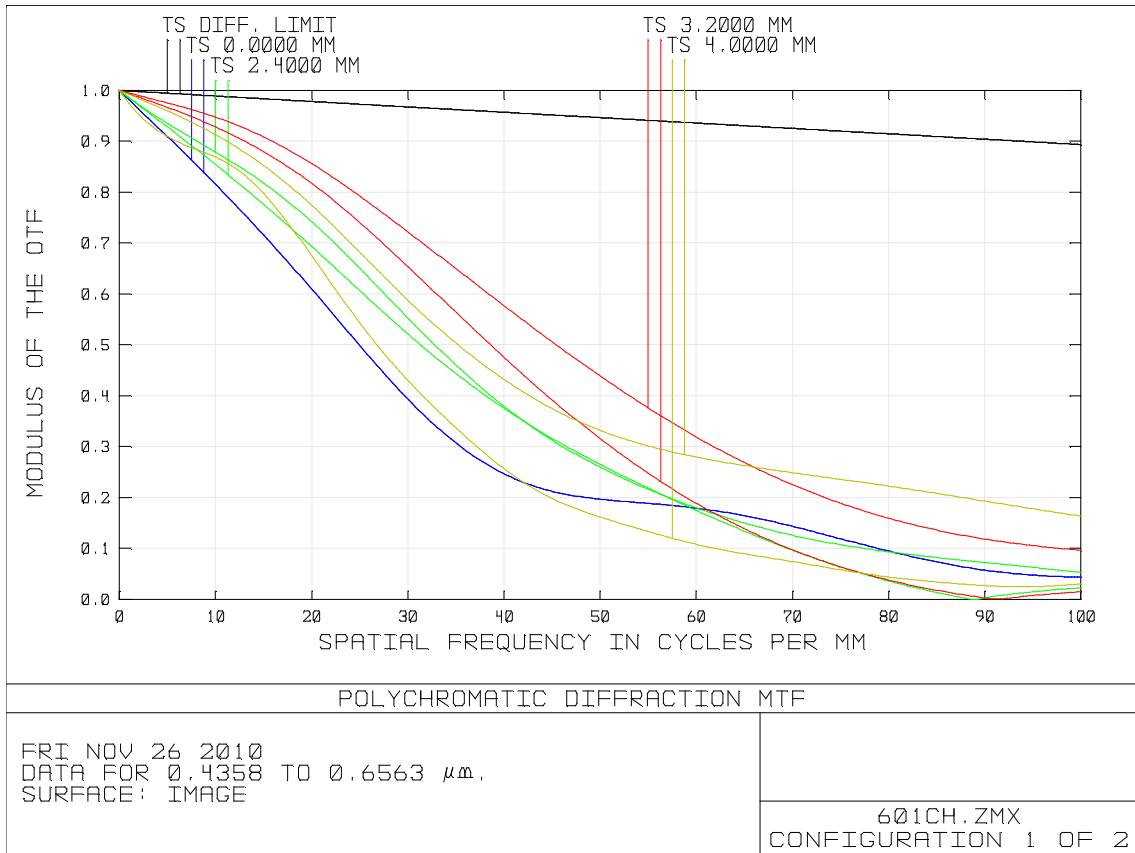

LM4NCL

Working distance: Infinity

F-stop: 1.4

Working distance: 300mm

F-stop: 1.4