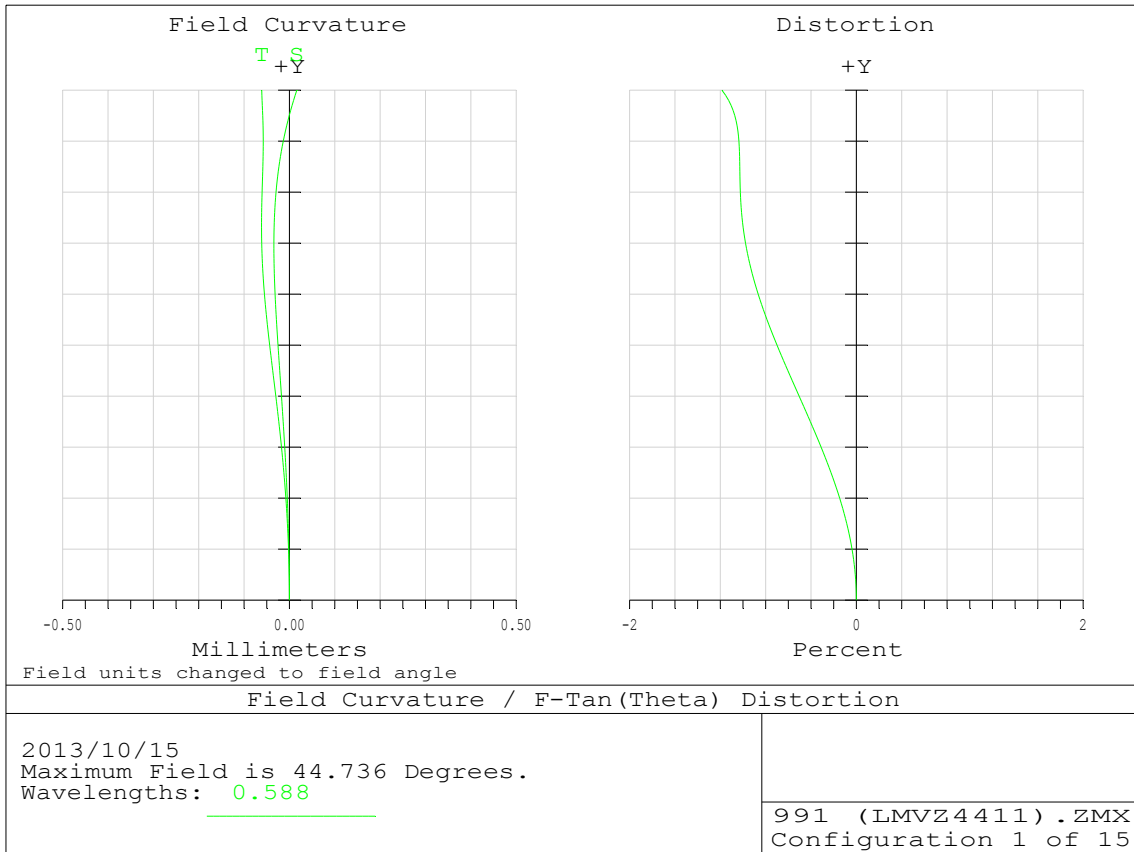

LM4NCM

Object: Infinity

Object: 0.3m