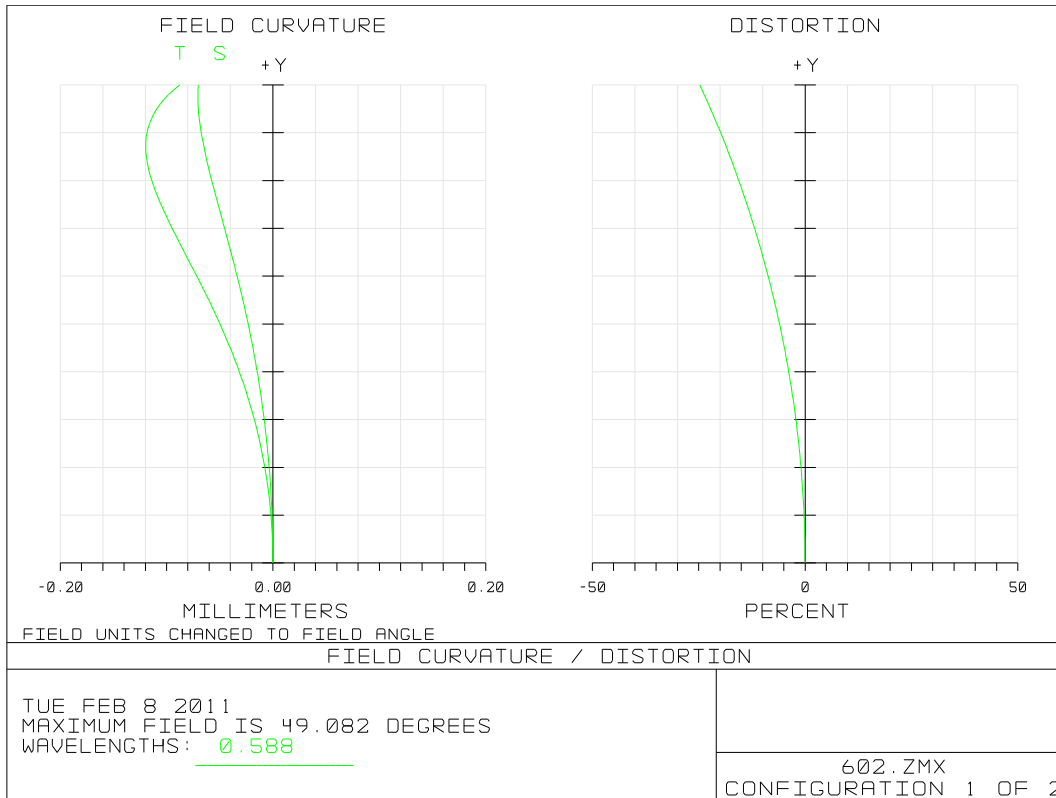

LM5NCL

Object: Infinity

Wave length: 588nm

Object: 500mm

Wave length: 588nm