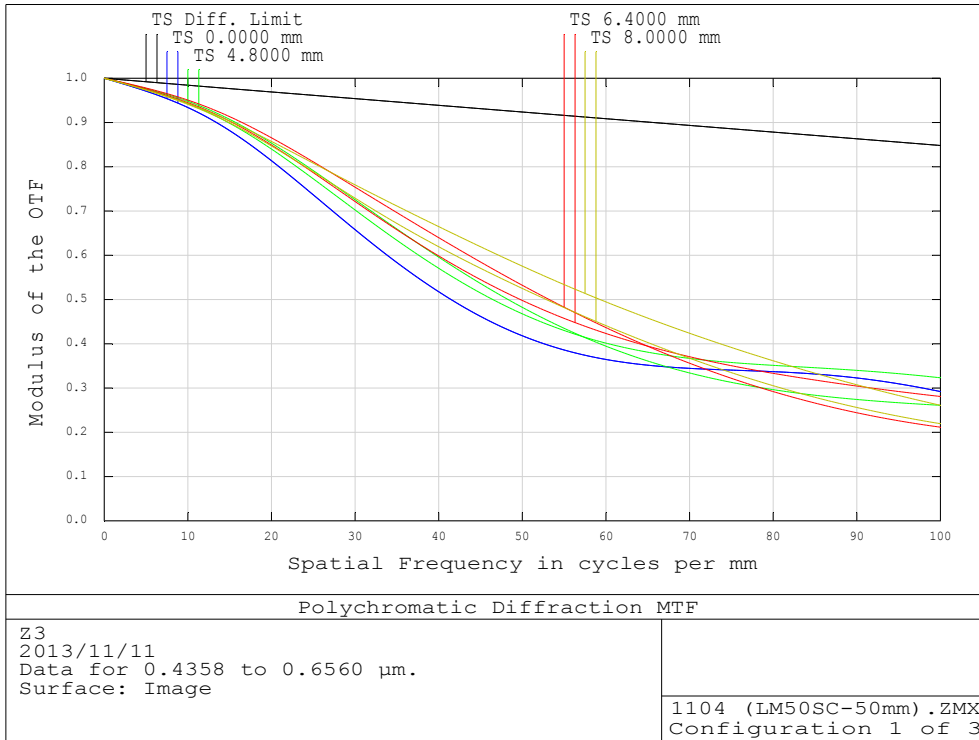

LM50SC MTF

Object : Infinity

F2.0

Object : 300mm

F2.0