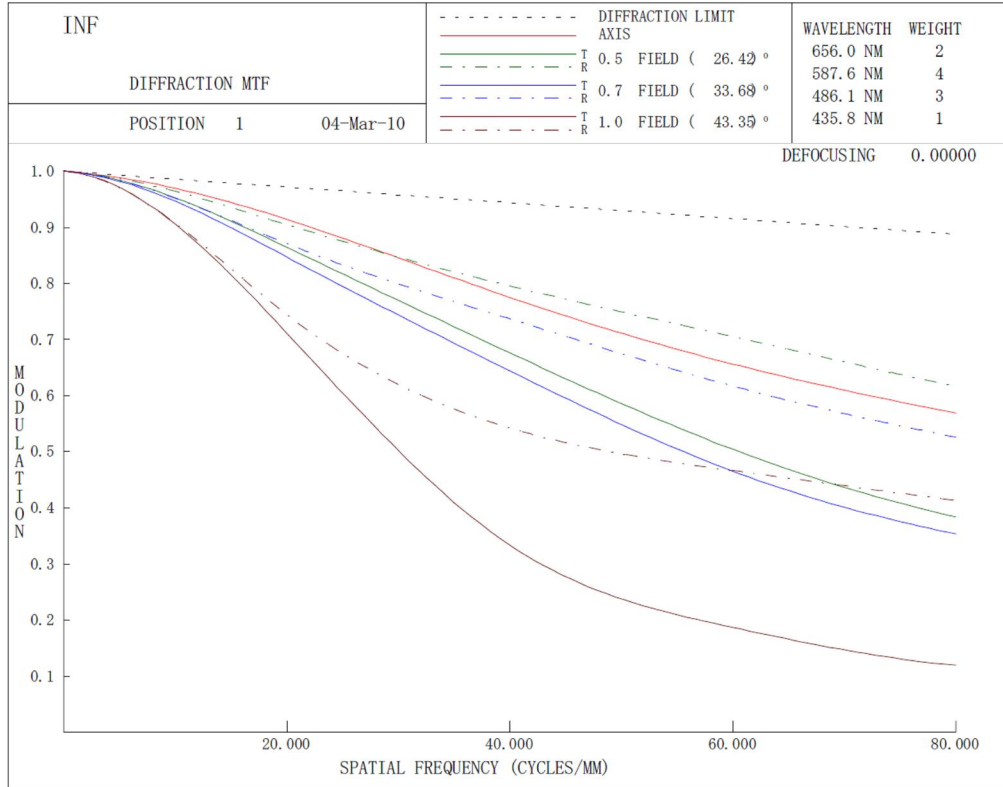

LM12XC

F-stop: 2.0

Working Distance: Infinity

Working distance: 300mm