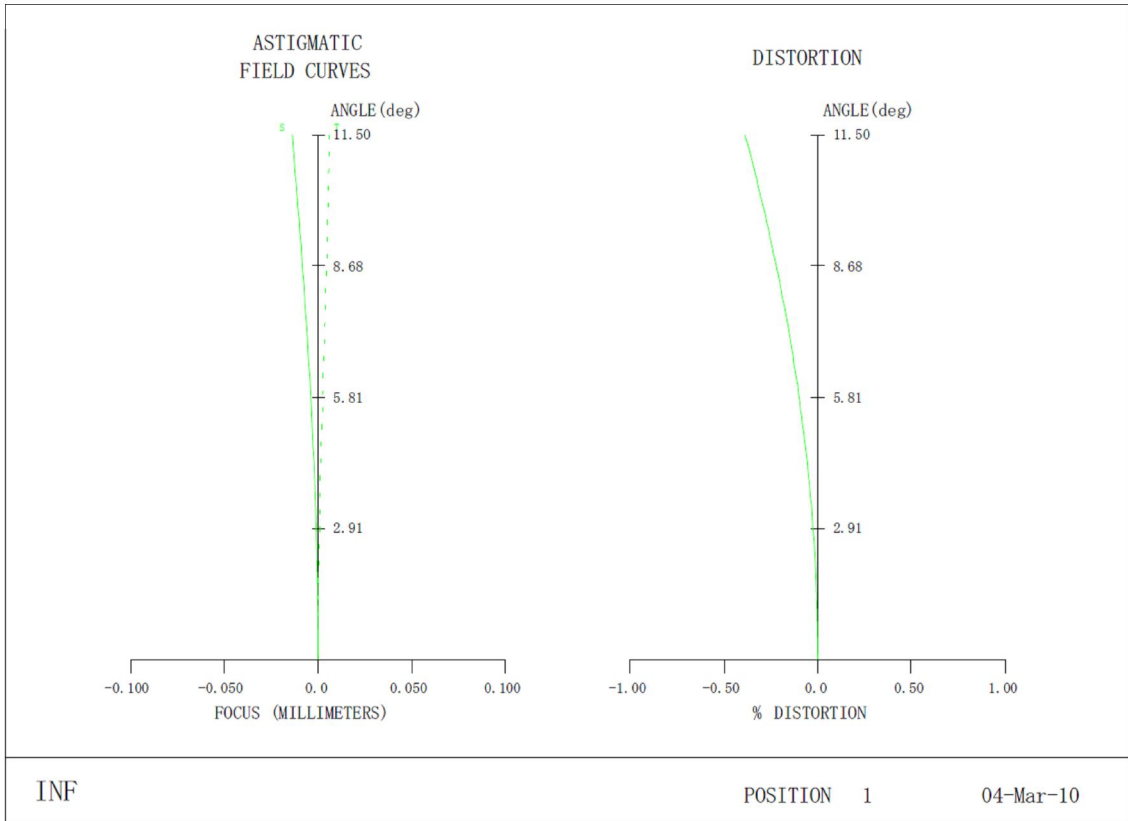

# LM25XC

## Distortion at Infinity

## Distortion at 150mm