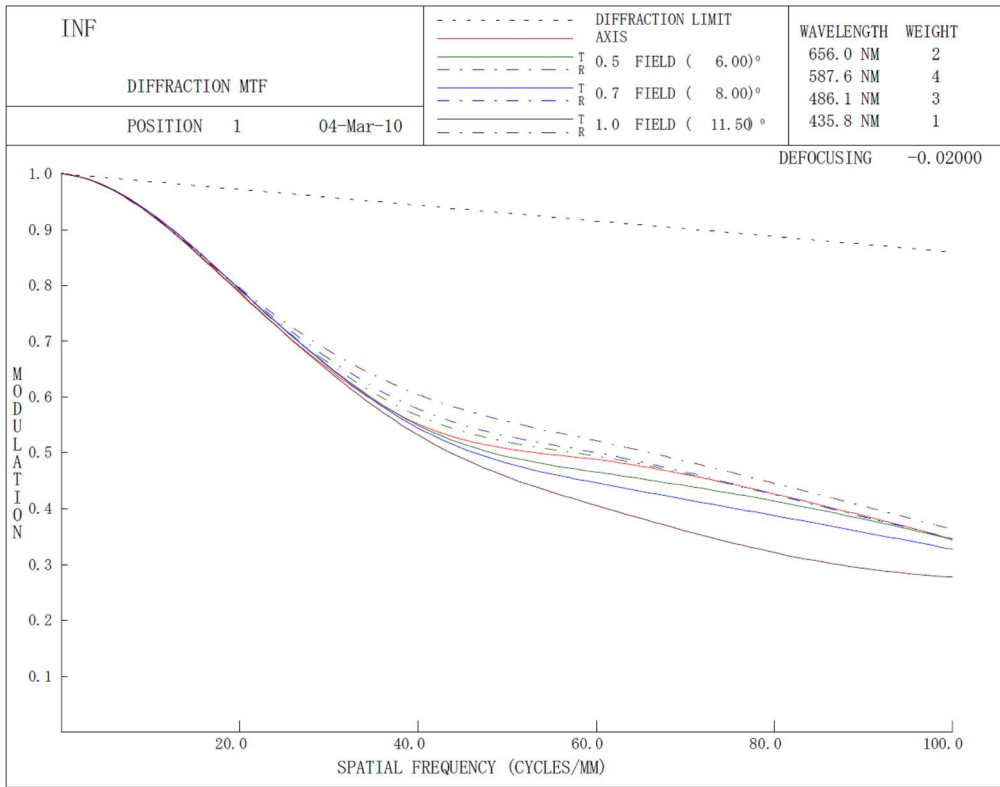

# LM25XC

F-stop: 2.0

Working Distance: Infinity

Working distance: 300mm