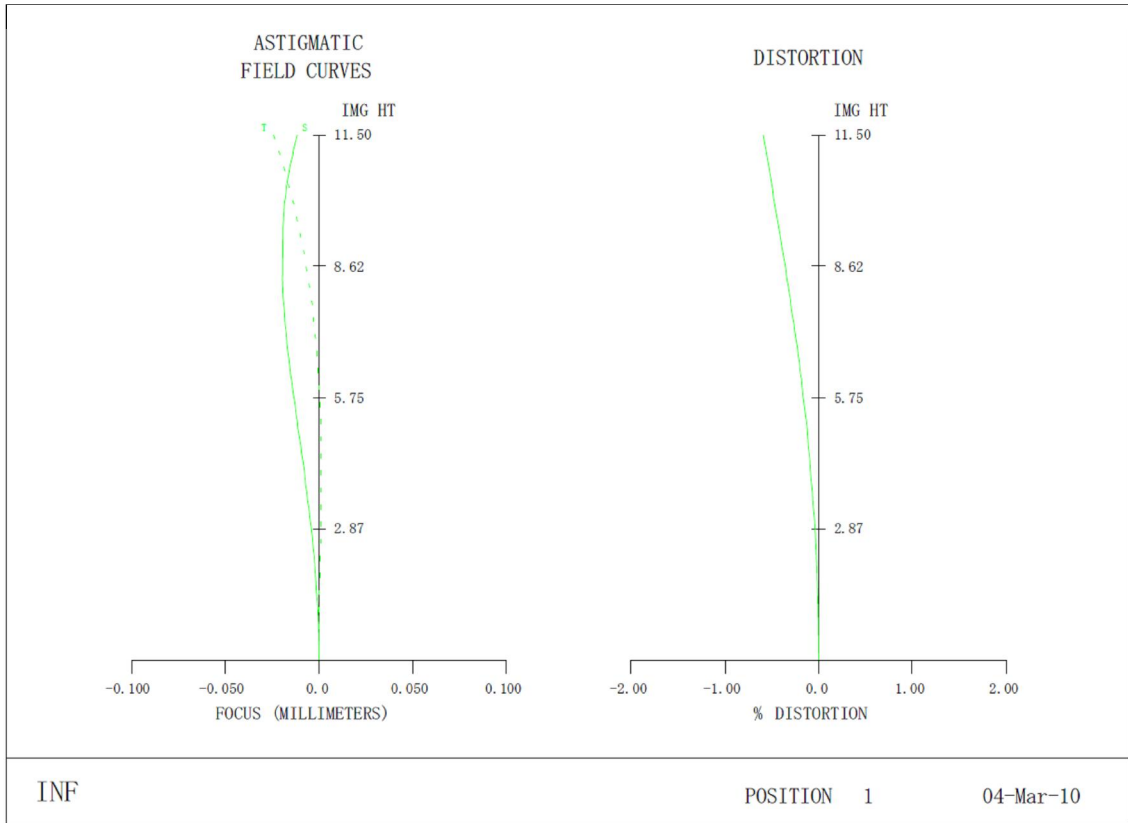

LM35XC

Distortion at Infinity

Distortion at 200mm