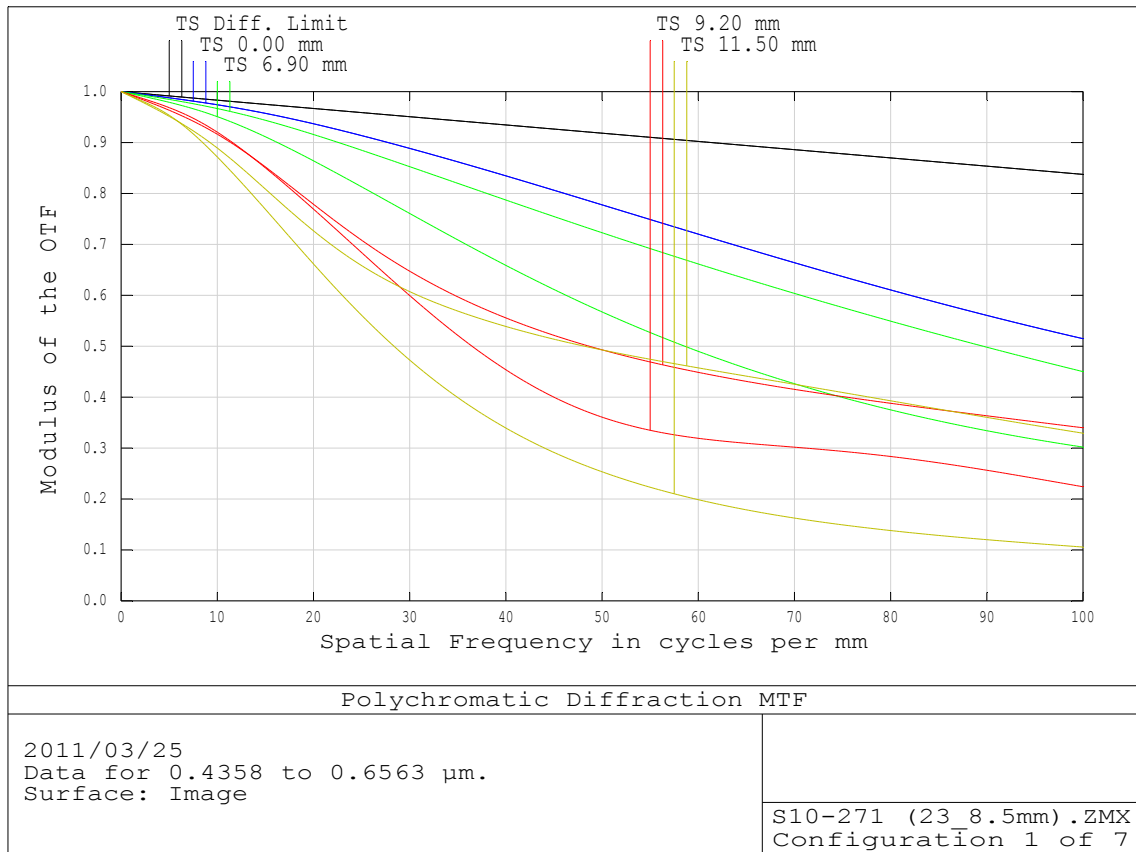

# LM8XC ( $\phi$ 23) F2.2/8.5mm

OBJ\_Inf

OBJ\_0.3m

OBJ\_0. 1m