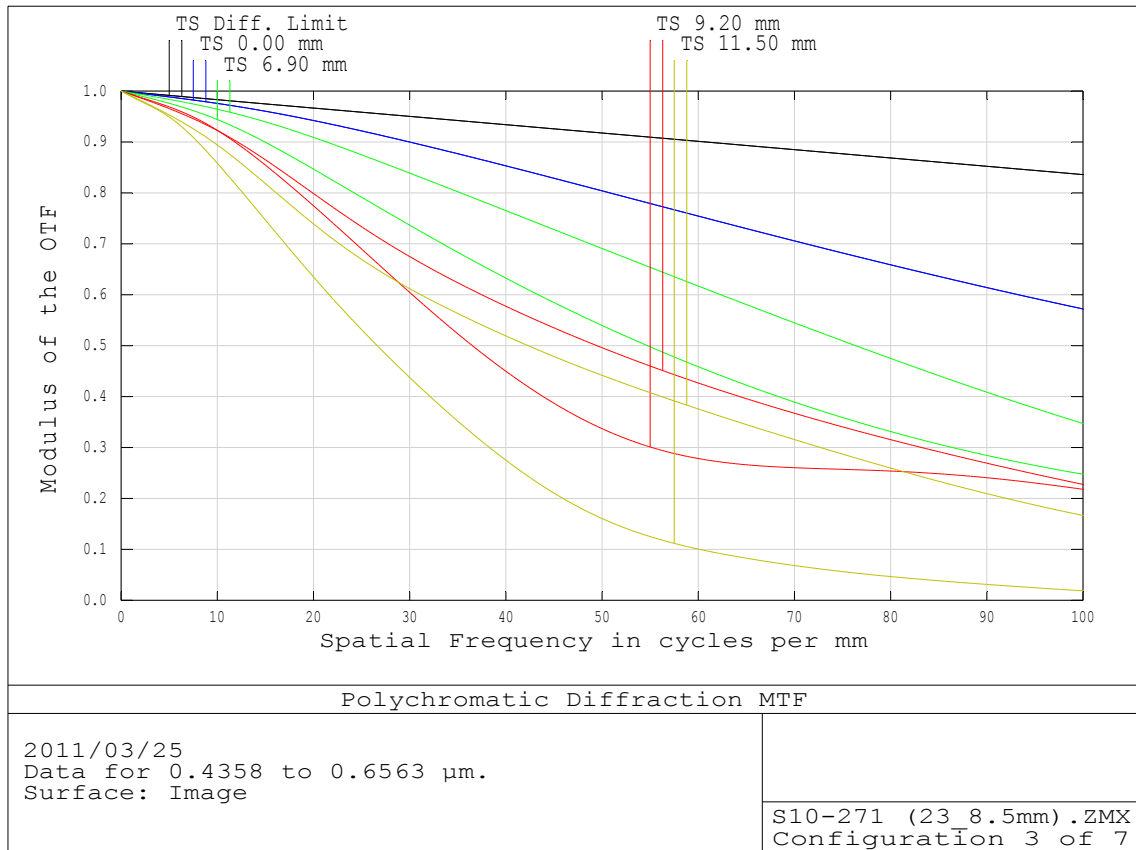

# LM8XC ( $\phi$ 23) F2.2/8.5mm

OBJ\_Inf

OBJ\_0.3m

OBJ\_0. 1m