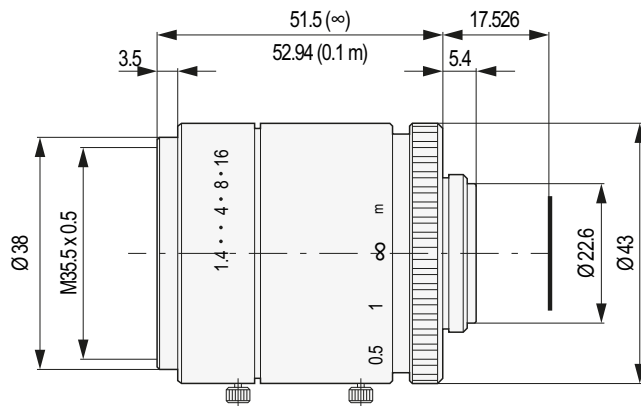

Tel. +65 6367 1355
Fax +65 6367 1255

support.asia@baslerweb.com

www.baslerweb.com

All material in this publication is subject to change without notice and is copyright Basler AG.

Order Number	Description	Applicable Cameras
2200000099	Lens TS1214-MP F1.4 f12.5mm 1"	C-mount cameras with sensors of up to 1"

Table 1: Lens Type

Dimensions in mm

Fig. 1: Lens Overview

Image Format	1"
Focal Length	12.5 mm
Aperture Range	$f/1.4-f/16$
Angle of View	Horizontal: 56.45° Vertical: 42.51°
Resolution	MP
TV Distortion	-1.48 % (on 1" sensor)
Focus Range	0.1 m to infinity
Back Focal Length	12.55 mm in air
Flange Back	17.526 mm
Operation	Focus: manual with locking screw Iris: manual with locking screw
Lens Mount	C-mount
Filter Screw	M35.5 x 0.5
Dimensions	43 mm x 52.94 mm (max.)
Weight	172 g
Operating Temperature	-10–50 °C