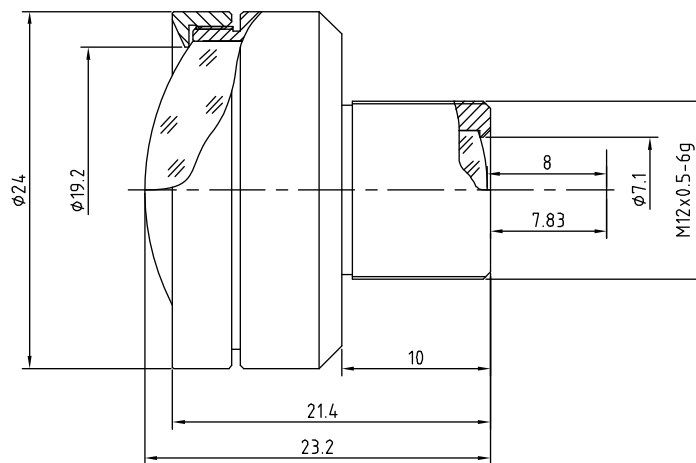

Lens Evetar M118B0418 F1.8 f4mm 1/1.8"

Order Numbers

- 2000036384** (without IR cut filter)
- 2000036385** (with IR cut filter)

Key Features

- S-mount lens with optimum price/performance ratio
- 1/1.8" lens with fixed focal length of 4.0 mm and fixed iris of *f*/1.8
- Available with IR cut filter (for color cameras) or without IR cut filter (for mono cameras)

Technical Specifications	
Image Circle	1/1.8"
Focal Length	4.0 mm
Aperture	<i>f</i> /1.8
Iris Type	fixed
MOD	200 mm
Resolution	MP
Angle of View (D / H / V)	126° / 101° / 76°
Back Focal Length	8.0 mm
Mount	M12x0.5-6g

(Dimensions in mm)