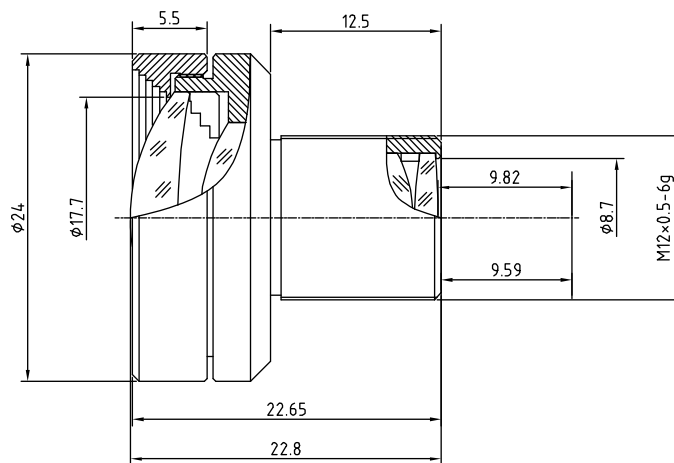

Lens Evetar N118B0818 F1.8 f8mm 1/1.8"

Order Numbers

- 2000036388** (without IR cut filter)
- 2000036389** (with IR cut filter)

Key Features

- S-mount lens with optimum price/performance ratio
- 1/1.8" lens with fixed focal length of 8.0 mm and fixed iris of *f*/1.8
- Available with IR cut filter (for color cameras) or without IR cut filter (for mono cameras)

Technical Specifications	
Image Circle	1/1.8"
Focal Length	8.0 mm
Aperture	<i>f</i> /1.8
Iris Type	fixed
MOD	200 mm
Resolution	MP
Angle of View (D / H / V)	60° / 50° / 38°
Back Focal Length	9.82 mm
Mount	M12x0.5-6g

(Dimensions in mm)