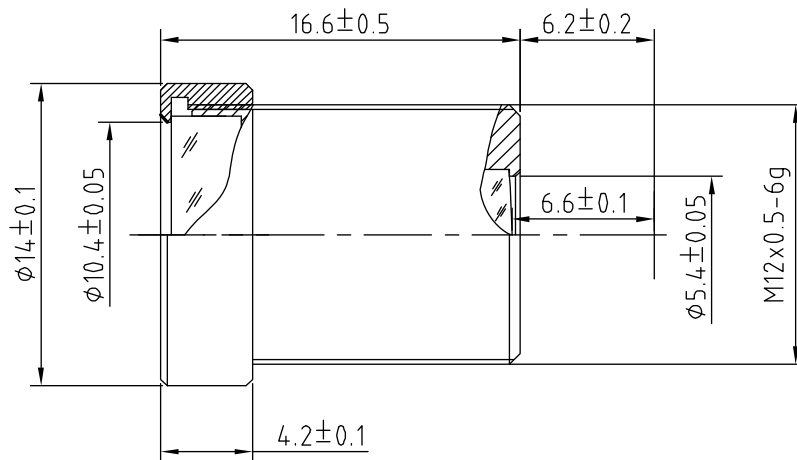

Lens Evetar M13B03618 F1.8 f3.6mm 1/3"

Order Numbers

- 2000035614 (without IR cut filter)
- 2000035615 (with IR cut filter)

Key Features

- S-mount lens with optimum price/performance ratio
- 1/3" lens with fixed focal length of 3.6 mm and fixed iris of f/1.8
- Available with IR cut filter (for color cameras) or without IR cut filter (for mono cameras)

Technical Specifications	
Image Circle	1/3"
Focal Length	3.6 mm
Aperture	f/1.8
Iris Type	fixed
MOD	200 mm
Resolution	150 lp/mm
Angle of View (D / H / V)	100.2° / 77° / 54°
Back Focal Length	6.59 mm
Mount	M12x0.5-6g

(Dimensions in mm)