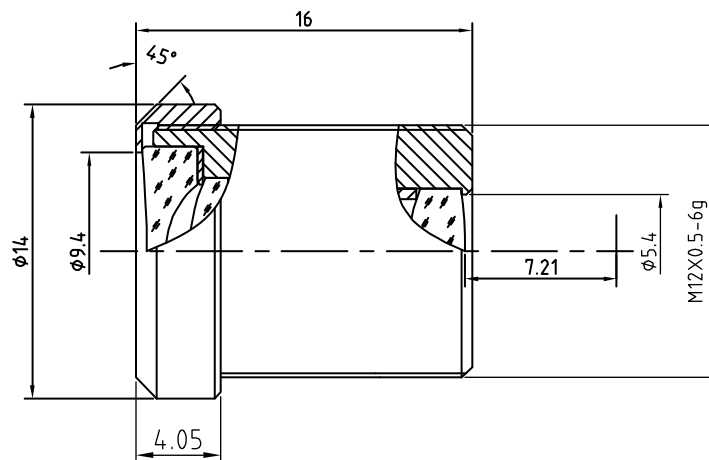

Lens Evetar M13B04218 F1.8 f4.2mm 1/3"

Order Numbers

- 2000035175 (without IR cut filter)
- 2000035176 (with IR cut filter)

Key Features

- S-mount lens with optimum price/performance ratio
- 1/3" lens with fixed focal length of 4.2 mm and fixed iris of f/1.8
- Available with IR cut filter (for color cameras) or without IR cut filter (for mono cameras)

Technical Specifications	
Image Circle	1/3"
Focal Length	4.2 mm
Aperture	f/1.8
Iris Type	fixed
MOD	200 mm
Resolution	MP
Angle of View (D / H / V)	89° / 71° / 49.5°
Back Focal Length	7.21 mm
Mount	M12x0.5-6g

(Dimensions in mm)