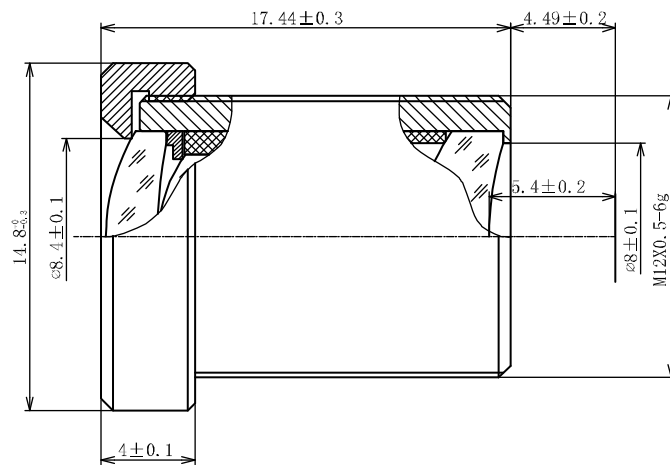

Lens Evetar M13B0818 F1.8 f8mm 1/3"

Order Numbers

- 2000035179 (without IR cut filter)
- 2000035180 (with IR cut filter)

Key Features

- S-mount lens with optimum price/performance ratio
- 1/3" lens with fixed focal length of 8.0 mm and fixed iris of f/1.8
- Available with IR cut filter (for color cameras) or without IR cut filter (for mono cameras)

Technical Specifications	
Image Circle	1/3"
Focal Length	8.0 mm
Aperture	f/1.8
Iris Type	fixed
MOD	200 mm
Resolution	MP
Angle of View (D / H / V)	45° / 35.5° / 26°
Back Focal Length	5.4 mm
Mount	M12x0.5-6g

(Dimensions in mm)