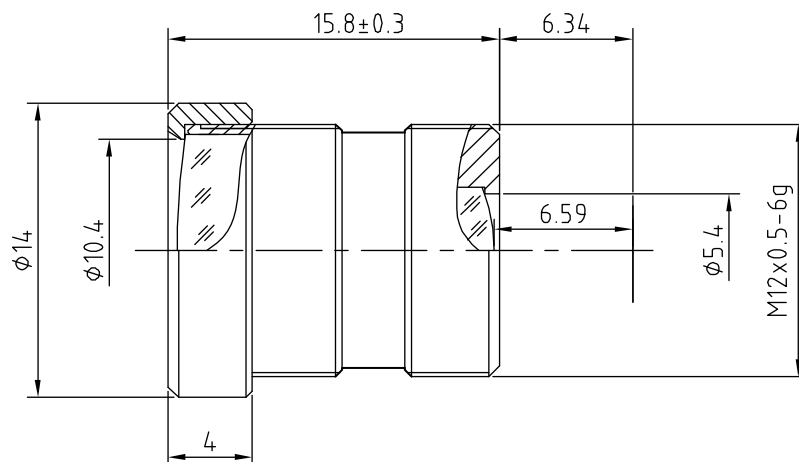

Lens Evetar M13B1618 F1.8 f16mm 1/3"

Order Numbers

- 2000035183** (without IR cut filter)
- 2000035184** (with IR cut filter)

Key Features

- S-mount lens with optimum price/performance ratio
- 1/3" lens with fixed focal length of 16.0 mm and fixed iris of f/1.8
- Available with IR cut filter (for color cameras) or without IR cut filter (for mono cameras)

Technical Specifications	
Image Circle	1/3"
Focal Length	16.0 mm
Aperture	f/1.8
Iris Type	fixed
MOD	200 mm
Resolution	MP
Angle of View (D / H / V)	21° / 16.4° / 12.5°
Back Focal Length	6.59 mm
Mount	M12x0.5-6g

(Dimensions in mm)