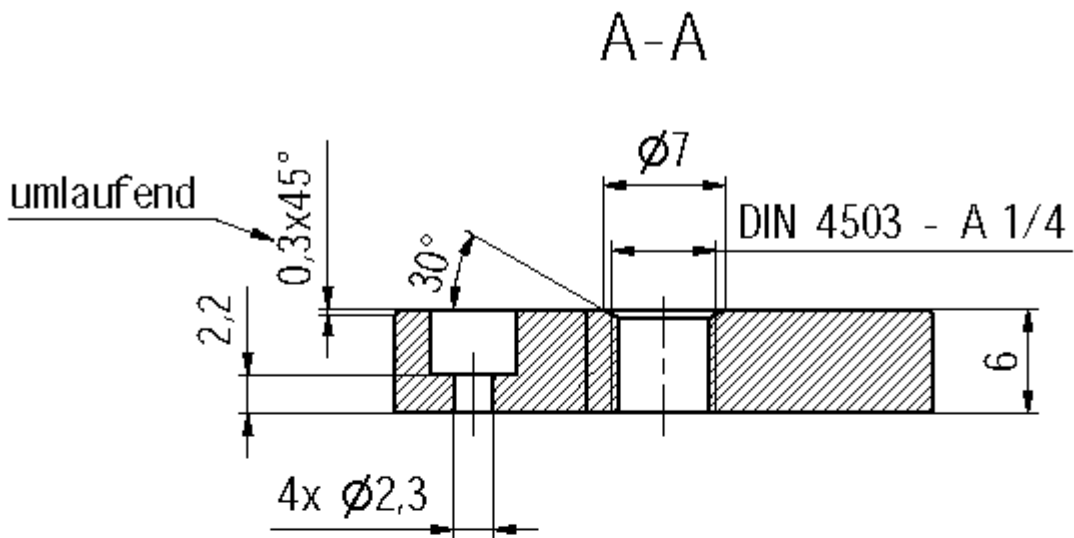

Drawing

(1 : 1)