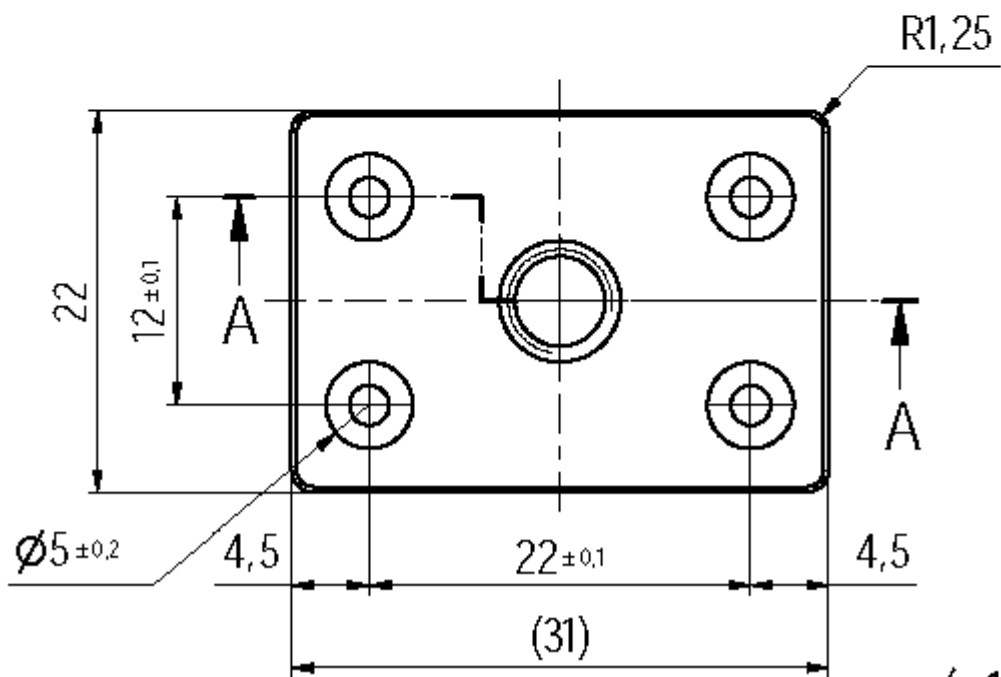

Drawing

(1 : 1)