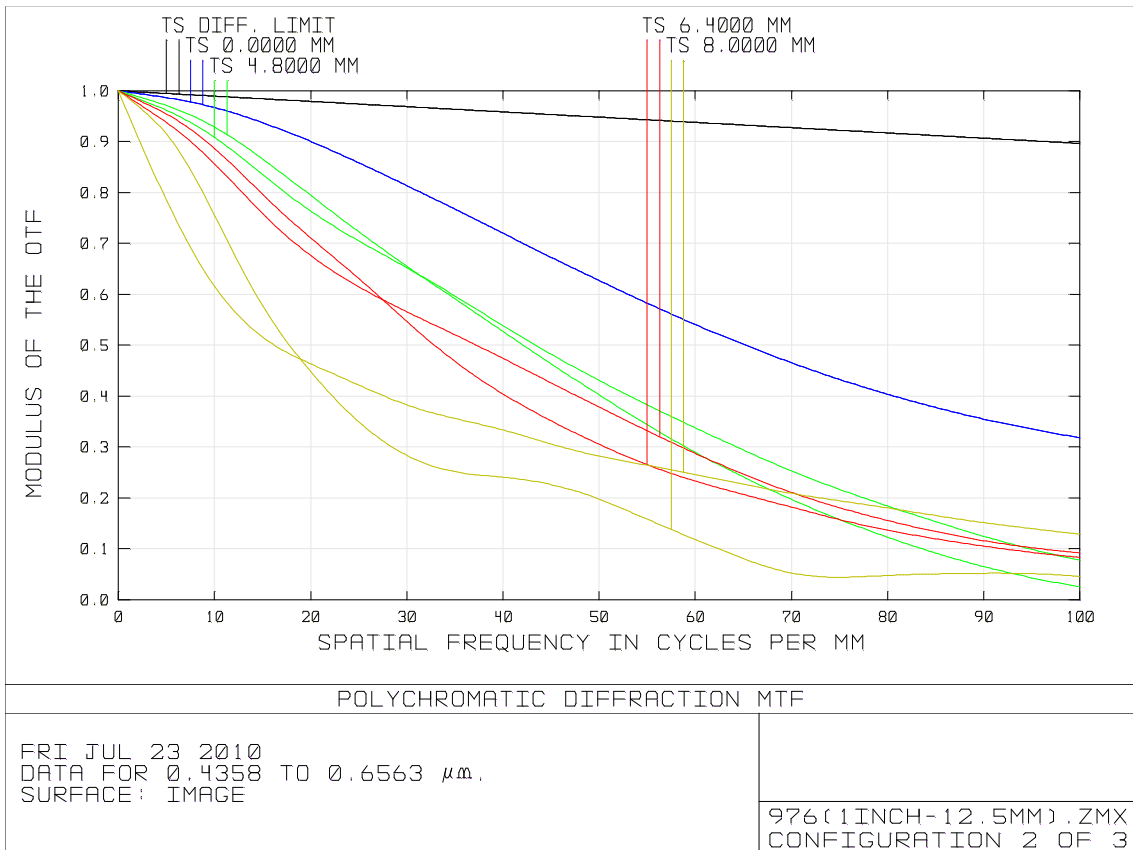

# LM12HC

## MTF (Object 1.0m)

MTF (Object 0.3m)