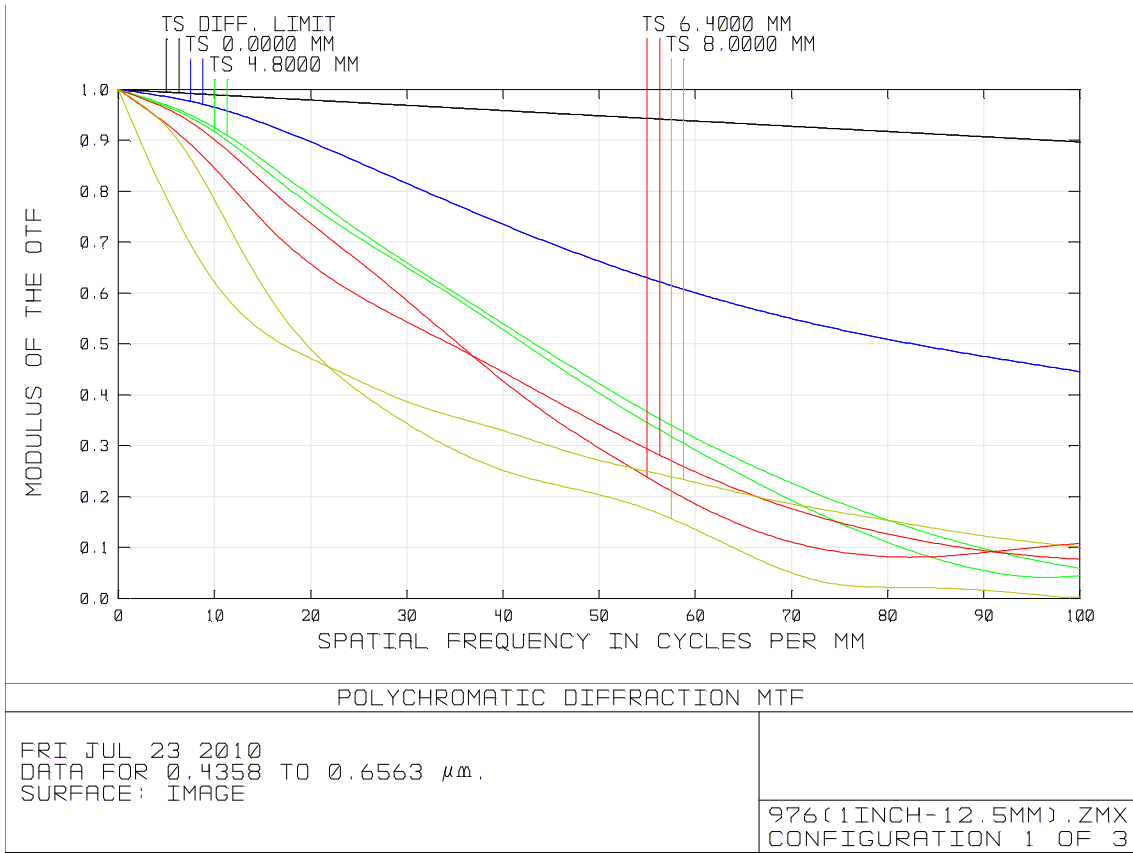

# LM12HC

## MTF (Object )

## MTF (Object 1.0m)

MTF (Object 0.3m)