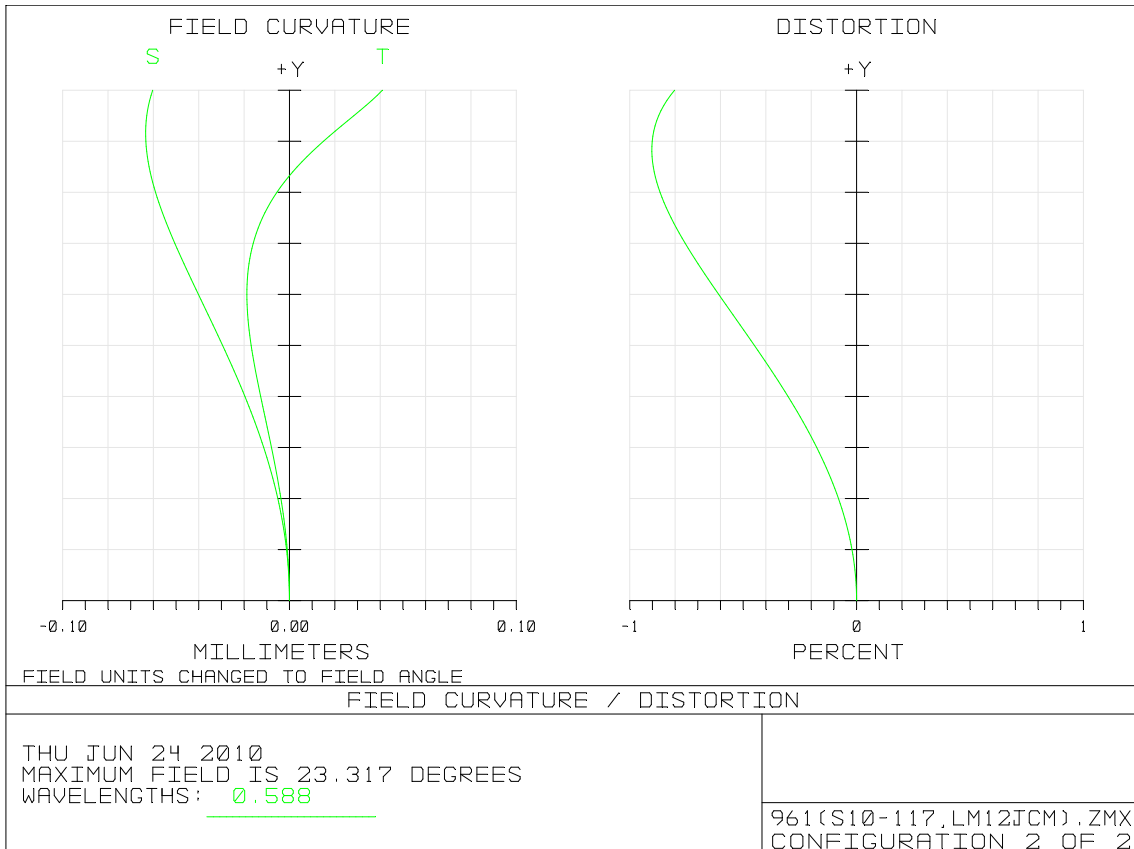

LM12JC1MS DISTORTION

Object : Infinity

Object : 0.3m

Object : 0.15m