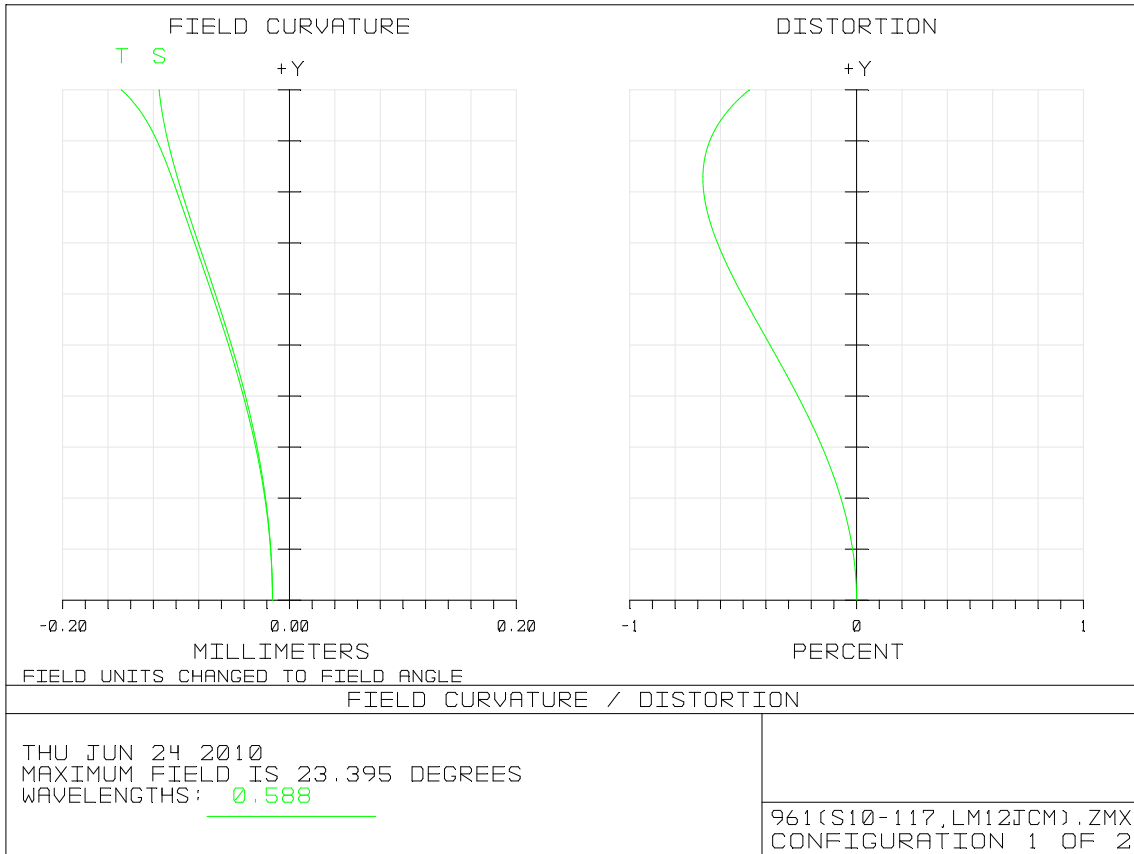

LM12JC1MS DISTORTION

Object : Infinity

Object : 0.3m

Object : 0.15m