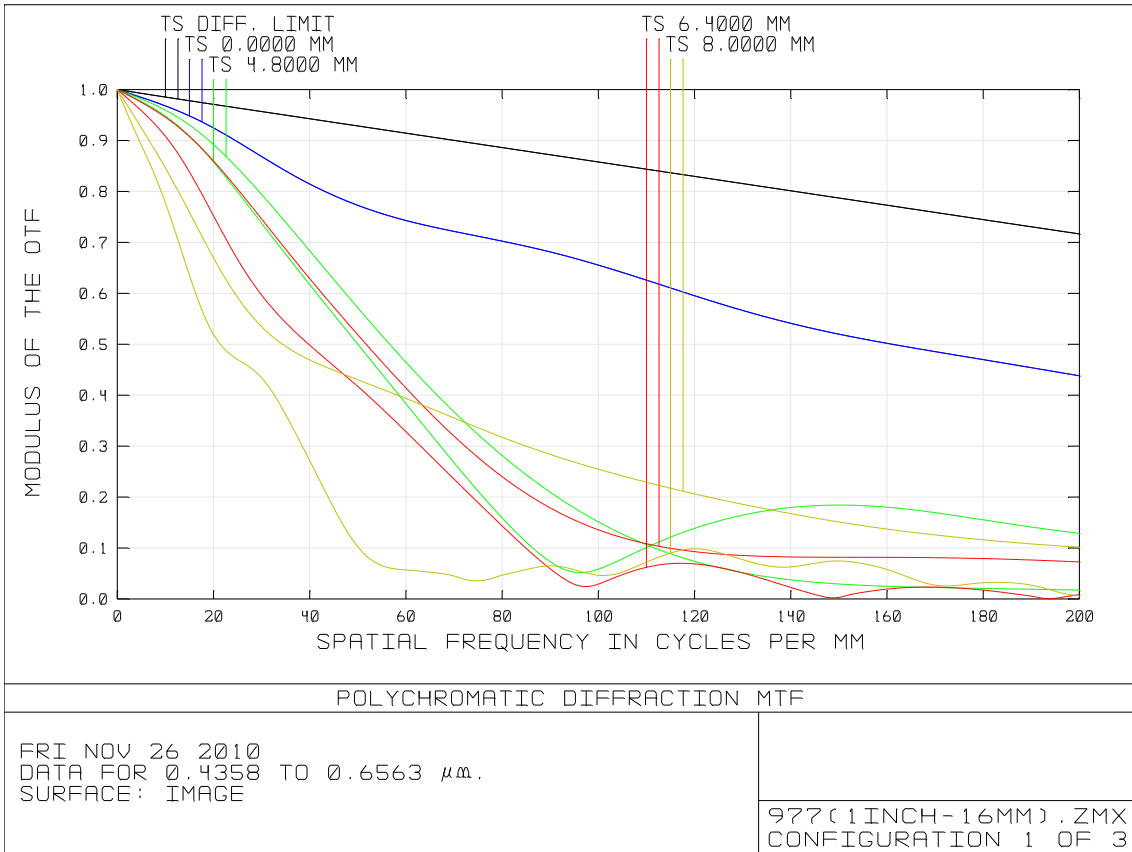

LM16HC

F-stop: 2.0

Working Distance: Infinity

Working distance: 300mm