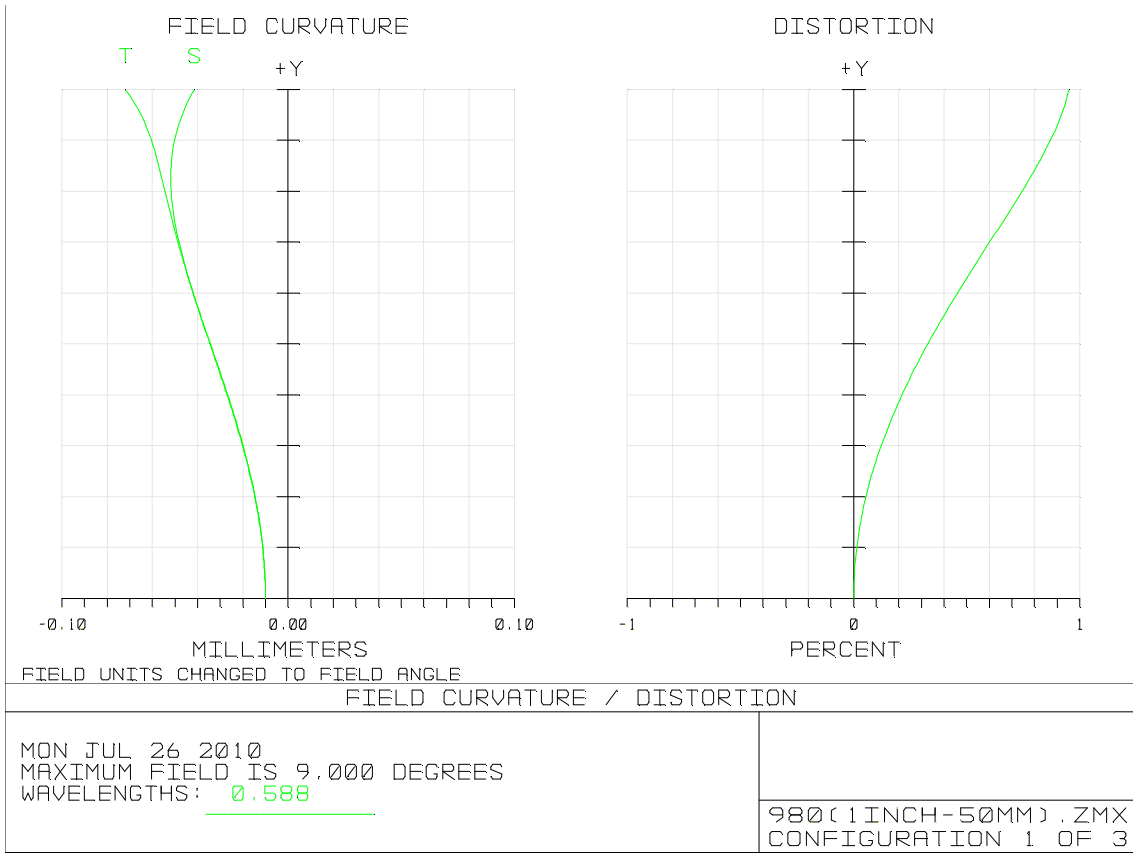

LM50HC

Distortion (Object)

Distortion (Object 1.0m)

Distortion (Object 0.5m)