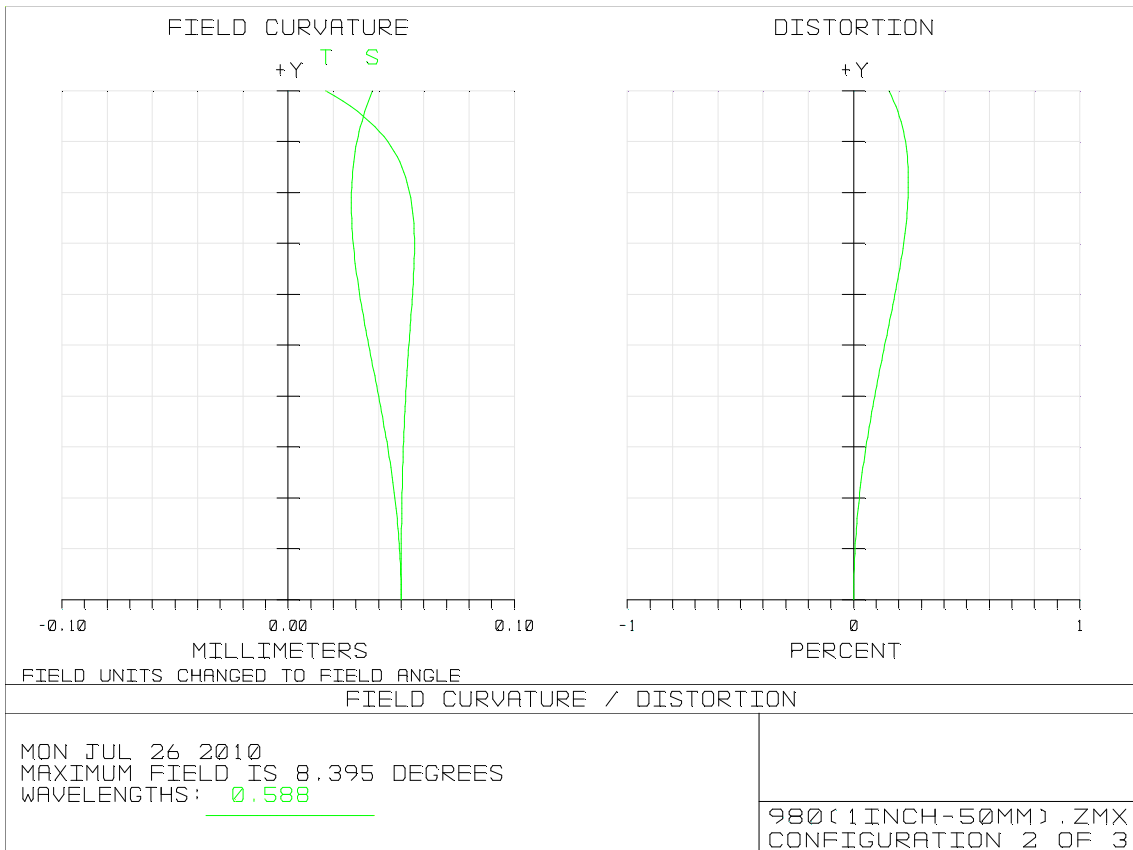

LM50HC

Distortion (Object)

Distortion (Object 1.0m)

Distortion (Object 0.5m)