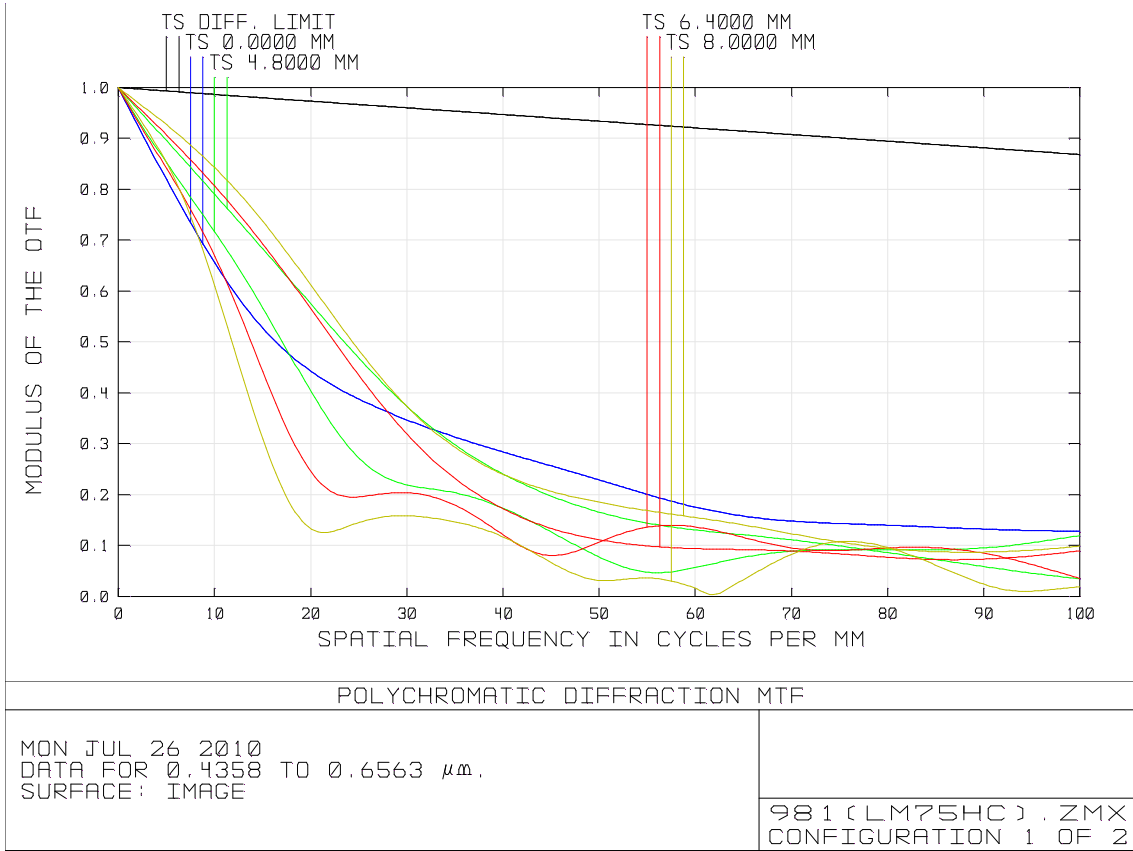

LM75HC

MTF (Object)

MTF (Object 1.0m)