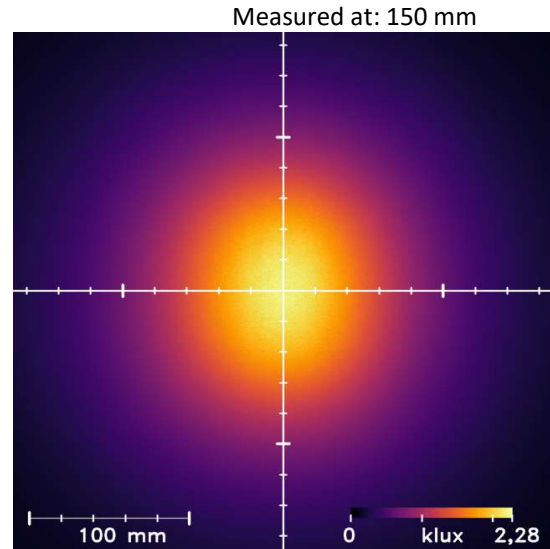

# Toplight DTL-0510-WT-s

Color: White 5000K CRI80

Distance [mm]	Peak Illuminance [kLux]	Peak Irradiance [W/m <sup>2</sup> ]	FWHM length [mm]	FWHM width [mm]
25	19	57	0	110
75	6	17	88	132
150	2	7	138	161
300	1	2	230	240
500	0,3	1	345	345

All values are measured example values for steady light mode with a tolerance range of +/- 8% for typical values.