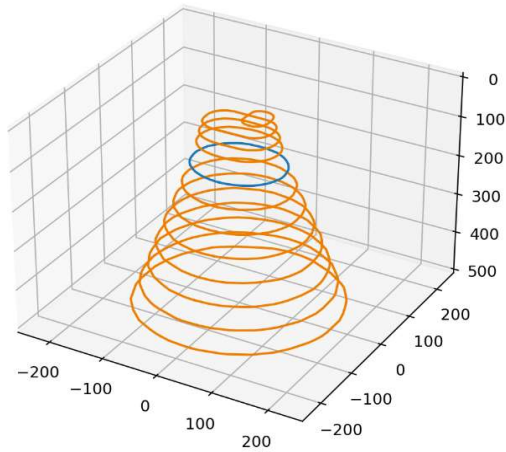

# Toplight DTL-0510-WT-s

Color: White 5000K CRI80

Distance [mm]	Peak Illuminance [kLux]	Peak Irradiance [W/m <sup>2</sup> ]	FWHM length [mm]	FWHM width [mm]
25	19	57	0	110
75	6	17	88	132
150	2	7	138	161
300	1	2	230	240
500	0,3	1	345	345

All values are measured example values for steady light mode with a tolerance range of +/- 8% for typical values.