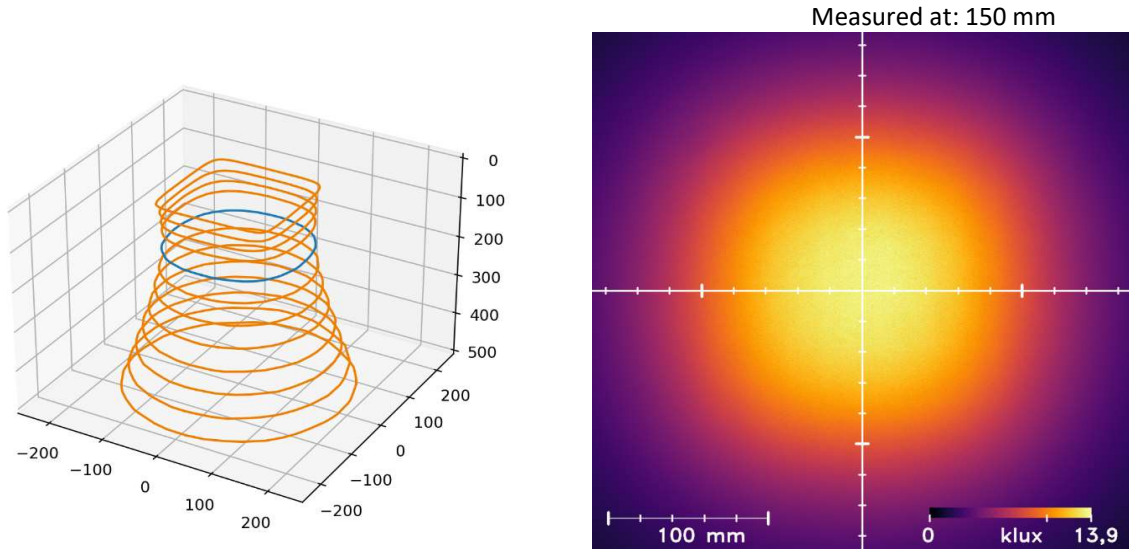

Toplight DTL-2020-WT-s

Color: White 5000K CRI80

| Distance [mm] | Peak Illuminance [kLux] | Peak Irradiance [W/m ²] | FWHM length [mm] | FWHM width [mm] |
|------------------|----------------------------|--|---------------------|--------------------|
| 25 | 38 | 114 | 208 | 211 |
| 75 | 23 | 69 | 218 | 221 |
| 150 | 14 | 42 | 235 | 238 |
| 300 | 6 | 18 | 285 | 284 |
| 500 | 3 | 8 | 386 | 377 |

All values are measured example values for steady light mode with a tolerance range of +/- 8% for typical values.