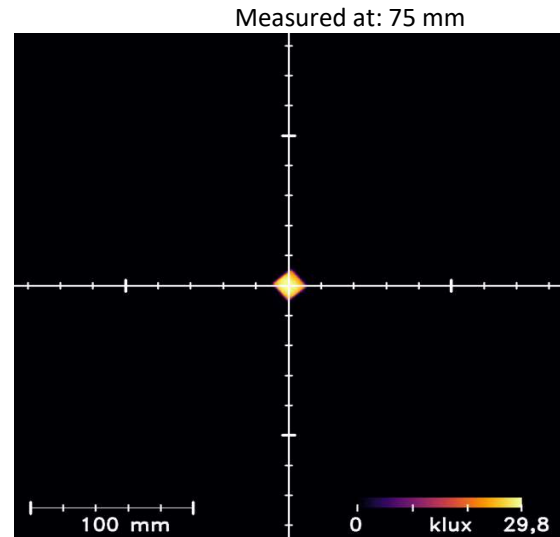

# Minispot SSL-Wide-WT-s

Color: White 6020K CRI80

Distance [mm]	Peak Illuminance [kLux]	Peak Irradiance [W/m <sup>2</sup> ]	FWHM length [mm]	FWHM width [mm]
25	151	459	6	6
50	64	194	10	10
75	30	91	17	17
100	17	52	26	26
200	4	13	48	48
300	2	6	58	59

All values are measured example values for steady light mode with a tolerance range of +/- 8% for typical values.