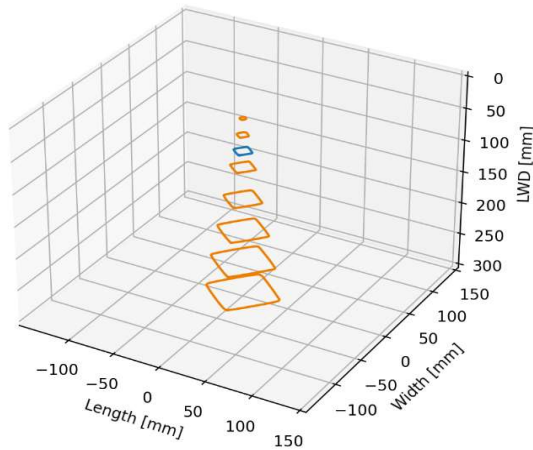

# Minispot SSL-Wide-WT-s

Color: White 6020K CRI80

Distance [mm]	Peak Illuminance [kLux]	Peak Irradiance [W/m <sup>2</sup> ]	FWHM length [mm]	FWHM width [mm]
25	151	459	6	6
50	64	194	10	10
75	30	91	17	17
100	17	52	26	26
200	4	13	48	48
300	2	6	58	59

All values are measured example values for steady light mode with a tolerance range of +/- 8% for typical values.